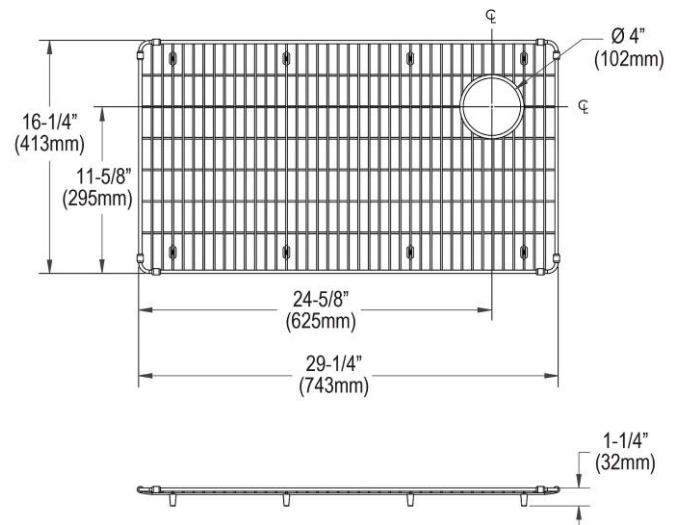

PART: _____ QTY: _____
PROJECT: _____
CONTACT: _____
DATE: _____
NOTES: _____
APPROVAL: _____

In keeping with our policy of continuing product improvement, Elkay reserves the right to change product specifications without notice. Please visit elkay.com for the most current version of Elkay product specification sheets. This specification describes an Elkay product with design, quality, and functional benefits to the user. When making a comparison of other producers' offerings, be certain these features are not overlooked.