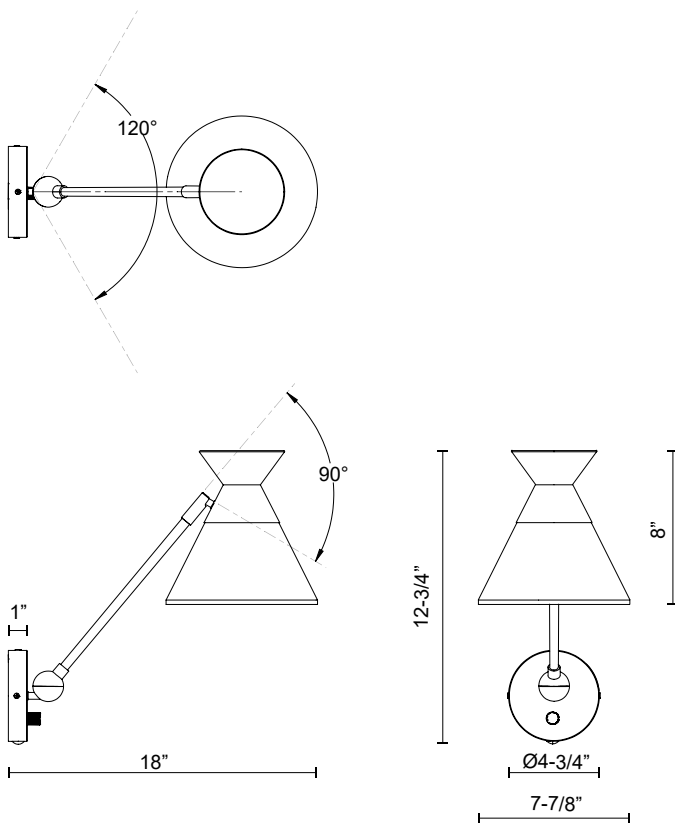

alora mood

P. 1.855.855.8926

CANADA: 19054 28TH Avenue Surrey - BC V3Z 6M3

USA: 3035 E. Lone Mountain Rd - Las Vegas, NV, 89081

MAUER WV521008

FIXTURE DIMENSIONS	W7-7/8" x H12-3/4" x E18"
GLASS DETAILS	Clear or Smoked Glass
EXTENSION	18"
LAMP TYPE	E26
WATTAGE	1 x 60W
MAX WATTAGE	60W
BULB QTY	1
BULBS INCLUDED	No
VOLTAGE	120V
DIMMABLE	Rotary Dimmer
MATERIAL	Steel
INSTALL OPTIONS	Down Only
LOCATION	Damp
CANOPY DIMENSIONS	D4-3/4" x E1"
BRAND	Alora Mood

[D - Diameter, L - Length, W - Width, H - Height, E - Extension]

AVAILABLE FINISHES:

WV521008BGCL
Brushed
Gold/Clear Glass

WV521008MBSM
Matte
Black/Smoked

*For complete warranty terms, please visit: www.aloralighting.com/warranty