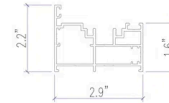

Front View Dimension

Bottom Track Dimension

Our current folding doors come with the high bottom track, which offers the advantages of superior airtightness, sealing, and resistance to water intrusion from outside

We can also customize a low bottom track to accommodate the needs of elderly and disabled individuals, providing easy access

Orientation

Cut Dimension