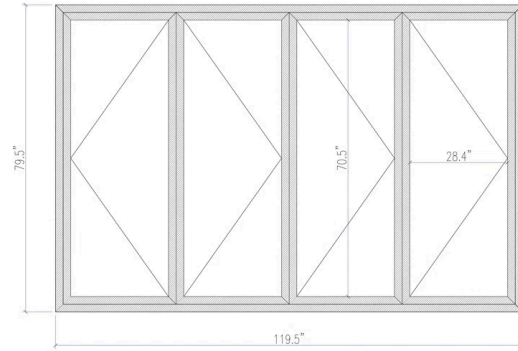

Front View Dimension

Bottom Track Dimension

Our current folding doors come with the high bottom track, which offers the advantages of superior airtightness, sealing, and resistance to water intrusion from outside

We can also customize a low bottom track to accommodate the needs of elderly and disabled individuals, providing easy access

Orientation

Cut Dimension