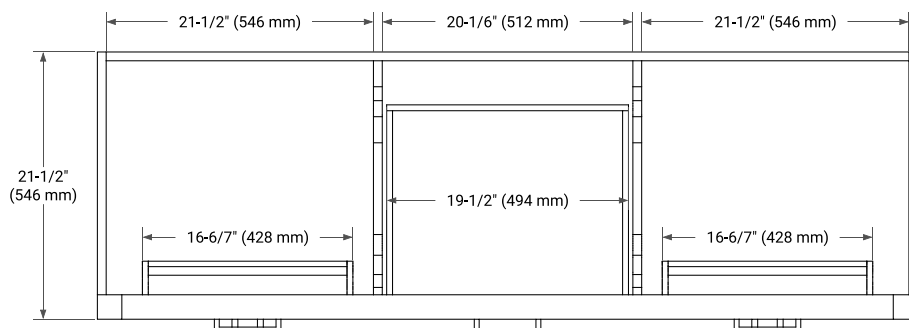

66" DOUBLE SINK BASE CABINET

BASE CABINET DIMENSIONS

66" W x 21.5" D x 34.5" H

FEATURES

- Solid wood frame & plywood panels
- Dovetail drawers and joints
- Soft closing doors & drawers

HARDWARE FINISHES*

Brushed Nickel Satin Brass Matte Black Polished Chrome

66" DOUBLE OVAL SINK COUNTERTOP WITH 1.5 IN. THICKNESS

OVERALL DIMENSIONS

66.25" W x 22" D x 1.5" H

COUNTERTOP OPTIONS

Carrara White Quartz

FEATURES

- Solid countertop with mitered edges & seams
- Undermount white oval sink
- Pre-drilled for 8" widespread faucet

INCLUDED

- Countertop
- Matching Backsplash
- Oval Sinks

COUNTERTOP PLAN VIEW

EDGE SIDE VIEW

THREE DIMENSIONAL COUNTERTOP VIEW