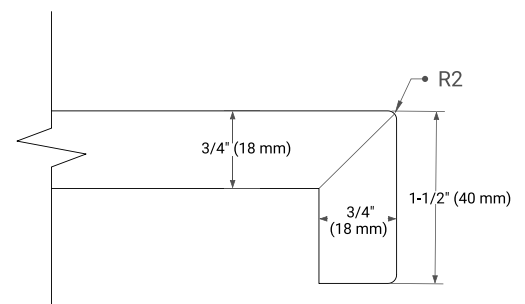

66" DOUBLE SINK BASE CABINET

BASE CABINET DIMENSIONS

66" W x 21.5" D x 34.5" H

FEATURES

- Solid wood frame & plywood panels
- Dovetail drawers and joints
- Soft closing doors & drawers

HARDWARE FINISHES*

Brushed Nickel Satin Brass Matte Black Polished Chrome

66" DOUBLE OVAL SINK COUNTERTOP WITH 1.5 IN. THICKNESS

OVERALL DIMENSIONS

66.25" W x 22" D x 1.5" H

COUNTERTOP OPTIONS

Carrara White Quartz

FEATURES

- Solid countertop with mitered edges & seams
- Undermount white oval sink
- Pre-drilled for 8" widespread faucet

INCLUDED

- Countertop
- Matching Backsplash
- Oval Sinks

COUNTERTOP PLAN VIEW

EDGE SIDE VIEW

THREE DIMENSIONAL COUNTERTOP VIEW