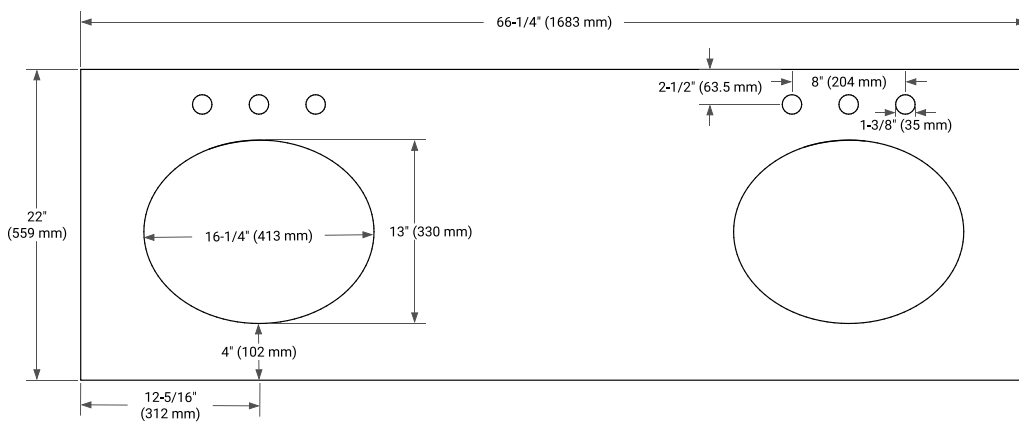

66" DOUBLE SINK BASE CABINET

BASE CABINET DIMENSIONS

66" W x 21.5" D x 34.5" H

FEATURES

- Solid wood frame & plywood panels
- Dovetail drawers and joints
- Soft closing doors & drawers

HARDWARE FINISHES*

Brushed Nickel Satin Brass Matte Black Polished Chrome

66" DOUBLE OVAL SINK COUNTERTOP WITH 1.5 IN. THICKNESS

OVERALL DIMENSIONS

66.25" W x 22" D x 1.5" H

COUNTERTOP OPTIONS

Carrara White Quartz

FEATURES

- Solid countertop with mitered edges & seams
- Undermount white oval sink
- Pre-drilled for 8" widespread faucet

INCLUDED

- Countertop
- Matching Backsplash
- Oval Sinks

COUNTERTOP PLAN VIEW

EDGE SIDE VIEW

THREE DIMENSIONAL COUNTERTOP VIEW