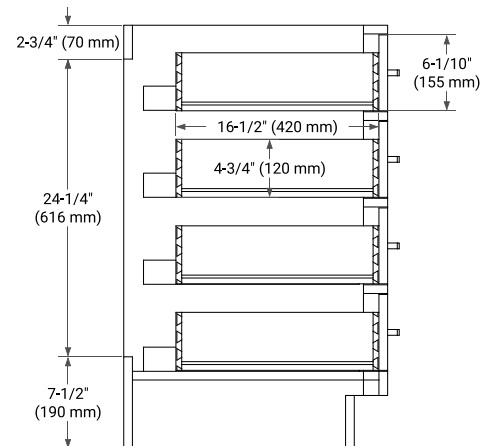

66" DOUBLE SINK BASE CABINET

BASE CABINET DIMENSIONS

66" W x 21.5" D x 34.5" H

FEATURES

- Solid wood frame & plywood panels
- Dovetail drawers and joints
- Soft closing doors & drawers

HARDWARE FINISHES*

Brushed Nickel Satin Brass Matte Black Polished Chrome

66" DOUBLE OVAL SINK COUNTERTOP WITH 1.5 IN. THICKNESS

OVERALL DIMENSIONS

66.25" W x 22" D x 1.5" H

COUNTERTOP OPTIONS

Carrara White Quartz

FEATURES

- Solid countertop with mitered edges & seams
- Undermount white oval sink
- Pre-drilled for 8" widespread faucet

INCLUDED

- Countertop
- Matching Backsplash
- Oval Sinks

COUNTERTOP PLAN VIEW

EDGE SIDE VIEW

THREE DIMENSIONAL COUNTERTOP VIEW