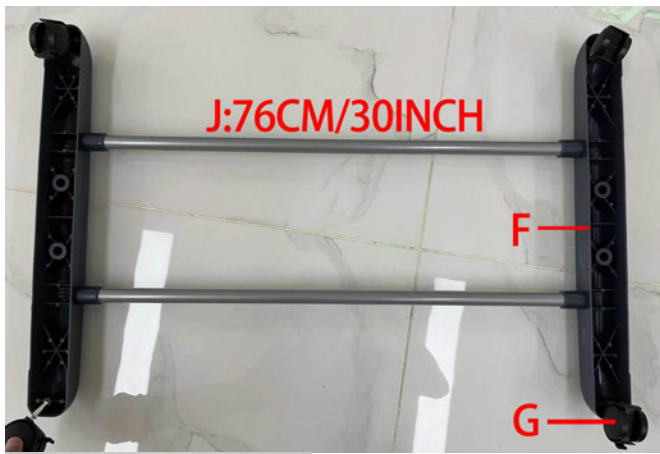

Installation Notes

A 2PCS

B 2PCS

C 2PCS

D 4PCS

E Right 6PCS

F 2PCS

G 4PCS

H 710mm 18PCS

I 520mm 12PCS

J 660mm 2PCS

K 680mm 6PCS

① 12PCS

② 4PCS

Base Installation

Note: Use 76cm/30inch length tube

Bracket Installation

Note1: use part I - 52cm/20.5inch length tube

Note 2: C and D are 2 different parts, the direction is facing down in a trapezoid

Middle horizontal tube:
Use K tube - 68cm/26.8inch

screw
only in the
middle of the
top 2 risers

Flank:
Use K Tube - 68cm/26.8inch