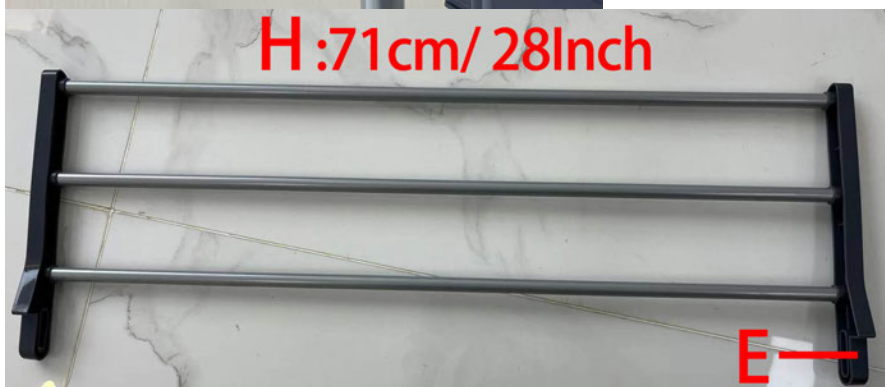

H 710mm 18PCS

I 520mm 12PCS

J 660mm 2PCS

K 680mm 6PCS

① 12PCS

② 4PCS

Base Installation

Note: Use 76cm/30inch length tube

Bracket Installation

Note1: use part I - 52cm/20.5inch length tube

Note 2: C and D are 2 different parts, the direction is facing down in a trapezoid

Middle horizontal tube:
Use K tube - 68cm/26.8inch

screw
only in the
middle of the
top 2 risers

Flank:
Use K Tube - 68cm/26.8inch