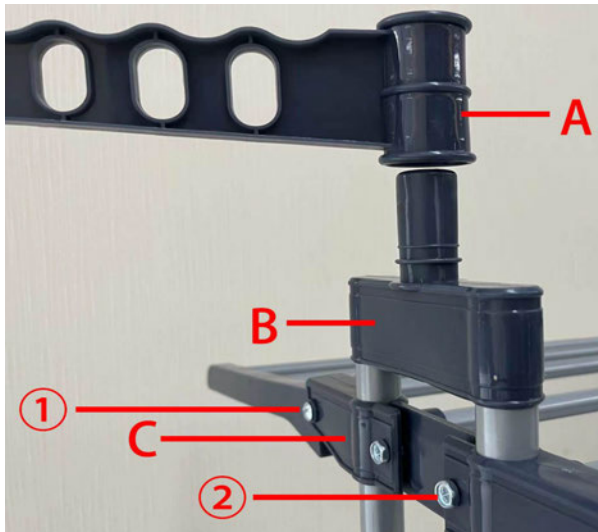

H 710mm 18PCS

I 520mm 12PCS

J 660mm 2PCS

K 680mm 6PCS

① 12PCS

② 4PCS

Base Installation

Note: Use 76cm/30inch length tube

Bracket Installation

Note1: use part I - 52cm/20.5inch length tube

Note 2: C and D are 2 different parts, the direction is facing down in a trapezoid

Middle horizontal tube:
Use K tube - 68cm/26.8inch

screw
only in the
middle of the
top 2 risers

Flank:
Use K Tube - 68cm/26.8inch