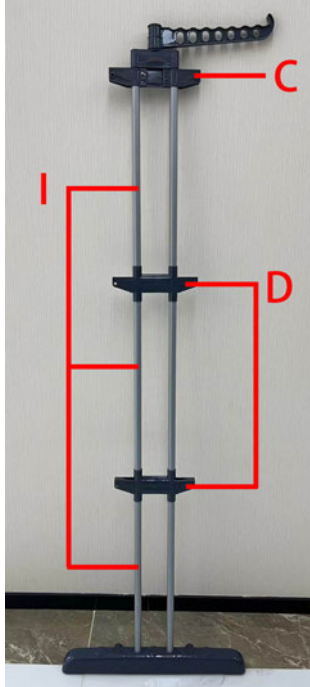

H 710mm 18PCS

I 520mm 12PCS

J 660mm 2PCS

K 680mm 6PCS

① 12PCS

② 4PCS

Base Installation

Note: Use 76cm/30inch length tube

Bracket Installation

Note1: use part I - 52cm/20.5inch length tube

Note 2: C and D are 2 different parts, the direction is facing down in a trapezoid

Middle horizontal tube:
Use K tube - 68cm/26.8inch

screw
only in the
middle of the
top 2 risers

Flank:
Use K Tube - 68cm/26.8inch