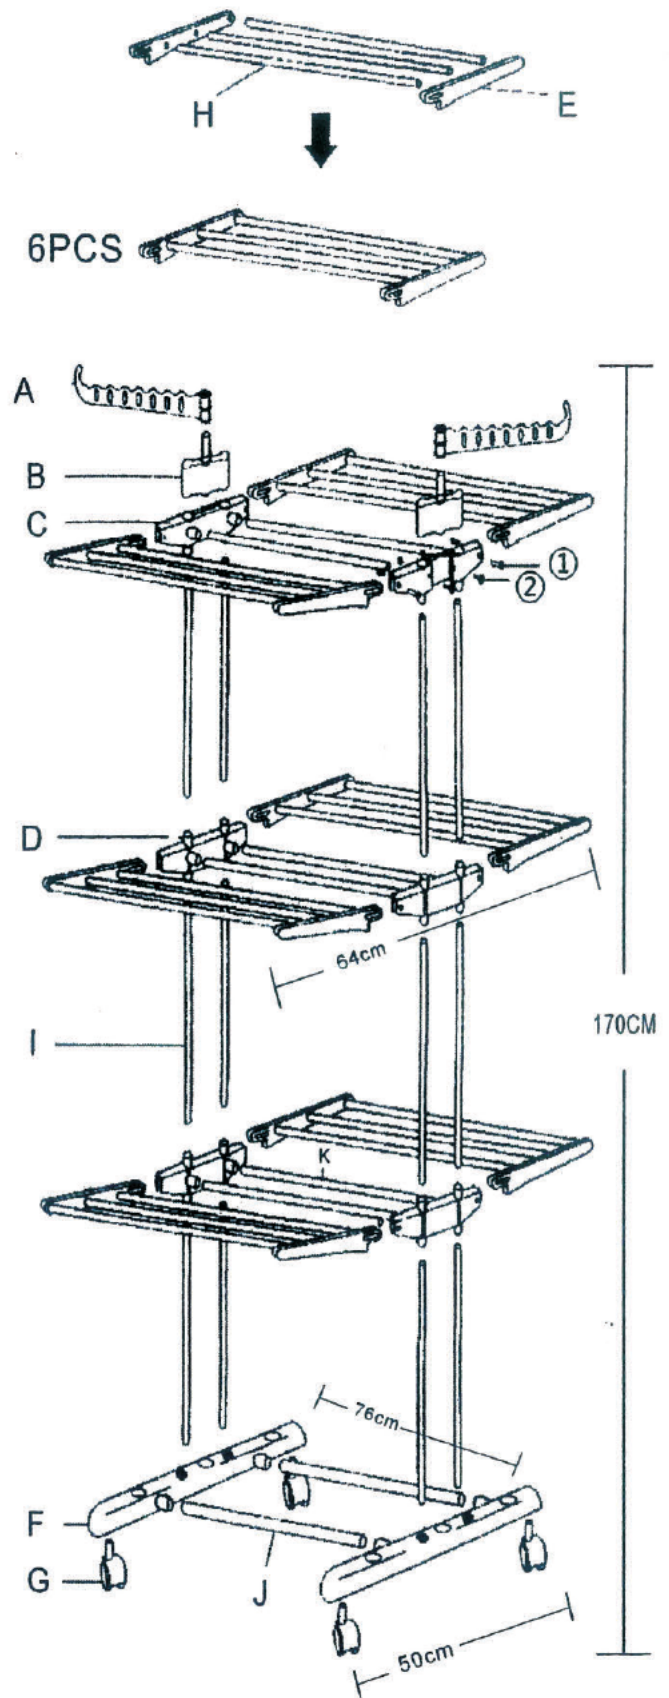

Installation Notes

A 2PCS

B 2PCS

C 2PCS

D 4PCS

E Right 6PCS

F 2PCS

G 4PCS

H 710mm 18PCS

I 520mm 12PCS

J 660mm 2PCS

K 680mm 6PCS

① 12PCS

② 4PCS

Base Installation

Note: Use 76cm/30inch length tube

Bracket Installation

Note1: use part I - 52cm/20.5inch length tube

Note 2: C and D are 2 different parts, the direction is facing down in a trapezoid

Middle horizontal tube:
Use K tube - 68cm/26.8inch

screw
only in the
middle of the
top 2 risers

Flank:
Use K Tube - 68cm/26.8inch