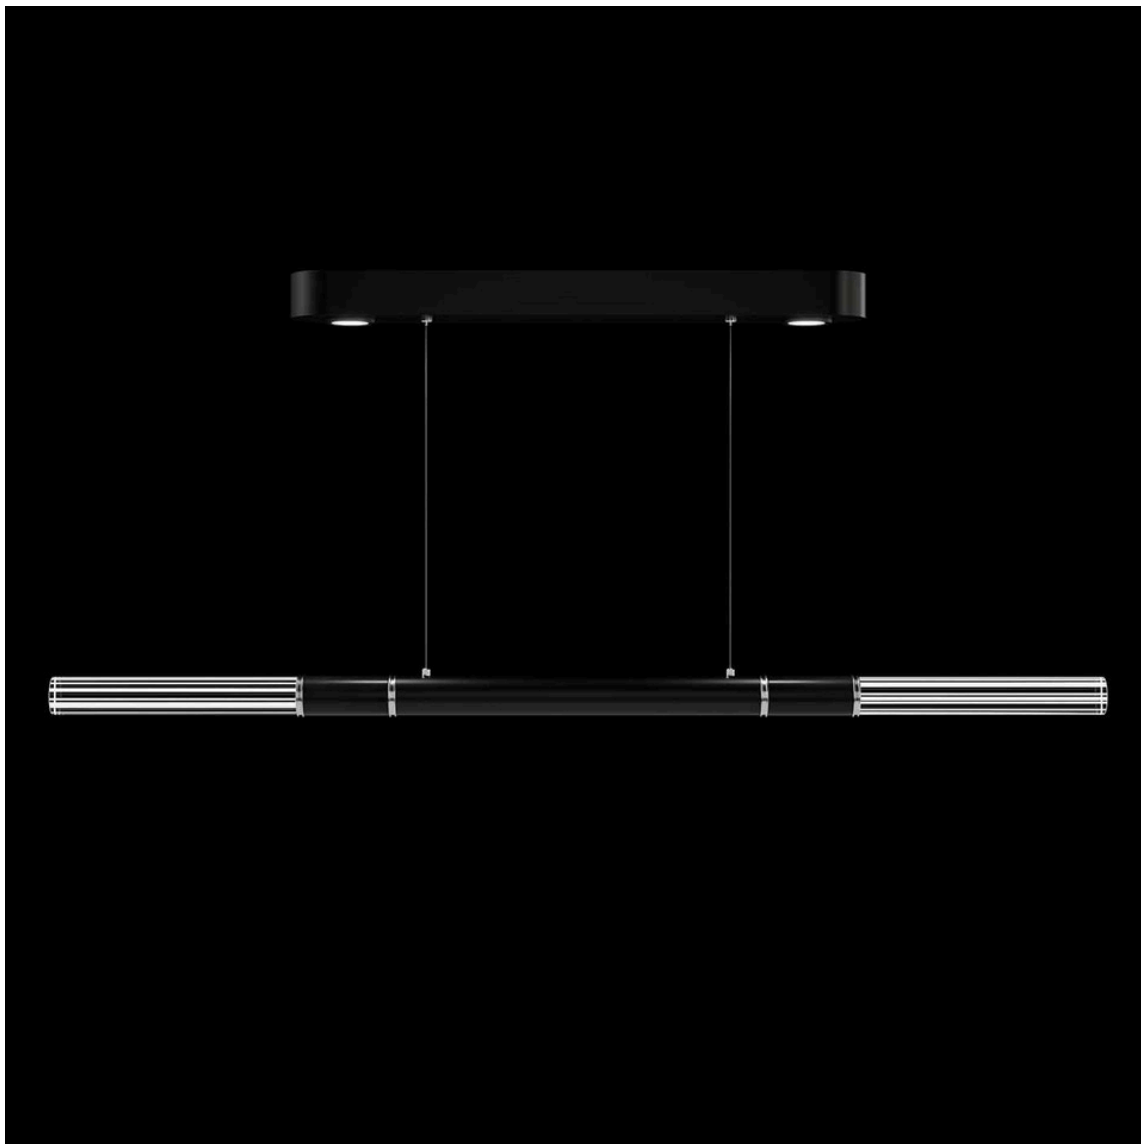

# FINE ART

HANDCRAFTED LIGHTING

100149-120

## 100149-120 • ANTONIA 62\"/>

2.5H x 62W x 2.5D

ANTONIA  
COLLECTION