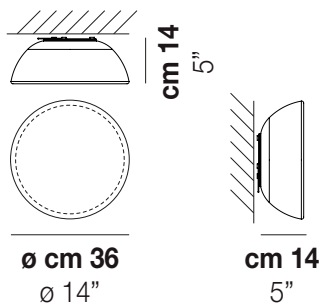

INFINITA PL 36

TECHNICAL DATA:

CERTIFICATIONS: