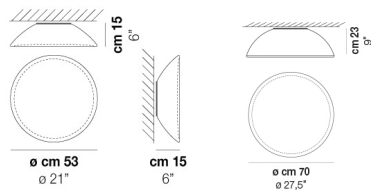

OTHER VERSION AVAILABLE

Click on the version to go to the web version of the product