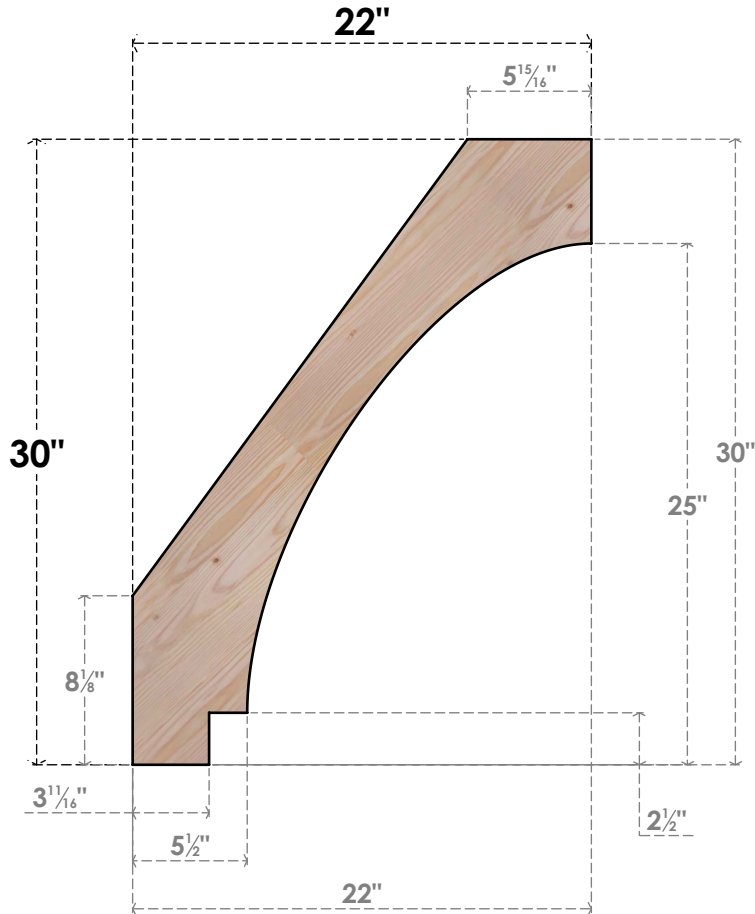

BRC06X22X30IMP00SDF

5 1/2"W X 22"D X 30"H IMPERIAL SMOOTH BRACE, DOUGLAS FIR

SIDE

FRONT

EKENA MILLWORK
2300 WEST MAIN ST.
CLARKSVILLE, TX 75426
TOLL FREE: 866-607-0453
WWW.EKENAMILLWORK.COM

NOTES

1. INSTALLATION TO BE COMPLETED IN ACCORDANCE WITH MANUFACTURER'S SPECIFICATIONS.
2. DRAWING MAY NOT BE TO SCALE
3. THIS DRAWING IS INTENDED FOR DESIGN AND PLANNING PURPOSES ONLY.
4. ALL INFORMATION CONTAINED HEREIN WAS CURRENT AT THE TIME OF DEVELOPMENT BUT MUST BE REVIEWED AND APPROVED BY THE PRODUCT MANUFACTURER TO BE CONSIDERED ACCURATE.
5. PRODUCTS ARE NOT KILN DRIED. THIS ITEM IS UNIQUE AND WILL CONTAIN THE NATURAL VARIATIONS THAT THE WOOD SPECIES OFFERS. THIS MAY RESULT IN VARIATIONS UP TO 1/4"