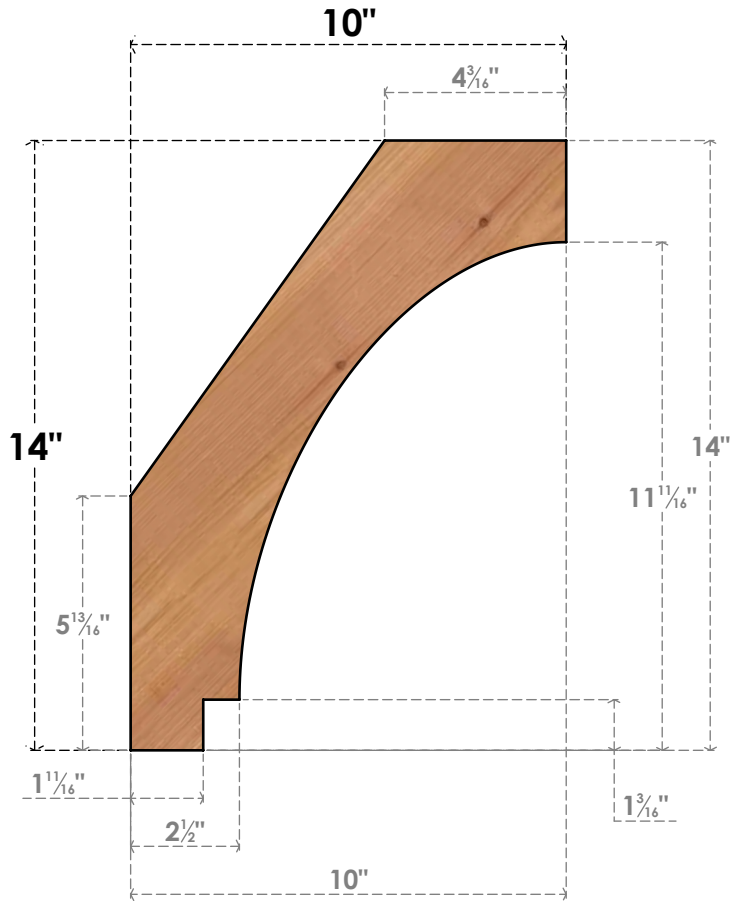

BRC04X10X14IMP00SWR

3 1/2"W X 10"D X 14"H IMPERIAL SMOOTH BRACE, WESTERN RED CEDAR

SIDE

FRONT

EKENA MILLWORK
2300 WEST MAIN ST.
CLARKSVILLE, TX 75426
TOLL FREE: 866-607-0453
WWW.EKENAMILLWORK.COM

NOTES

1. INSTALLATION TO BE COMPLETED IN ACCORDANCE WITH MANUFACTURER'S SPECIFICATIONS.
2. DRAWING MAY NOT BE TO SCALE
3. THIS DRAWING IS INTENDED FOR DESIGN AND PLANNING PURPOSES ONLY.
4. ALL INFORMATION CONTAINED HEREIN WAS CURRENT AT THE TIME OF DEVELOPMENT BUT MUST BE REVIEWED AND APPROVED BY THE PRODUCT MANUFACTURER TO BE CONSIDERED ACCURATE.
5. PRODUCTS ARE NOT KILN DRIED. THIS ITEM IS UNIQUE AND WILL CONTAIN THE NATURAL VARIATIONS THAT THE WOOD SPECIES OFFERS. THIS MAY RESULT IN VARIATIONS UP TO 1/4"