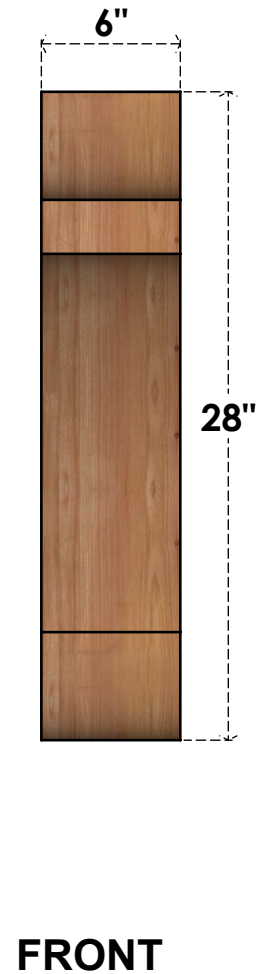

BRC06X20X28OLY00RWR

6"W X 20"D X 28"H OLYMPIC ROUGH SAWN BRACE, WESTERN RED CEDAR

EKENA MILLWORK
 2300 WEST MAIN ST.
 CLARKSVILLE, TX 75426
 TOLL FREE: 866-607-0453
 WWW.EKENAMILLWORK.COM

NOTES

1. INSTALLATION TO BE COMPLETED IN ACCORDANCE WITH MANUFACTURER'S SPECIFICATIONS.
2. DRAWING MAY NOT BE TO SCALE
3. THIS DRAWING IS INTENDED FOR DESIGN AND PLANNING PURPOSES ONLY.
4. ALL INFORMATION CONTAINED HEREIN WAS CURRENT AT THE TIME OF DEVELOPMENT BUT MUST BE REVIEWED AND APPROVED BY THE PRODUCT MANUFACTURER TO BE CONSIDERED ACCURATE.
5. PRODUCTS ARE NOT KILN DRIED. THIS ITEM IS UNIQUE AND WILL CONTAIN THE NATURAL VARIATIONS THAT THE WOOD SPECIES OFFERS. THIS MAY RESULT IN VARIATIONS UP TO 1/4"