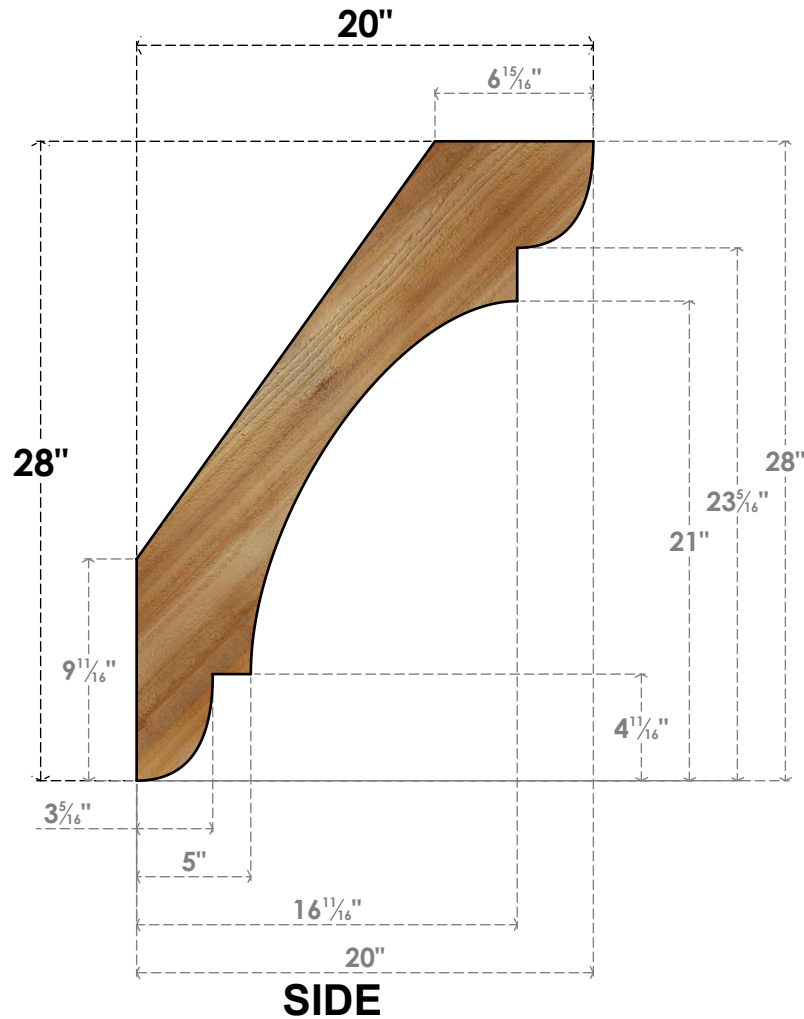

BRC06X20X28OLY00RWR

6"W X 20"D X 28"H OLYMPIC ROUGH SAWN BRACE, WESTERN RED CEDAR

EKENA MILLWORK
 2300 WEST MAIN ST.
 CLARKSVILLE, TX 75426
 TOLL FREE: 866-607-0453
 WWW.EKENAMILLWORK.COM

NOTES

1. INSTALLATION TO BE COMPLETED IN ACCORDANCE WITH MANUFACTURER'S SPECIFICATIONS.
2. DRAWING MAY NOT BE TO SCALE
3. THIS DRAWING IS INTENDED FOR DESIGN AND PLANNING PURPOSES ONLY.
4. ALL INFORMATION CONTAINED HEREIN WAS CURRENT AT THE TIME OF DEVELOPMENT BUT MUST BE REVIEWED AND APPROVED BY THE PRODUCT MANUFACTURER TO BE CONSIDERED ACCURATE.
5. PRODUCTS ARE NOT KILN DRIED. THIS ITEM IS UNIQUE AND WILL CONTAIN THE NATURAL VARIATIONS THAT THE WOOD SPECIES OFFERS. THIS MAY RESULT IN VARIATIONS UP TO 1/4"