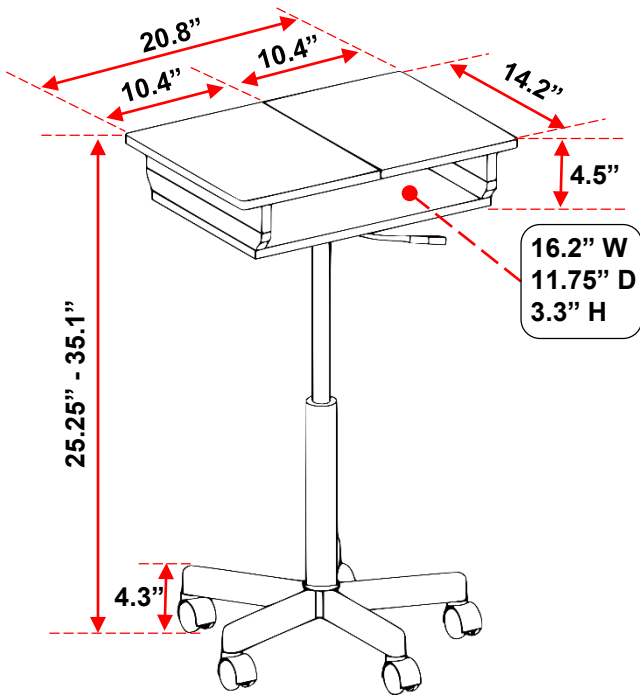

RTA- B006 PRODUCT DIMENSIONS

GENERAL DIMENSIONS:

WIDTH: 20.8" (closed); 35.5" (open)

DEPTH: 17.5"

HEIGHT: 25.25" to 35.1"

NET WEIGHT: 19 Lbs.

SHIPS IN 1 BOX.

SHIPPING WEIGHT: 22 Lbs.

SHIPPING SIZE: 22" x 20" x 6"

REV.LS-5619-0322

CLOSED

OPEN

MAXIMUM WEIGHT CAPACITIES