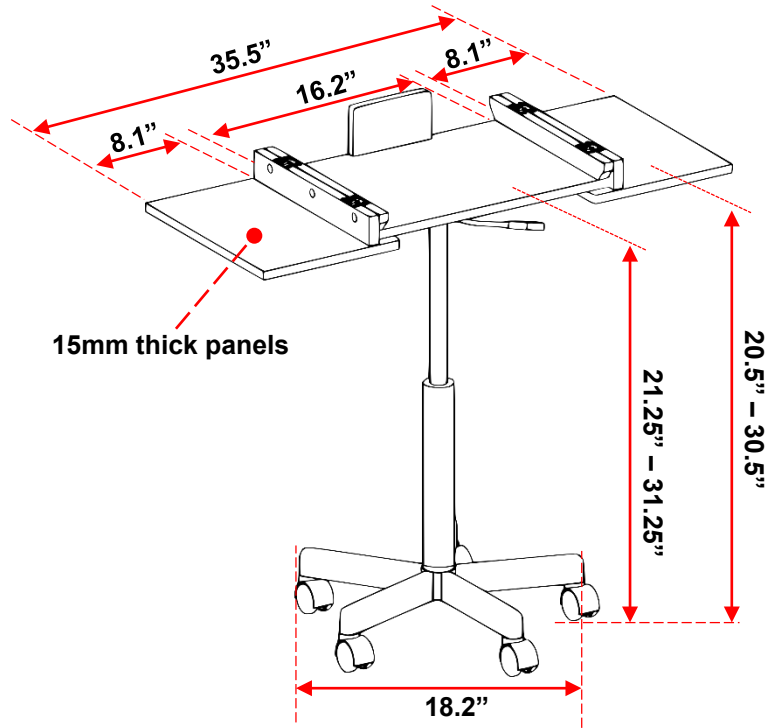

RTA- B006 PRODUCT DIMENSIONS

GENERAL DIMENSIONS:

WIDTH: 20.8" (closed); 35.5" (open)

DEPTH: 17.5"

HEIGHT: 25.25" to 35.1"

NET WEIGHT: 19 Lbs.

SHIPS IN 1 BOX.

SHIPPING WEIGHT: 22 Lbs.

SHIPPING SIZE: 22" x 20" x 6"

REV.LS-5619-0322

CLOSED

OPEN

MAXIMUM WEIGHT CAPACITIES