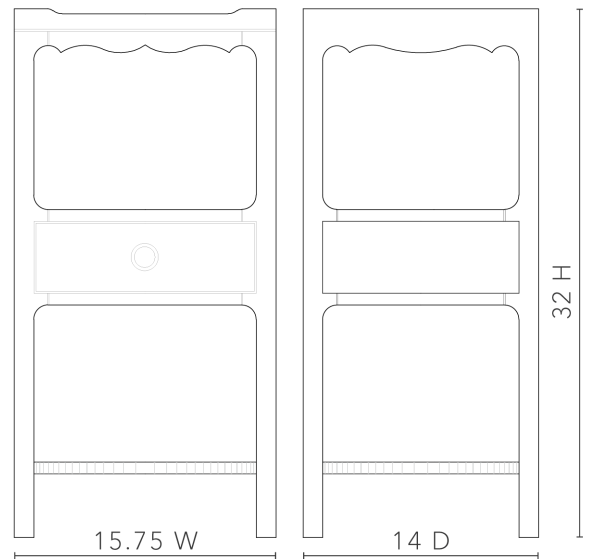

Sara I-Drawer End Table, Foggy Horizon

SAR-IIO-88IO-884

- 15.75W x 14D x 32H
- Clear Lacquered Painted and Glazed Open Pore Acacia Wood and Veneers
- Antique Brass Finished Cast Metal
- Finished Back, Soft Close Undermount Glides