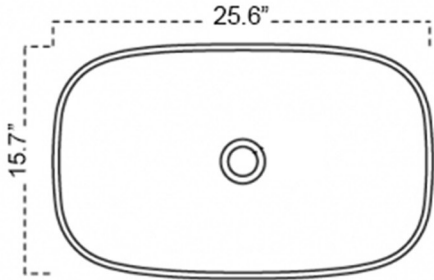

* WS Bath Collections reserves the right to revise dimensions or information on this sheet without notice

Collection
Fly

Model |
Fly 6540 WG

Dimensions Metric

1 inch = 2.54 cm
1 inch = 25.4 mm

1051 Lea Drive - Collegeville, PA 19426
Tel. 215 513 9400 - Fax 610 831 0215

www.ws bathcollections.com - info@ws bathcollections.com

Collection
Fly

Model |
Fly 6540 WG

Dimensions Metric
1 inch = 2.54 cm
1 inch = 25.4 mm

1051 Lea Drive - Collegeville, PA 19426
Tel. 215 513 9400 - Fax 610 831 0215
www.ws bathcollections.com - info@ws bathcollections.com

Bolts

Silicone (optional)

Collection
Fly

Model |
Fly 6540 WG

Dimensions Metric

1 inch = 2.54 cm
1 inch = 25.4 mm

WS[®]
BATH
COLLECTIONS

1051 Lea Drive - Collegeville, PA 19426
Tel. 215 513 9400 - Fax 610 831 0215