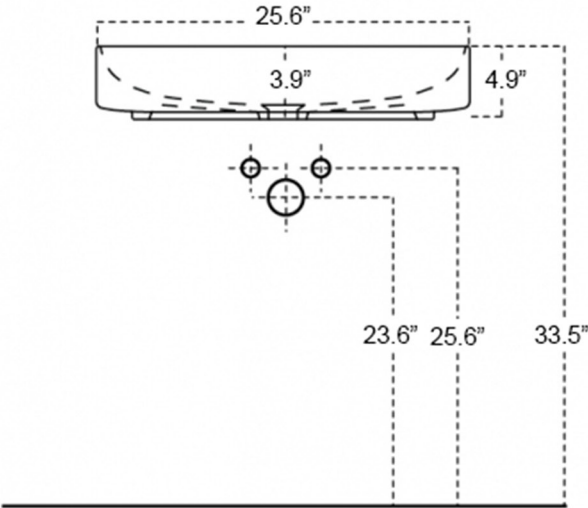

* WS Bath Collections reserves the right to revise dimensions or information on this sheet without notice

Collection
Fly

Model |
Fly 6540 WG

Dimensions Metric

1 inch = 2.54 cm
1 inch = 25.4 mm

1051 Lea Drive - Collegeville, PA 19426
Tel. 215 513 9400 - Fax 610 831 0215

www.ws bathcollections.com - info@ws bathcollections.com

Collection
Fly

Model |
Fly 6540 WG

Dimensions Metric
1 inch = 2.54 cm
1 inch = 25.4 mm

1051 Lea Drive - Collegeville, PA 19426
Tel. 215 513 9400 - Fax 610 831 0215
www.ws bathcollections.com - info@ws bathcollections.com

Bolts

Silicone (optional)

Collection
Fly

Model |
Fly 6540 WG

Dimensions Metric

1 inch = 2.54 cm
1 inch = 25.4 mm

WS[®]
BATH
COLLECTIONS

1051 Lea Drive - Collegeville, PA 19426
Tel. 215 513 9400 - Fax 610 831 0215