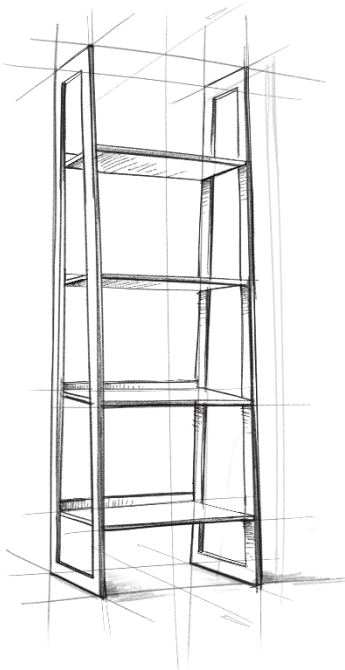

Share photos and get your cash back!

Send us images or share them on social and qualify for instant rewards. You may even receive store credit on your entire purchase!