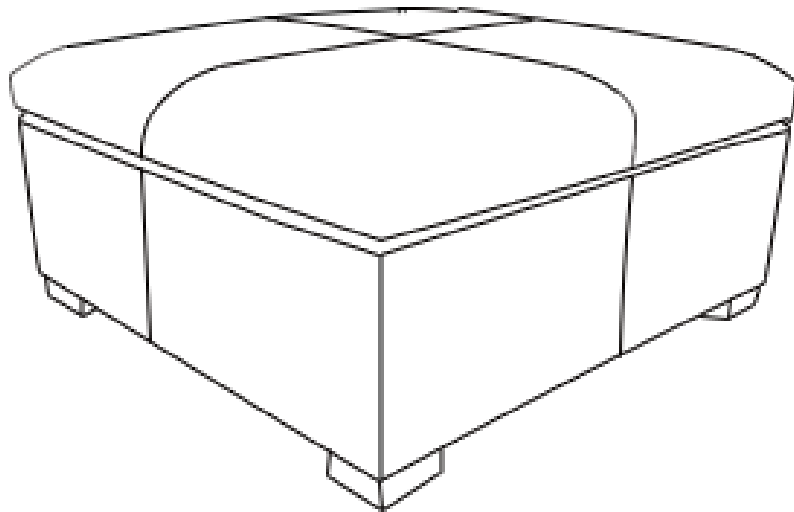

SIMPLIHOME®

Gabbie / Frankie / Muriel

Square Coffee Table Storage Ottoman

MODEL # AXCOT-GABSQ-BL

brooklyn + max™

Wynden+Hall™
HOME DECOR

SIMPLIHOME®

Great quality is a right.