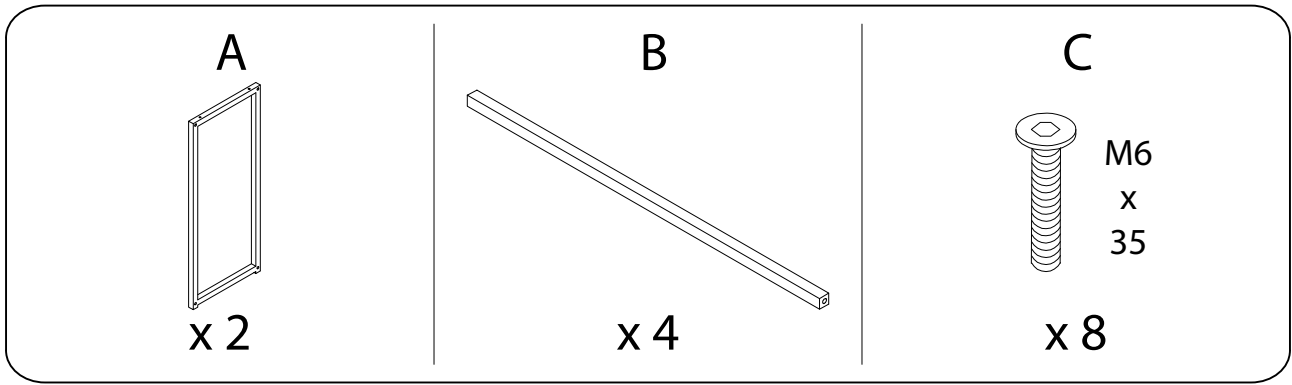

A circular icon containing an L-shaped metal bracket. To its right is a power drill with a diagonal line through it, indicating it should not be used.	A warning triangle with an exclamation mark inside.	A clock face showing approximately 1:50.
A circular icon containing a rectangular block on a surface with diagonal hatching. To its right is a similar block with a double-headed arrow and a diagonal line through it, indicating a warning about height or stability.	A warning triangle with an exclamation mark inside.	A simple stick figure representing a person.

20'

1

1/4

1

2

3

4

G