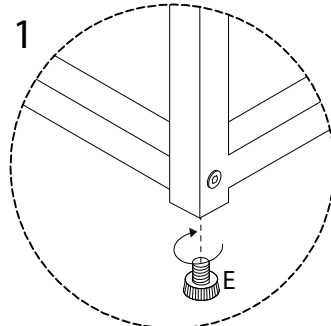

A circular icon containing an L-shaped metal bracket. To its right is a power drill with a diagonal line through it, indicating it should not be used.	A warning triangle with an exclamation mark inside.	A clock face showing approximately 1:50.
A circular icon containing a rectangular block on a surface with diagonal hatching. To its right is a similar block with a double-headed arrow and a diagonal line through it, indicating a warning about height or stability.	A warning triangle with an exclamation mark inside.	A simple stick figure representing a person.

20'

1

1/4

1

2

3

4

G