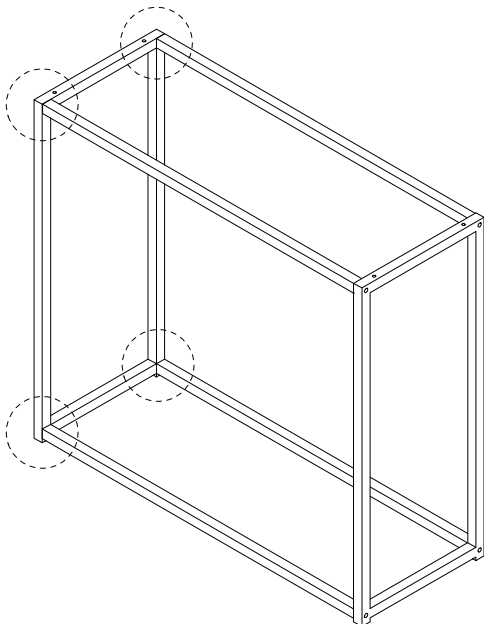

A circular icon containing an L-shaped metal bracket. To its right is a power drill with a diagonal line through it, indicating it should not be used.	A warning triangle with an exclamation mark inside.	A clock face showing approximately 1:50.
A circular icon containing a rectangular block on a surface with diagonal hatching. To its right is a similar block with a double-headed arrow and a diagonal line through it, indicating a warning about height or stability.	A warning triangle with an exclamation mark inside.	A simple stick figure representing a person.

20'

1

1/4

1

2

3

4

G