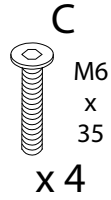

A circular icon containing an L-shaped metal bracket. To its right is a power drill with a diagonal line through it, indicating it should not be used.	A warning triangle with an exclamation mark inside.	A clock face showing approximately 1:50.
A circular icon containing a rectangular block on a surface with diagonal hatching. To its right is a similar block with a double-headed arrow and a diagonal line through it, indicating a warning about height or stability.	A warning triangle with an exclamation mark inside.	A simple stick figure representing a person.

20'

1

1/4

1

2

3

4

G