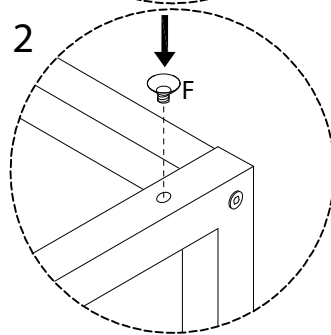

A circular icon containing an L-shaped metal bracket. To its right is a power drill with a diagonal line through it, indicating it should not be used.	A warning triangle with an exclamation mark inside.	A clock face showing approximately 1:50.
A circular icon containing a rectangular block on a surface with diagonal hatching. To its right is a similar block with a double-headed arrow and a diagonal line through it, indicating a warning about height or stability.	A warning triangle with an exclamation mark inside.	A simple stick figure representing a person.

20'

1

1/4

1

2

3

4

G