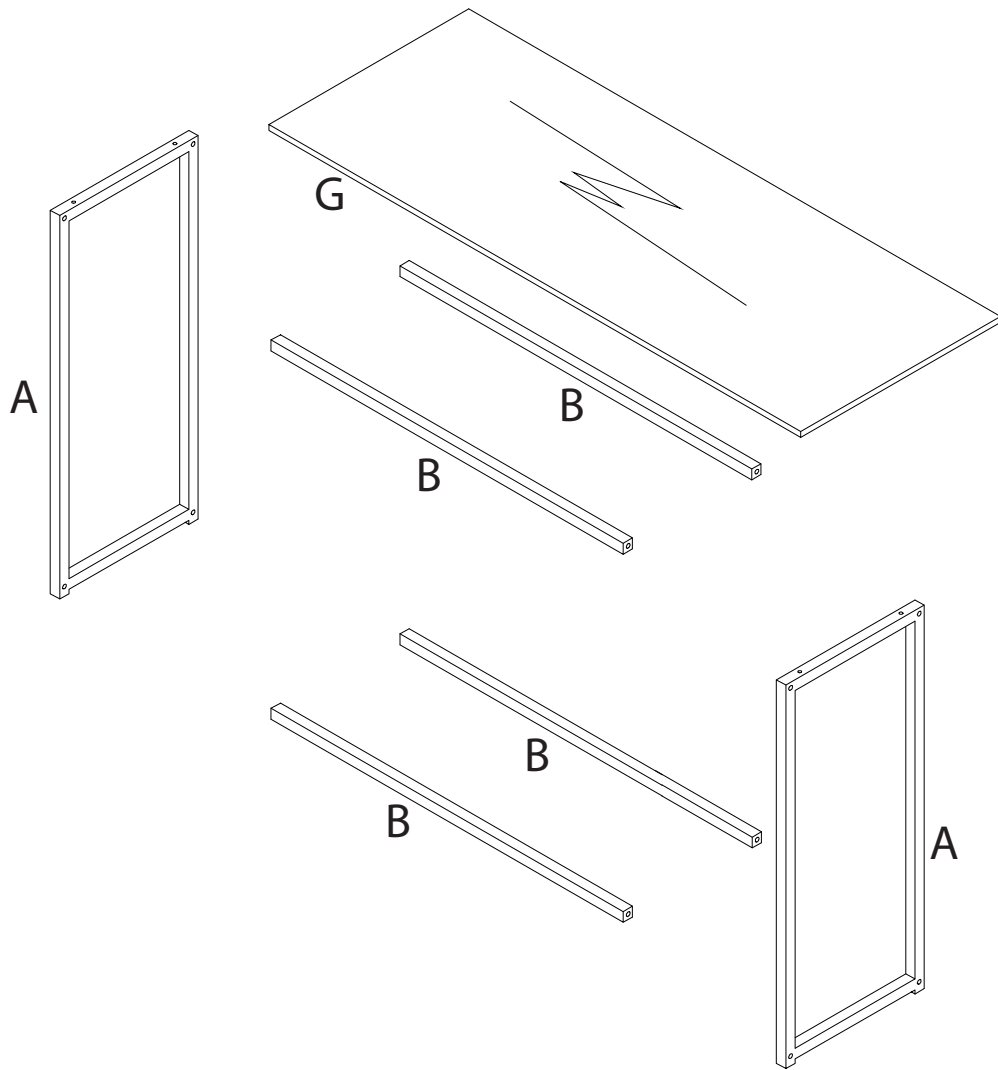

A circular icon containing an L-shaped metal bracket. To its right is a power drill with a diagonal line through it, indicating it should not be used.	A warning triangle with an exclamation mark inside.	A clock face showing approximately 1:50.
A circular icon containing a rectangular block on a surface with diagonal hatching. To its right is a similar block with a double-headed arrow and a diagonal line through it, indicating a warning about height or stability.	A warning triangle with an exclamation mark inside.	A simple stick figure representing a person.

20'

1

1/4

1

2

3

4

G