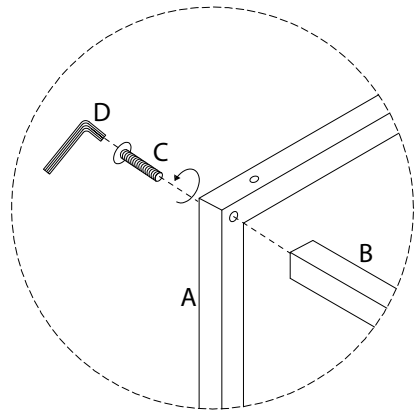

A circular icon containing an L-shaped metal bracket. To its right is a power drill with a diagonal line through it, indicating it should not be used.	A warning triangle with an exclamation mark inside.	A clock face showing approximately 1:50.
A circular icon containing a rectangular block on a surface with diagonal hatching. To its right is a similar block with a double-headed arrow and a diagonal line through it, indicating a warning about height or stability.	A warning triangle with an exclamation mark inside.	A simple stick figure representing a person.

20'

1

1/4

1

2

3

4

G