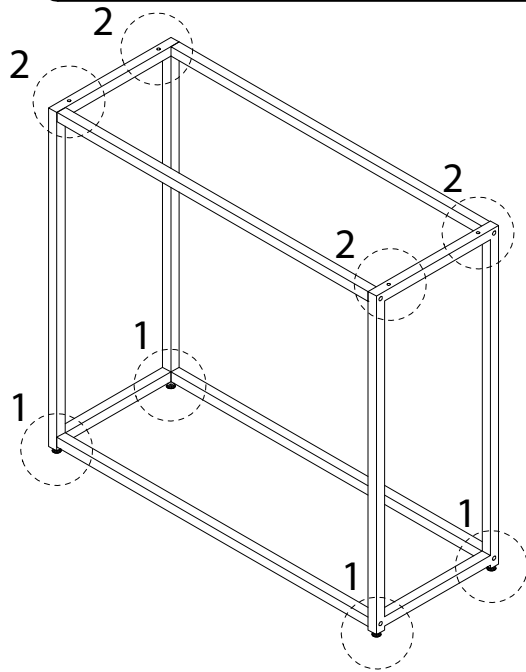

A circular icon containing an L-shaped metal bracket. To its right is a power drill with a diagonal line through it, indicating it should not be used.	A warning triangle with an exclamation mark inside.	A clock face showing approximately 1:50.
A circular icon containing a rectangular block on a surface with diagonal hatching. To its right is a similar block with a double-headed arrow and a diagonal line through it, indicating a warning about height or stability.	A warning triangle with an exclamation mark inside.	A simple stick figure representing a person.

20'

1

1/4

1

2

3

4

G