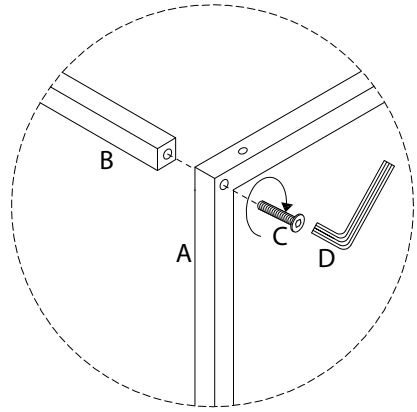

A circular icon containing an L-shaped metal bracket. To its right is a power drill with a diagonal line through it, indicating it should not be used.	A warning triangle with an exclamation mark inside.	A clock face showing approximately 1:50.
A circular icon containing a rectangular block on a surface with diagonal hatching. To its right is a similar block with a double-headed arrow and a diagonal line through it, indicating a warning about height or stability.	A warning triangle with an exclamation mark inside.	A simple stick figure representing a person.

20'

1

1/4

1

2

3

4

G