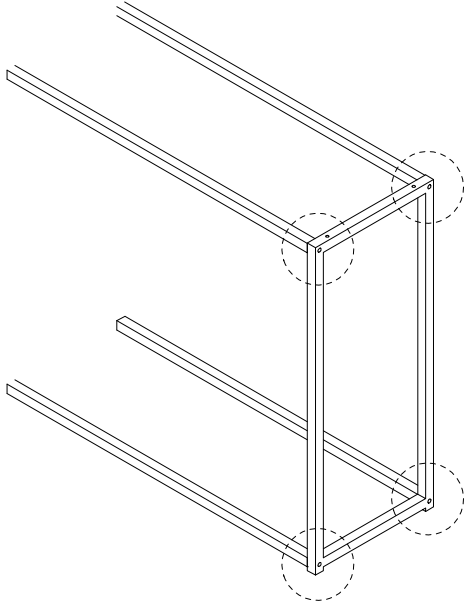

A circular icon containing an L-shaped metal bracket. To its right is a power drill with a diagonal line through it, indicating it should not be used.	A warning triangle with an exclamation mark inside.	A clock face showing approximately 1:50.
A circular icon containing a rectangular block on a surface with diagonal hatching. To its right is a similar block with a double-headed arrow and a diagonal line through it, indicating a warning about height or stability.	A warning triangle with an exclamation mark inside.	A simple stick figure representing a person.

20'

1

1/4

1

2

3

4

G