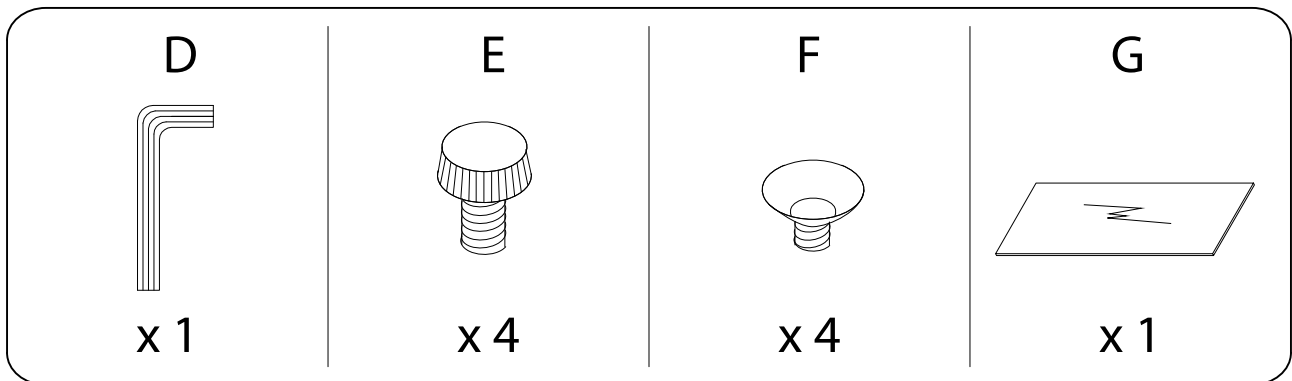

A circular icon containing an L-shaped metal bracket. To its right is a power drill with a diagonal line through it, indicating it should not be used.	A warning triangle with an exclamation mark inside.	A clock face showing approximately 1:50.
A circular icon containing a rectangular block on a surface with diagonal hatching. To its right is a similar block with a double-headed arrow and a diagonal line through it, indicating a warning about height or stability.	A warning triangle with an exclamation mark inside.	A simple stick figure representing a person.

20'

1

1/4

1

2

3

4

G