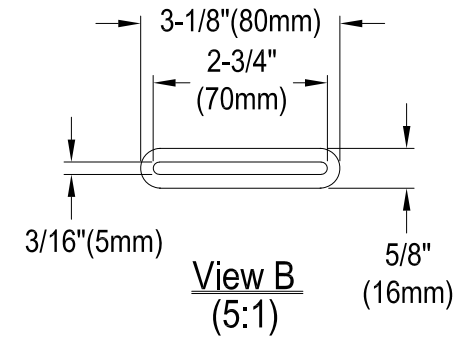

VTRS542827

54" Freestanding Acrylic Tub With Drain

M14 x100 (4 pcs)

Section A-A