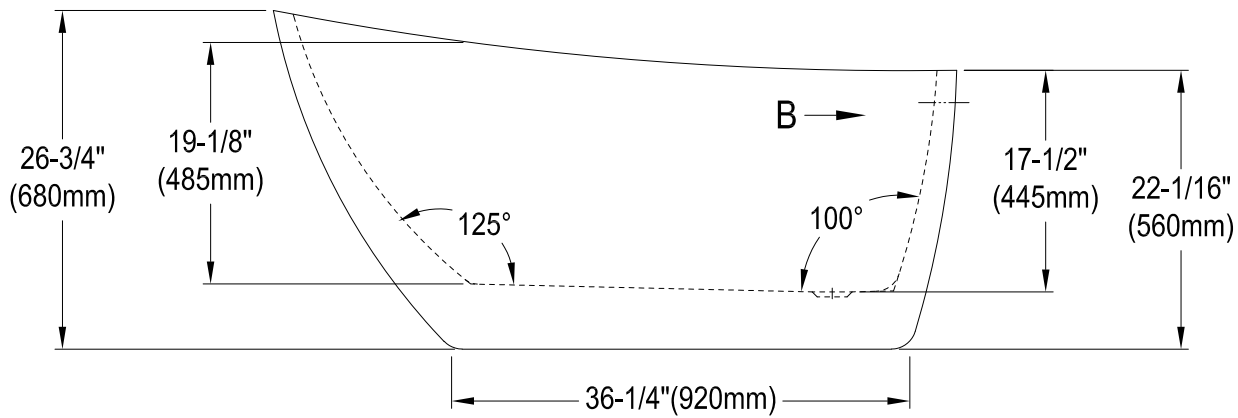

VTRS542827

54" Freestanding Acrylic Tub With Drain

M14 x100 (4 pcs)

Section A-A