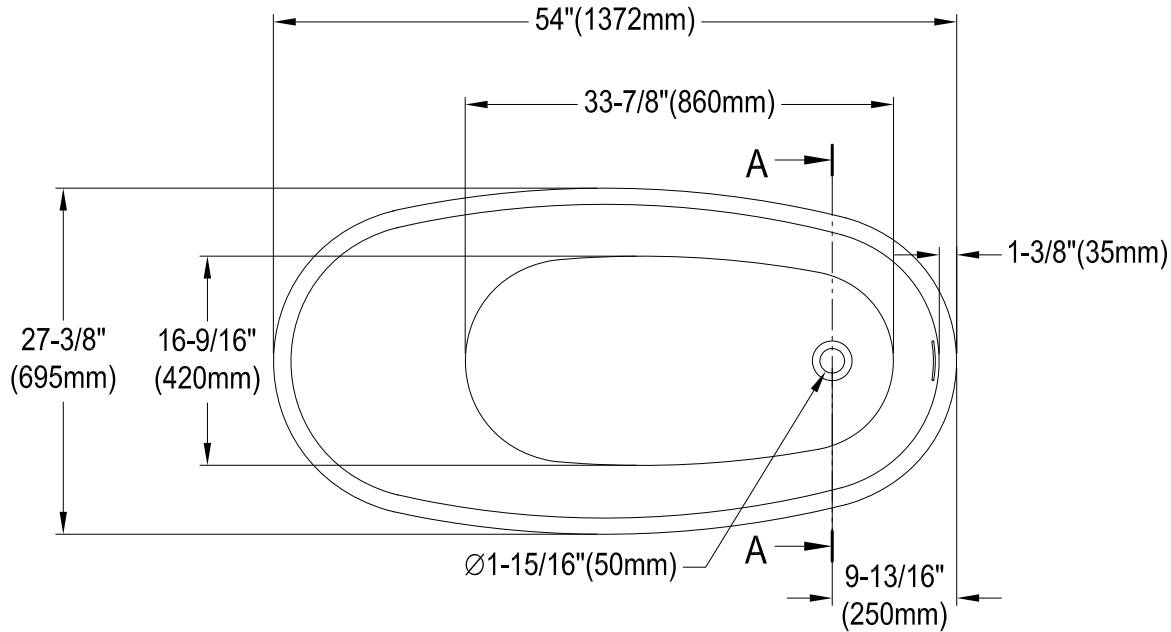

VTRS542827

54" Freestanding Acrylic Tub With Drain

M14 x100 (4 pcs)

Section A-A