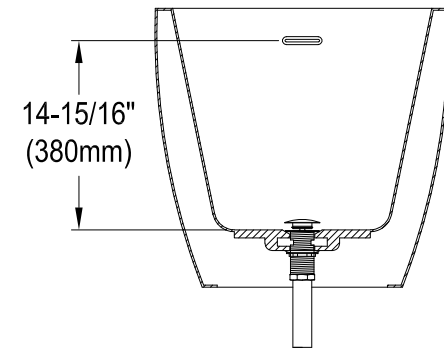

VTRS542827

54" Freestanding Acrylic Tub With Drain

M14 x100 (4 pcs)

Section A-A