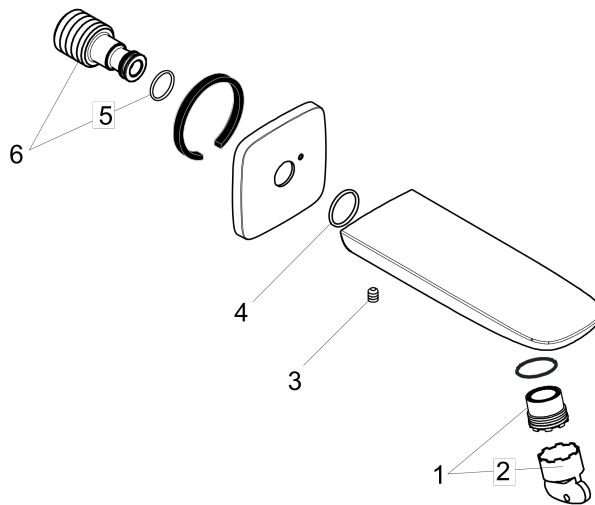

**PuraVida
Tub Spout**

Finishes : **white/chrome** Part no. : **15412401**

Description

Features

- solid Brass
- Includes: 1/2" female and 3/4" male adaptor

Item details

List Price \$ 469.00

Compliance

Product image

Scale drawing

**PuraVida
Tub Spout**

Finishes : **white/chrome** Part no. : **15412401**

Exploded drawing

Year of production: >04/10

**PuraVida
Tub Spout**

Finishes : **white/chrome** Part no. : **15412401**

Spare parts list

Year of production: >04/10

Pos.	Description	Part no.	Price	PU
1	aerator M24x1 (30 l/min)	98998000	-	1
2	special tool	95290000	-	1
3	hollow set screw M6x6	97660000	-	1
4	O-Ring 22x2	98185000	-	1
5	O-ring 13x2	98128000	-	1
6	connecting thread	95658001	-	1