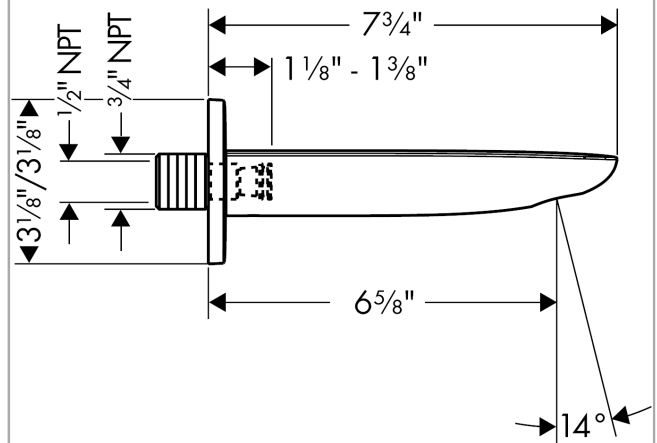

**PuraVida
Tub Spout**

Finishes : **white/chrome** Part no. : **15412401**

Description

Features

- solid Brass
- Includes: 1/2" female and 3/4" male adaptor

Item details

List Price \$ 469.00

Compliance

Product image

Scale drawing

**PuraVida
Tub Spout**

Finishes : **white/chrome** Part no. : **15412401**

Exploded drawing

Year of production: >04/10

**PuraVida
Tub Spout**

Finishes : **white/chrome** Part no. : **15412401**

Spare parts list

Year of production: >04/10

Pos.	Description	Part no.	Price	PU
1	aerator M24x1 (30 l/min)	98998000	-	1
2	special tool	95290000	-	1
3	hollow set screw M6x6	97660000	-	1
4	O-Ring 22x2	98185000	-	1
5	O-ring 13x2	98128000	-	1
6	connecting thread	95658001	-	1