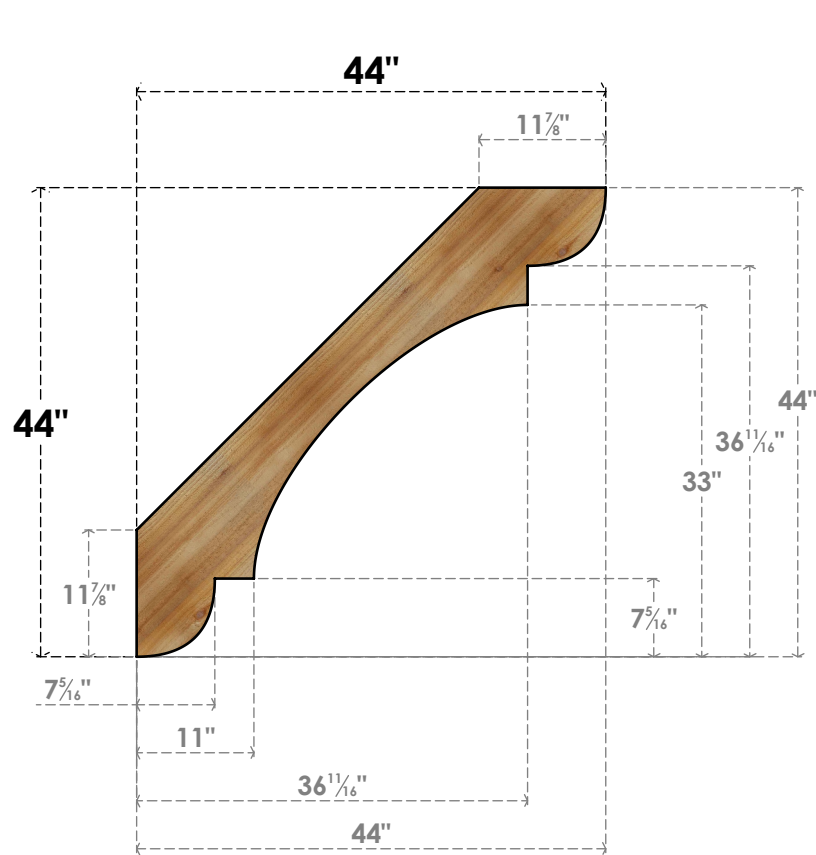

BRC04X44X44OLY00RWR

4"W X 44"D X 44"H OLYMPIC ROUGH SAWN BRACE, WESTERN RED CEDAR

SIDE

FRONT

EKENA MILLWORK
 2300 WEST MAIN ST.
 CLARKSVILLE, TX 75426
 TOLL FREE: 866-607-0453
 WWW.EKENAMILLWORK.COM

NOTES

1. INSTALLATION TO BE COMPLETED IN ACCORDANCE WITH MANUFACTURER'S SPECIFICATIONS.
2. DRAWING MAY NOT BE TO SCALE
3. THIS DRAWING IS INTENDED FOR DESIGN AND PLANNING PURPOSES ONLY.
4. ALL INFORMATION CONTAINED HEREIN WAS CURRENT AT THE TIME OF DEVELOPMENT BUT MUST BE REVIEWED AND APPROVED BY THE PRODUCT MANUFACTURER TO BE CONSIDERED ACCURATE.
5. PRODUCTS ARE NOT KILN DRIED. THIS ITEM IS UNIQUE AND WILL CONTAIN THE NATURAL VARIATIONS THAT THE WOOD SPECIES OFFERS. THIS MAY RESULT IN VARIATIONS UP TO 1/4"