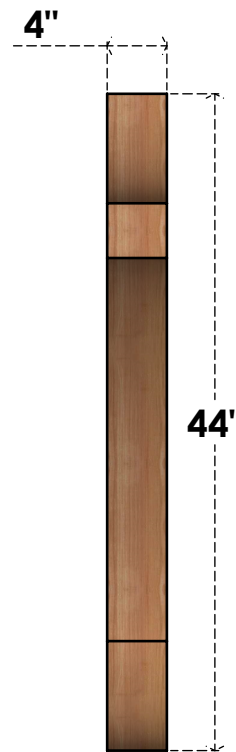

BRC04X44X44OLY00RWR

4"W X 44"D X 44"H OLYMPIC ROUGH SAWN BRACE, WESTERN RED CEDAR

SIDE

FRONT

EKENA MILLWORK
 2300 WEST MAIN ST.
 CLARKSVILLE, TX 75426
 TOLL FREE: 866-607-0453
 WWW.EKENAMILLWORK.COM

NOTES

1. INSTALLATION TO BE COMPLETED IN ACCORDANCE WITH MANUFACTURER'S SPECIFICATIONS.
2. DRAWING MAY NOT BE TO SCALE
3. THIS DRAWING IS INTENDED FOR DESIGN AND PLANNING PURPOSES ONLY.
4. ALL INFORMATION CONTAINED HEREIN WAS CURRENT AT THE TIME OF DEVELOPMENT BUT MUST BE REVIEWED AND APPROVED BY THE PRODUCT MANUFACTURER TO BE CONSIDERED ACCURATE.
5. PRODUCTS ARE NOT KILN DRIED. THIS ITEM IS UNIQUE AND WILL CONTAIN THE NATURAL VARIATIONS THAT THE WOOD SPECIES OFFERS. THIS MAY RESULT IN VARIATIONS UP TO 1/4"