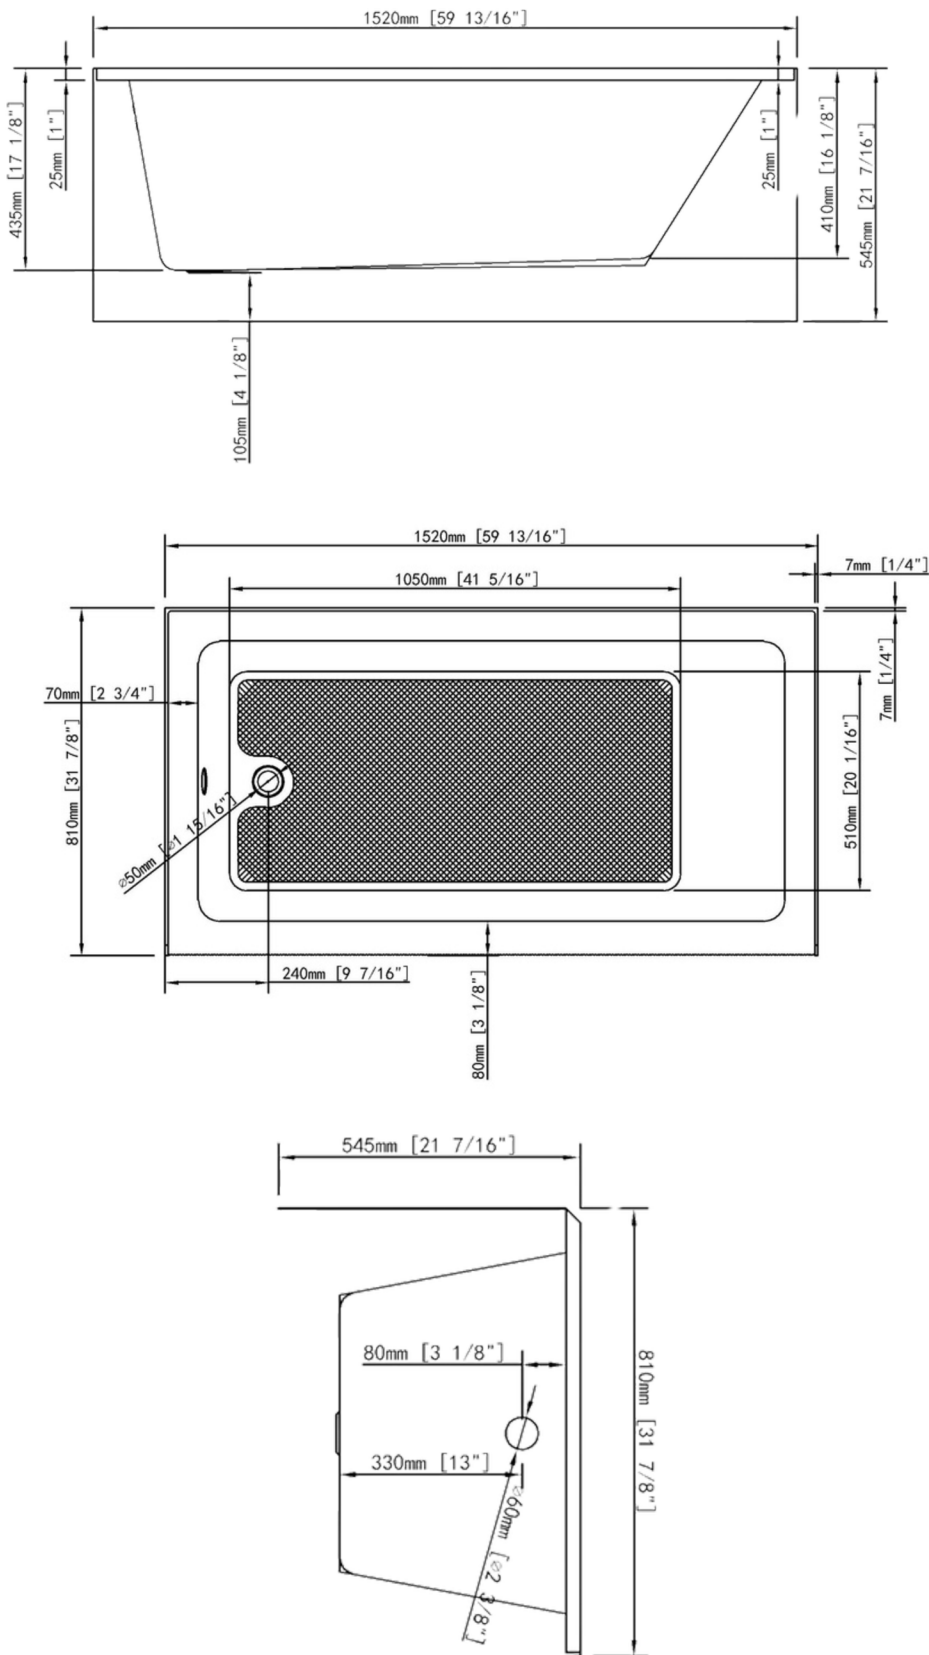

BLISS-L

60" X 32" Rectangular 3-Wall Alcove Bathtub
GLOSSY WHITE

CONDRIIS

For bulk purchase or check out other models
please contact: