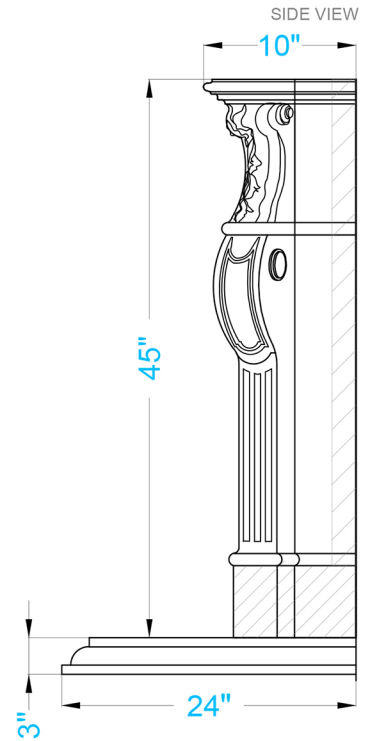

Legend

-Adjustable part (cut to fit)

ANI fireplace surround