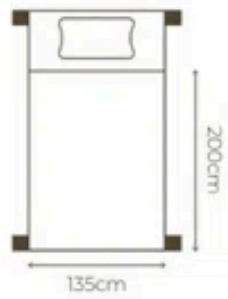

M·H·G
LIVING

Duvet Size Guide

Single

Double

King

Super King