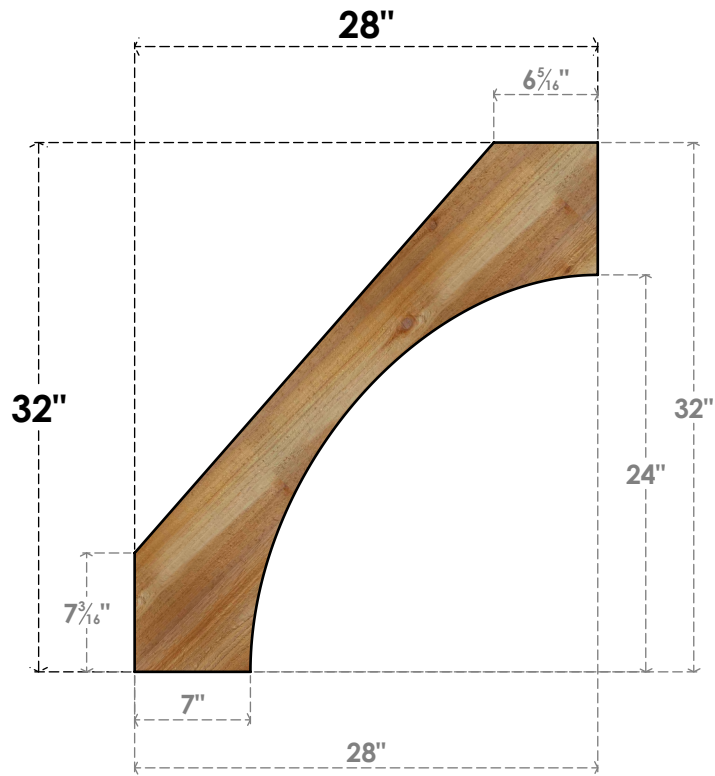

BRC06X28X32WTLOORWR

6"W X 28"D X 32"H WESTLAKE ROUGH SAWN BRACE, WESTERN RED CEDAR

SIDE

FRONT

EKENA MILLWORK
 2300 WEST MAIN ST.
 CLARKSVILLE, TX 75426
 TOLL FREE: 866-607-0453
 WWW.EKENAMILLWORK.COM

NOTES