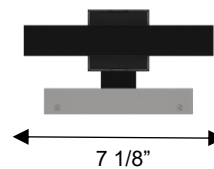

Wall Sconce

DIMENSIONS

Height: 24"

Width/Diameter: 7 1/8"

Depth: 3 7/8"

Minimum Height:

Maximum Height:

Canopy/Backplate: 22 1/2"x5 1/2"

Mounting: Wall Mount

Color Temperature: Adjustable

3000K/4000K/5000K

CRI Rating: 80

Material: Aluminum

Diffuser Material: Clear Crystal

AVAILABLE FINISHES

ORDERING INFORMATION