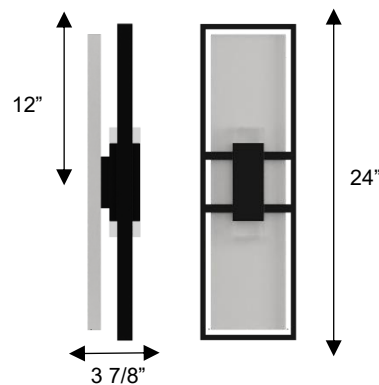

Wall Sconce

DIMENSIONS

Height: 24"

Width/Diameter: 7 1/8"

Depth: 3 7/8"

Minimum Height:

Maximum Height:

Canopy/Backplate: 22 1/2"x5 1/2"

Product Weight: 5.7 lb

SPECIFICATIONS

Location Listed: Wet

IP Rating: IP44

Rated Life: 50000 Hours

Standards: ETL, cETL, ADA

Input: 120 VAC, 60Hz

TRIAC Dimming: 100-10%

Mounting: Wall Mount

Color Temperature: Adjustable

3000K/4000K/5000K

CRI Rating: 80

Material: Aluminum

Diffuser Material: Clear Crystal

AVAILABLE FINISHES

ORDERING INFORMATION