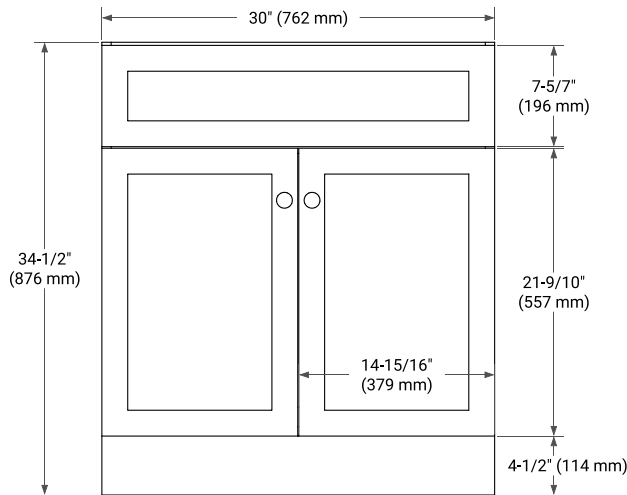

## BASE CABINET DIMENSIONS

30" W x 21.5" D x 34.5" H

## SIDE VIEW

## PLAN VIEW