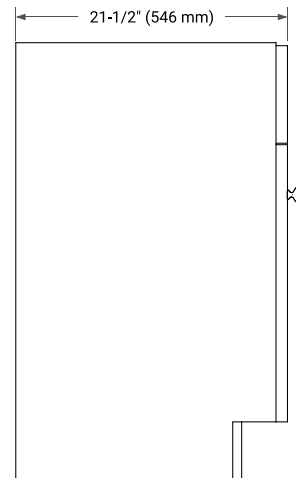

## BASE CABINET DIMENSIONS

30" W x 21.5" D x 34.5" H

## FRONT VIEW

## SIDE VIEW

## PLAN VIEW