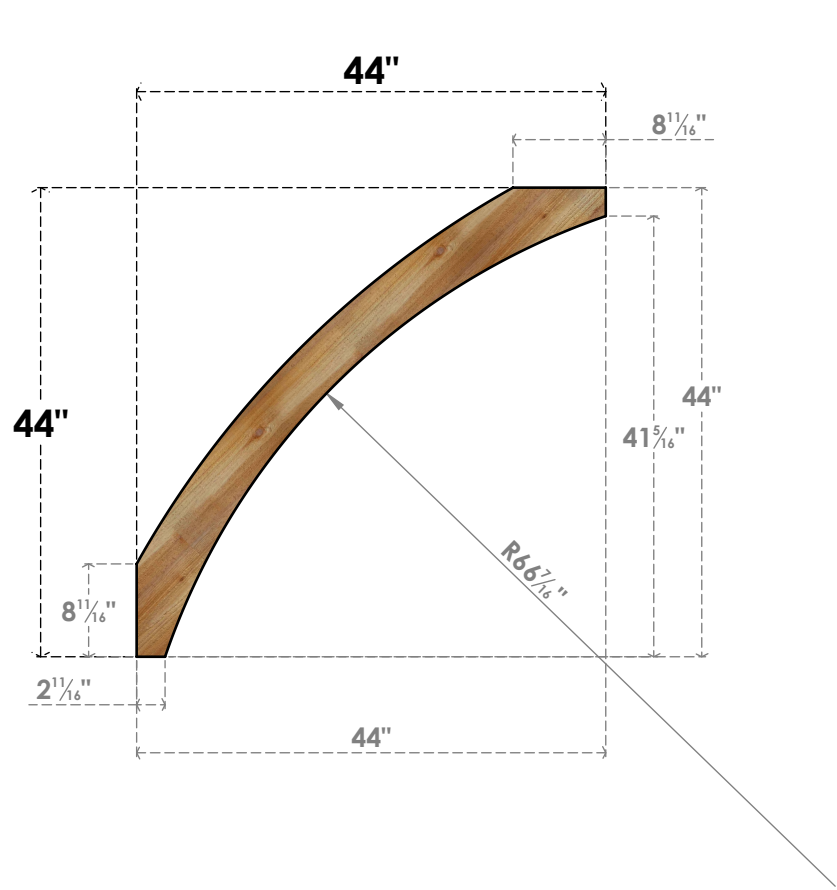

BRC06X44X44THR00RWR

6"W X 44"D X 44"H THORTON ROUGH SAWN BRACE, WESTERN RED CEDAR

SIDE

FRONT

EKENA MILLWORK
 2300 WEST MAIN ST.
 CLARKSVILLE, TX 75426
 TOLL FREE: 866-607-0453
 WWW.EKENAMILLWORK.COM

NOTES

1. INSTALLATION TO BE COMPLETED IN ACCORDANCE WITH MANUFACTURER'S SPECIFICATIONS.
2. DRAWING MAY NOT BE TO SCALE
3. THIS DRAWING IS INTENDED FOR DESIGN AND PLANNING PURPOSES ONLY.
4. ALL INFORMATION CONTAINED HEREIN WAS CURRENT AT THE TIME OF DEVELOPMENT BUT MUST BE REVIEWED AND APPROVED BY THE PRODUCT MANUFACTURER TO BE CONSIDERED ACCURATE.
5. PRODUCTS ARE NOT KILN DRIED. THIS ITEM IS UNIQUE AND WILL CONTAIN THE NATURAL VARIATIONS THAT THE WOOD SPECIES OFFERS. THIS MAY RESULT IN VARIATIONS UP TO 1/4"