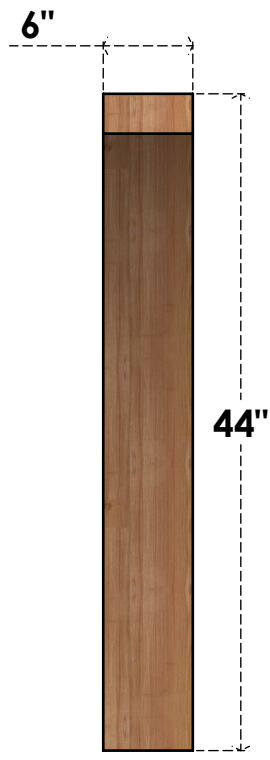

BRC06X44X44THR00RWR

6"W X 44"D X 44"H THORTON ROUGH SAWN BRACE, WESTERN RED CEDAR

SIDE

FRONT

EKENA MILLWORK
 2300 WEST MAIN ST.
 CLARKSVILLE, TX 75426
 TOLL FREE: 866-607-0453
 WWW.EKENAMILLWORK.COM

NOTES

1. INSTALLATION TO BE COMPLETED IN ACCORDANCE WITH MANUFACTURER'S SPECIFICATIONS.
2. DRAWING MAY NOT BE TO SCALE
3. THIS DRAWING IS INTENDED FOR DESIGN AND PLANNING PURPOSES ONLY.
4. ALL INFORMATION CONTAINED HEREIN WAS CURRENT AT THE TIME OF DEVELOPMENT BUT MUST BE REVIEWED AND APPROVED BY THE PRODUCT MANUFACTURER TO BE CONSIDERED ACCURATE.
5. PRODUCTS ARE NOT KILN DRIED. THIS ITEM IS UNIQUE AND WILL CONTAIN THE NATURAL VARIATIONS THAT THE WOOD SPECIES OFFERS. THIS MAY RESULT IN VARIATIONS UP TO 1/4"