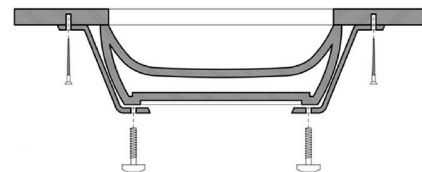

Collection H10	Model H10 60U - 8208501	Dimensions Metric <i>1 inch = 2.54 cm</i> <i>1 inch = 25.4 mm</i>	 1051 Lea Drive - Collegeville, PA 19426 Tel. 215 513 9400 - Fax 610 831 0215 www.ws bathcollections.com - info@ws bathcollections.com
----------------------------	-------------------------------------	---	---

H10 60U - 8208501

Installation Instructions - Under Mount Installation
Mounting Hardware (*Brackets included*)

Bottom View

Top View

Collection
H10

Model |
H10 60U - 8208501

Dimensions Metric
1 inch = 2.54 cm
1 inch = 25.4 mm