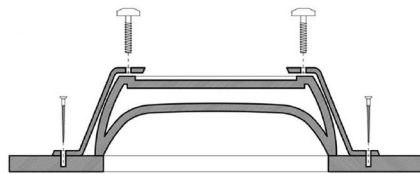

H10 60U - 8208501

Features

- Bathroom Sink
- Made of Ceramic
- Glossy White Finish
- Without Overflow
- Under Mount Installation
- Designed by Romano Adolini
- Made in Italy

Related Items:

- WSBC 00076 | Push Waste Drain
- WSBC 53922 | Decorative Trap

Finishes:

 Glossy White

SKU# | Options:

- H10 60U - 8208501 | Glossy White

Codes & Standards:

- ADA Compliant when Installed to ADA Guidelines

* WS Bath Collections reserves the right to revise dimensions or information on this sheet without notice

Collection H10	Model H10 60U - 8208501	Dimensions Metric <i>1 inch = 2.54 cm</i> <i>1 inch = 25.4 mm</i>	 1051 Lea Drive - Collegeville, PA 19426 Tel. 215 513 9400 - Fax 610 831 0215 www.ws bathcollections.com - info@ws bathcollections.com
----------------------------	-------------------------------------	---	---

H10 60U - 8208501

Installation Instructions - Under Mount Installation
Mounting Hardware (*Brackets included*)

Bottom View

Top View

Collection
H10

Model |
H10 60U - 8208501

Dimensions Metric
1 inch = 2.54 cm
1 inch = 25.4 mm