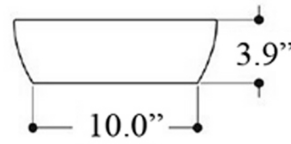

H10 60U - 8208501

Installation Instructions - Under Mount Installation
Mounting Hardware (*Brackets included*)