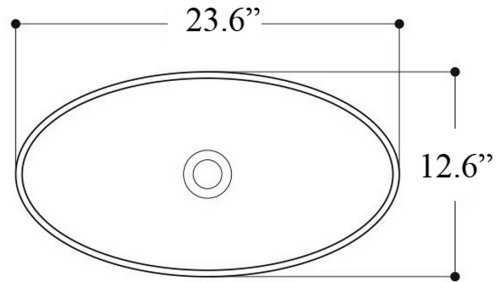

Finishes:

 Glossy White

SKU# | Options:

- H10 60U - 8208501 | Glossy White

Codes & Standards:

- ADA Compliant when Installed to ADA Guidelines

* WS Bath Collections reserves the right to revise dimensions or information on this sheet without notice

Collection H10	Model H10 60U - 8208501	Dimensions Metric <i>1 inch = 2.54 cm</i> <i>1 inch = 25.4 mm</i>	 1051 Lea Drive - Collegeville, PA 19426 Tel. 215 513 9400 - Fax 610 831 0215 www.ws bathcollections.com - info@ws bathcollections.com
----------------------------	-------------------------------------	---	---

H10 60U - 8208501

Installation Instructions - Under Mount Installation
Mounting Hardware (*Brackets included*)

Bottom View

Top View

Collection
H10

Model |
H10 60U - 8208501

Dimensions Metric
1 inch = 2.54 cm
1 inch = 25.4 mm

Collection
H10

Model |
H10 60U - 8208501

Dimensions Metric
1 inch = 2.54 cm
1 inch = 25.4 mm

WS[®]
BATH
COLLECTIONS

1051 Lea Drive - Collegeville, PA 19426
Tel. 215 513 9400 - Fax 610 831 0215
www.ws bathcollections.com - info@ws bathcollections.com