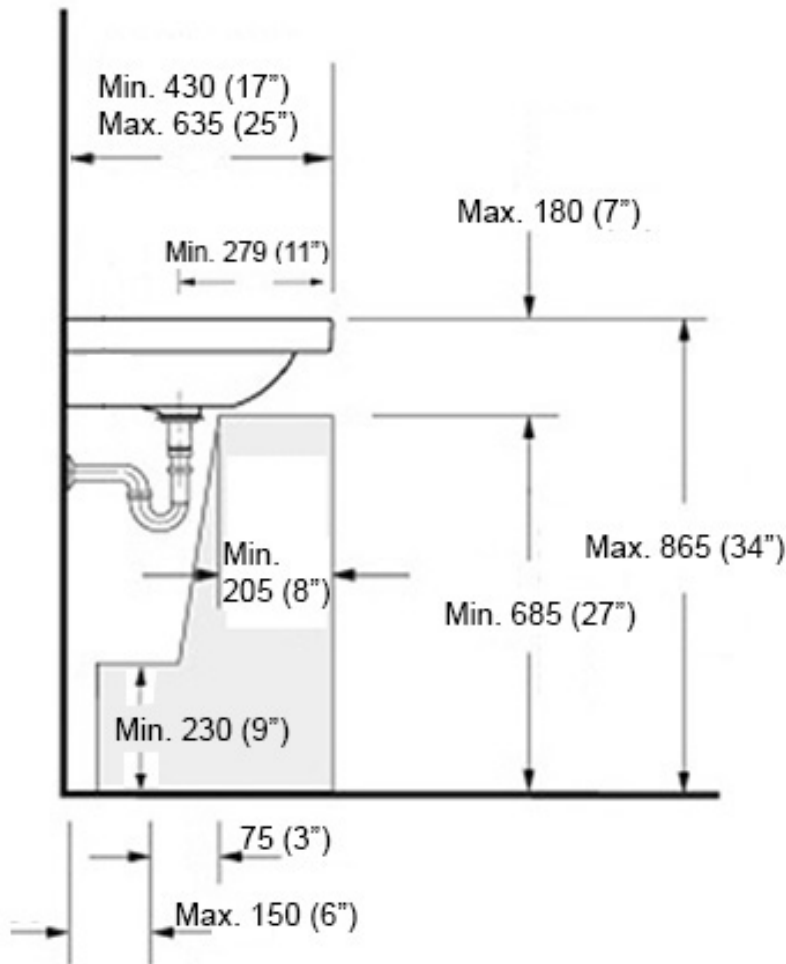

Collection H10	Model H10 60U - 8208501	Dimensions Metric <i>1 inch = 2.54 cm</i> <i>1 inch = 25.4 mm</i>	 1051 Lea Drive - Collegeville, PA 19426 Tel. 215 513 9400 - Fax 610 831 0215 www.ws bathcollections.com - info@ws bathcollections.com
----------------------------	-------------------------------------	---	---

H10 60U - 8208501

Installation Instructions - Under Mount Installation
Mounting Hardware (*Brackets included*)

Bottom View

Top View

Collection
H10

Model |
H10 60U - 8208501

Dimensions Metric
1 inch = 2.54 cm
1 inch = 25.4 mm

Collection
H10

Model |
H10 60U - 8208501

Dimensions Metric
1 inch = 2.54 cm
1 inch = 25.4 mm

WS[®]
BATH
COLLECTIONS

1051 Lea Drive - Collegeville, PA 19426
Tel. 215 513 9400 - Fax 610 831 0215
www.ws bathcollections.com - info@ws bathcollections.com

Recommended ADA Installation

Note: ADA Compliant when installed in accordance with ADA guidelines

Collection
H10

Model |
H10 60U - 8208501

Dimensions Metric

1 inch = 2.54 cm
1 inch = 25.4 mm

1051 Lea Drive - Collegeville, PA 19426
Tel. 215 513 9400 - Fax 610 831 0215
www.ws bathcollections.com - info@ws bathcollections.com