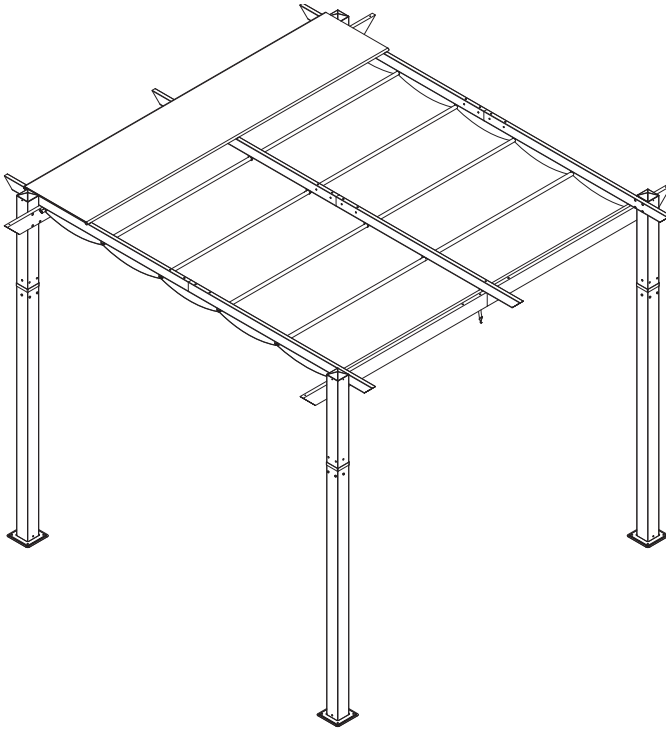

PURPLE LEAF 10' × 10' PERGOLA ZY06YMPG10

ASSEMBLY MANUAL

PURPLE LEAF PRODUCTS

Warnings and Cautions

Please retain this instruction for future usage and read carefully before assembly.

Make sure you have all the parts & hardware as item list shows.

Some parts might have sharp edges/corners. Please follow basic safety precautions to reduce the risk of hurts.

*It is essential to place the pergola on level ground and not less than **6 feet** from any obstruction such as fences, garages, the house, overhanging branches, laundry lines, or electrical wires.*