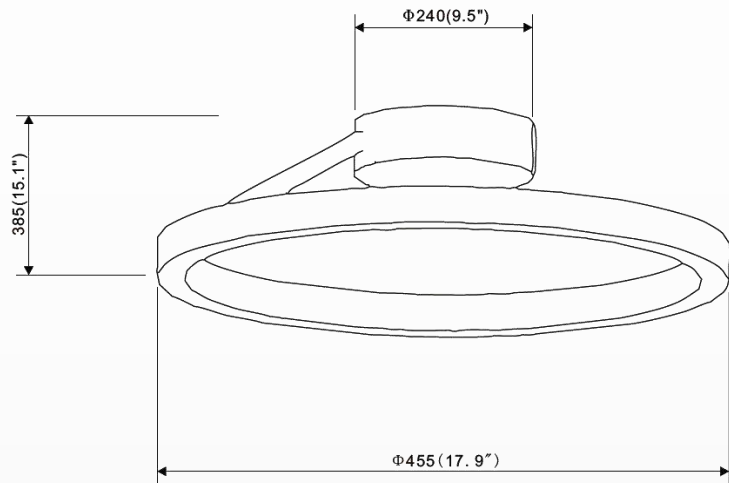

Semi-Flushmount Lights

SPECIFICATION

- Dimension: 17.9"×15.1"
- Wattage: 31W
- Voltage: 120V
- Temp: 3000K
- Lumens: 1285LM
- Dimmable: ELV , DIMMING 5%-100%
- CRI: > 80
- Material : Iron+Aluminum+Acrylic
- Lifespan : 50000hs
- Warranty: 3 years
- Operation temperature : -20°C-40°C