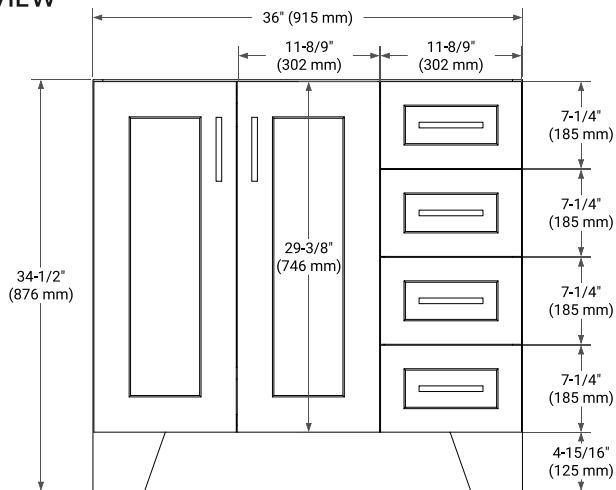

36" LEFT OFFSET CABINET

BASE CABINET DIMENSIONS

36" W x 21.6" D x 34.5" H

FEATURES

- Solid wood frame & plywood panels
- Dovetail drawers and joints
- Soft closing doors & drawers

HARDWARE FINISHES*

Brushed Nickel   Satin Brass   Matte Black   Polished Chrome

Hardware comes preinstalled with the illustrated option. Other finishes are available on our online store if you prefer a different one.

AVAILABLE COLORS

White   Grey   Midnight Blue

FRONT VIEW

SIDE VIEW

PLAN VIEW