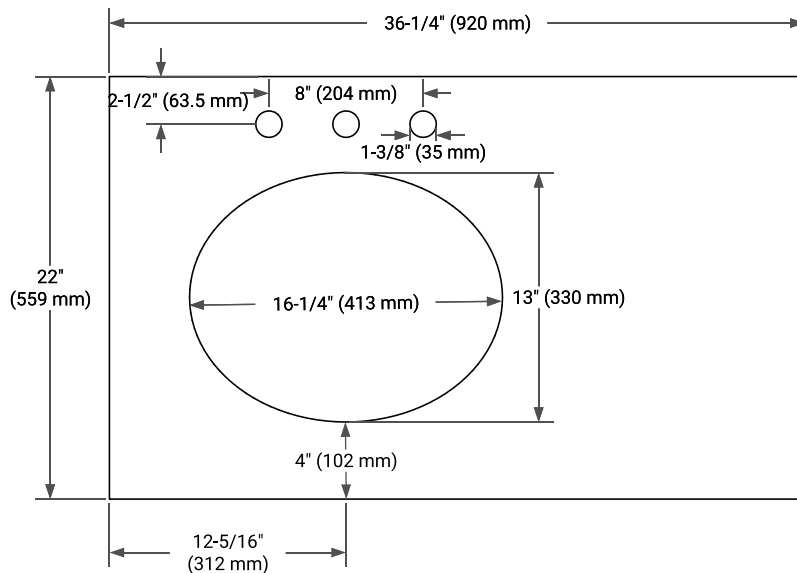

36" LEFT OVAL SINK COUNTERTOP WITH 1.5 IN. THICKNESS

OVERALL DIMENSIONS

36.25" W x 22" D x 1.5" H

COUNTERTOP OPTIONS

FEATURES

- Solid countertop with mitered edges & seams
- Undermount white oval sink
- Pre-drilled for 8" widespread faucet

INCLUDED

- Countertop
- Matching Backsplash
- Oval Sink

COUNTERTOP PLAN VIEW