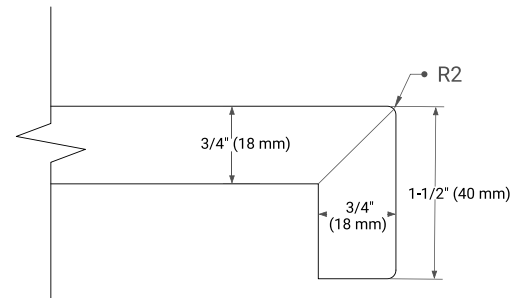

EDGE SIDE VIEW