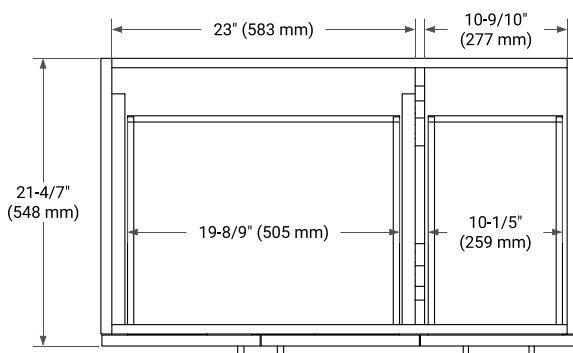

36" LEFT OFFSET CABINET

BASE CABINET DIMENSIONS

36" W x 21.6" D x 34.5" H

FEATURES

- Solid wood frame & plywood panels
- Dovetail drawers and joints
- Soft closing doors & drawers

HARDWARE FINISHES*

Brushed Nickel   Satin Brass   Matte Black   Polished Chrome

Hardware comes preinstalled with the illustrated option. Other finishes are available on our online store if you prefer a different one.

AVAILABLE COLORS

White   Grey   Midnight Blue

FRONT VIEW

SIDE VIEW

PLAN VIEW