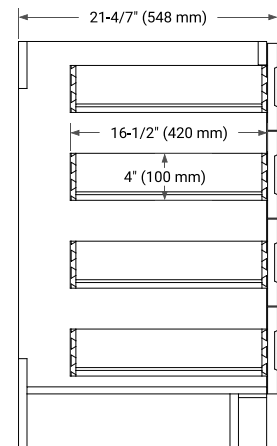

## BASE CABINET DIMENSIONS

36" W x 21.6" D x 34.5" H

## SIDE VIEW

## PLAN VIEW

## OVERALL DIMENSIONS

36.25" W x 22" D x 1.5" H