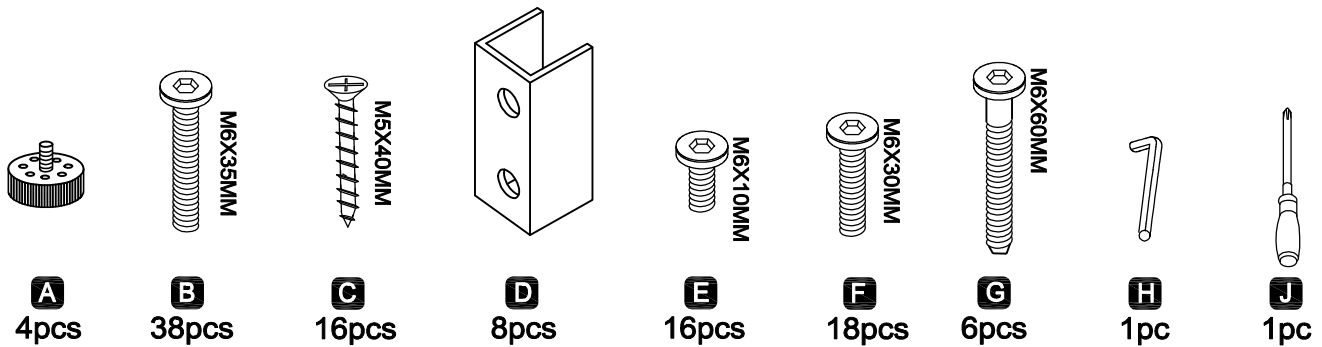

Hardware List