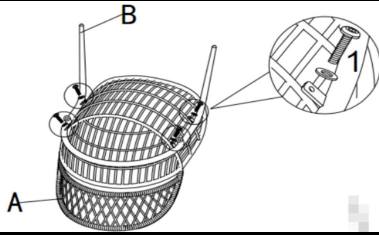

## 4 Pc Outdoor Set

Avoid using sharp objects such as a knife to cut open packing as you may accidentally damage the upholstery.

PARTS LIST			
ITEM	DESCRIPTION	SKETCH	QUANTITY
HW1	Bolt and Washer M6*15		28 PCS
HW2	Allen Key		1 PC
A	Chair		2 PCS
B	Chair Frame		2 PCS
C	Rear Leg		6 PCS
D	Cushion		4 PCS
E	Loveseat		1 PC
F	Loveseat Frame		1 PC
G	Table Top		1 PC
H	Table Leg		4 PCS
I	Table Glass		1 PC

## ASSEMBLY INSTRUCTIONS

Do not fully tighten bolts until assembly is complete.

STEP 1

STEP 2

STEP 3

STEP 4

STEP 5

STEP 6