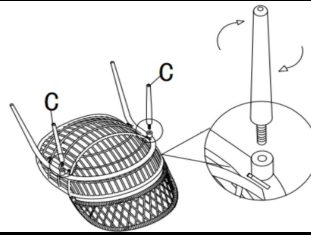

## 4 Pc Outdoor Set

Avoid using sharp objects such as a knife to cut open packing as you may accidentally damage the upholstery.

PARTS LIST			
ITEM	DESCRIPTION	SKETCH	QUANTITY
HW1	Bolt and Washer M6*15		28 PCS
HW2	Allen Key		1 PC
A	Chair		2 PCS
B	Chair Frame		2 PCS
C	Rear Leg		6 PCS
D	Cushion		4 PCS
E	Loveseat		1 PC
F	Loveseat Frame		1 PC
G	Table Top		1 PC
H	Table Leg		4 PCS
I	Table Glass		1 PC

## ASSEMBLY INSTRUCTIONS

Do not fully tighten bolts until assembly is complete.

STEP 1

STEP 2

STEP 3

STEP 4

STEP 5

STEP 6