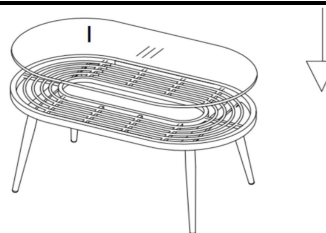

STEP 8

CLEANING INSTRUCTIONS: clean with a soft cloth, brush or lightly vacuum.

ADULT ASSEMBLY REQUIRED

If you are missing any parts or have any questions regarding assembly, do not return this item to the retailers store. Please call our toll-free, customer service number and have this assembly manual open to the parts list ready to provide the model name, number and part name or number.