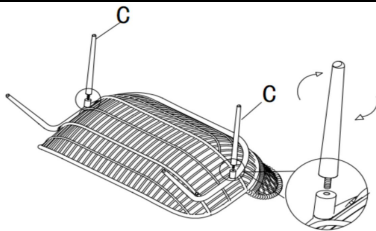

## 4 Pc Outdoor Set

Avoid using sharp objects such as a knife to cut open packing as you may accidentally damage the upholstery.

PARTS LIST			
ITEM	DESCRIPTION	SKETCH	QUANTITY
HW1	Bolt and Washer M6*15		28 PCS
HW2	Allen Key		1 PC
A	Chair		2 PCS
B	Chair Frame		2 PCS
C	Rear Leg		6 PCS
D	Cushion		4 PCS
E	Loveseat		1 PC
F	Loveseat Frame		1 PC
G	Table Top		1 PC
H	Table Leg		4 PCS
I	Table Glass		1 PC

## ASSEMBLY INSTRUCTIONS

Do not fully tighten bolts until assembly is complete.

STEP 1

STEP 2

STEP 3

STEP 4

STEP 5

STEP 6