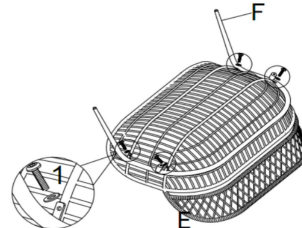

## 4 Pc Outdoor Set

Avoid using sharp objects such as a knife to cut open packing as you may accidentally damage the upholstery.

PARTS LIST			
ITEM	DESCRIPTION	SKETCH	QUANTITY
HW1	Bolt and Washer M6*15		28 PCS
HW2	Allen Key		1 PC
A	Chair		2 PCS
B	Chair Frame		2 PCS
C	Rear Leg		6 PCS
D	Cushion		4 PCS
E	Loveseat		1 PC
F	Loveseat Frame		1 PC
G	Table Top		1 PC
H	Table Leg		4 PCS
I	Table Glass		1 PC

## ASSEMBLY INSTRUCTIONS

Do not fully tighten bolts until assembly is complete.

STEP 1

STEP 2

STEP 3

STEP 4

STEP 5

STEP 6