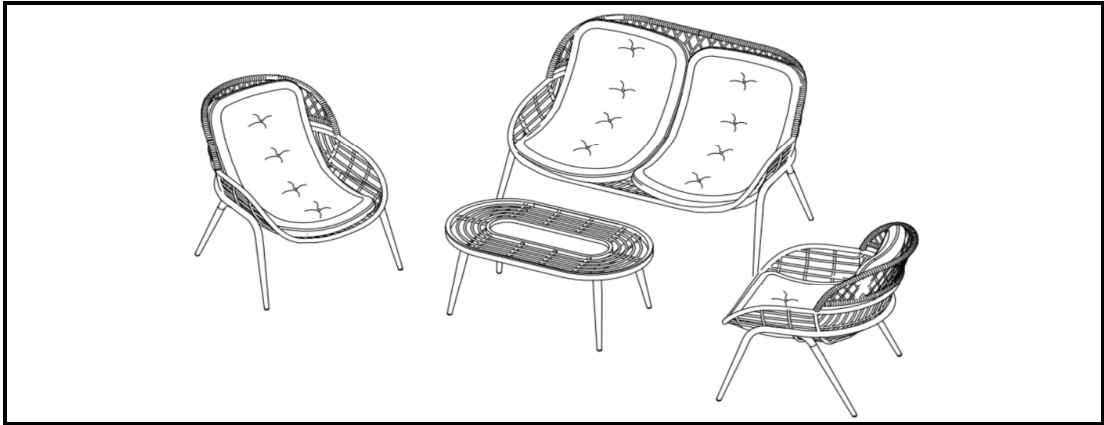

## 4 Pc Outdoor Set

Avoid using sharp objects such as a knife to cut open packing as you may accidentally damage the upholstery.

PARTS LIST			
ITEM	DESCRIPTION	SKETCH	QUANTITY
HW1	Bolt and Washer M6*15		28 PCS
HW2	Allen Key		1 PC
A	Chair		2 PCS
B	Chair Frame		2 PCS
C	Rear Leg		6 PCS
D	Cushion		4 PCS
E	Loveseat		1 PC
F	Loveseat Frame		1 PC
G	Table Top		1 PC
H	Table Leg		4 PCS
I	Table Glass		1 PC