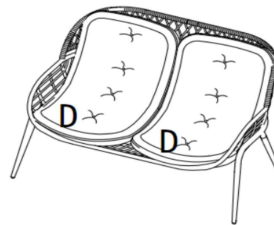

## 4 Pc Outdoor Set

Avoid using sharp objects such as a knife to cut open packing as you may accidentally damage the upholstery.

PARTS LIST			
ITEM	DESCRIPTION	SKETCH	QUANTITY
HW1	Bolt and Washer M6*15		28 PCS
HW2	Allen Key		1 PC
A	Chair		2 PCS
B	Chair Frame		2 PCS
C	Rear Leg		6 PCS
D	Cushion		4 PCS
E	Loveseat		1 PC
F	Loveseat Frame		1 PC
G	Table Top		1 PC
H	Table Leg		4 PCS
I	Table Glass		1 PC

## ASSEMBLY INSTRUCTIONS

Do not fully tighten bolts until assembly is complete.

STEP 1

STEP 2

STEP 3

STEP 4

STEP 5

STEP 6