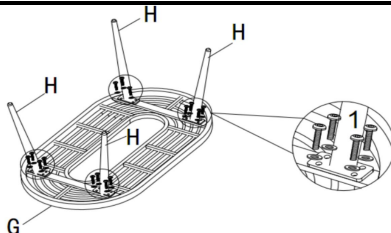

ASSEMBLY INSTRUCTIONS

Do not fully tighten bolts until assembly is complete.

STEP 7

CLEANING INSTRUCTIONS: clean with a soft cloth, brush or lightly vacuum.

ADULT ASSEMBLY REQUIRED

If you are missing any parts or have any questions regarding assembly, do not return this item to the retailers store. Please call our toll-free, customer service number and have this assembly manual open to the parts list ready to provide the model name, number and part name or number.