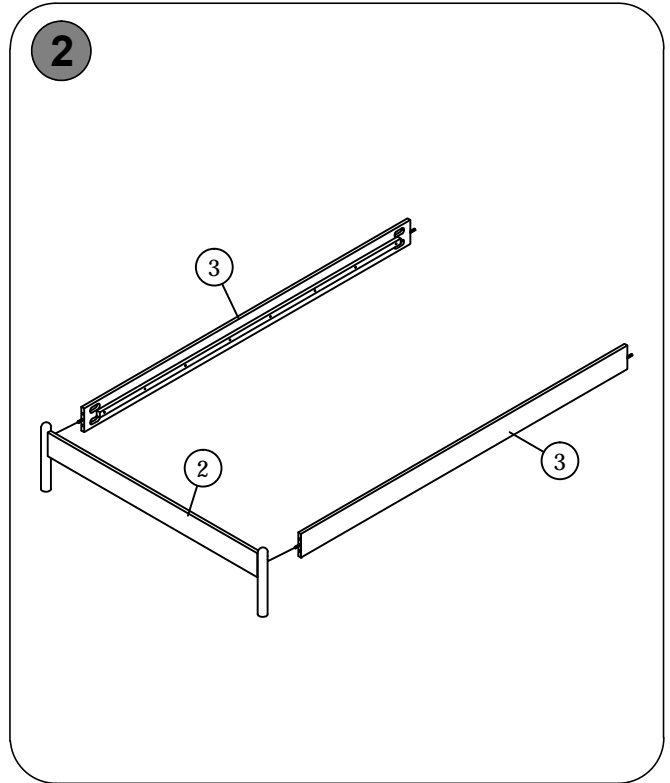

ASSEMBLY INSTRUCTIONS

FULL