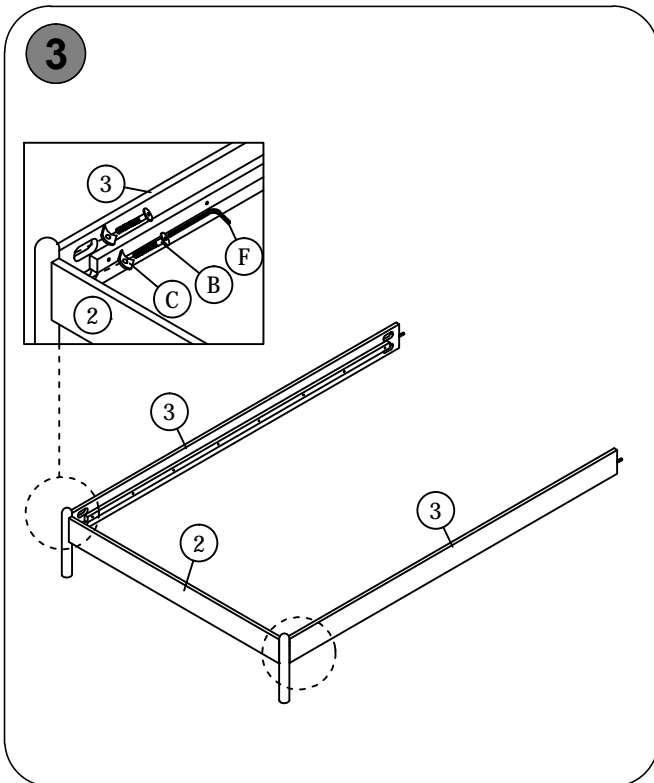

ASSEMBLY INSTRUCTIONS

FULL