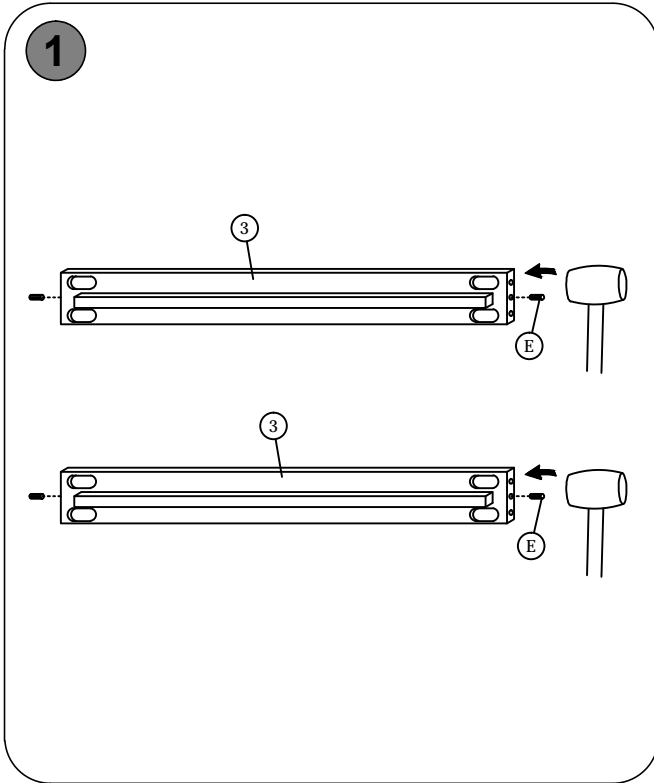

ASSEMBLY INSTRUCTIONS

FULL