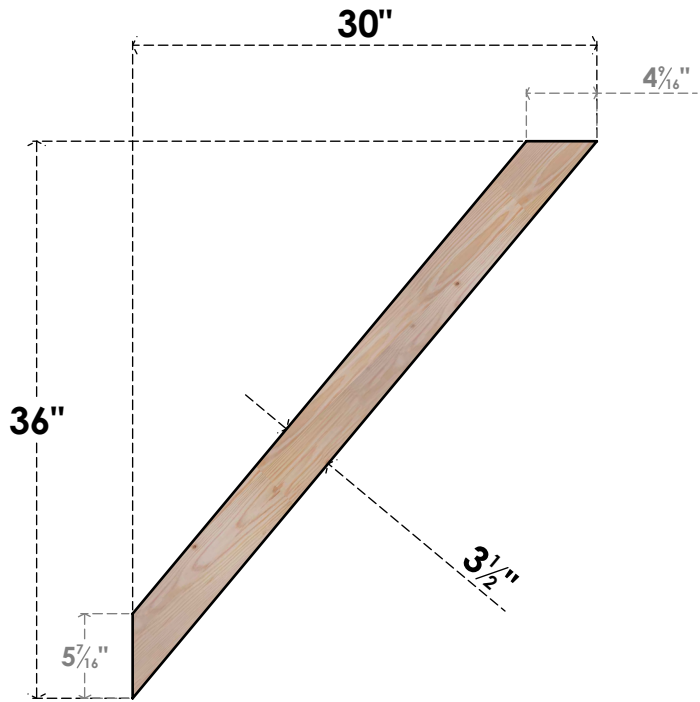

BRC04X30X36TRA00SDF

3 1/2"W X 30"D X 36"H TRADITIONAL SMOOTH BRACE, DOUGLAS FIR

SIDE

FRONT

EKENA MILLWORK
 2300 WEST MAIN ST.
 CLARKSVILLE, TX 75426
 TOLL FREE: 866-607-0453
 WWW.EKENAMILLWORK.COM

NOTES

1. INSTALLATION TO BE COMPLETED IN ACCORDANCE WITH MANUFACTURER'S SPECIFICATIONS.
2. DRAWING MAY NOT BE TO SCALE
3. THIS DRAWING IS INTENDED FOR DESIGN AND PLANNING PURPOSES ONLY.
4. ALL INFORMATION CONTAINED HEREIN WAS CURRENT AT THE TIME OF DEVELOPMENT BUT MUST BE REVIEWED AND APPROVED BY THE PRODUCT MANUFACTURER TO BE CONSIDERED ACCURATE.
5. PRODUCTS ARE NOT KILN DRIED. THIS ITEM IS UNIQUE AND WILL CONTAIN THE NATURAL VARIATIONS THAT THE WOOD SPECIES OFFERS. THIS MAY RESULT IN VARIATIONS UP TO 1/4"