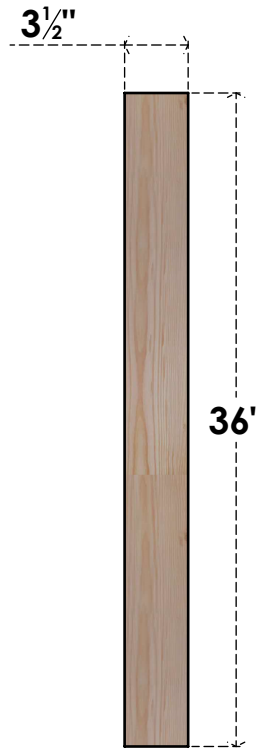

BRC04X30X36TRA00SDF

3 1/2"W X 30"D X 36"H TRADITIONAL SMOOTH BRACE, DOUGLAS FIR

SIDE

FRONT

EKENA MILLWORK
 2300 WEST MAIN ST.
 CLARKSVILLE, TX 75426
 TOLL FREE: 866-607-0453
 WWW.EKENAMILLWORK.COM

NOTES

1. INSTALLATION TO BE COMPLETED IN ACCORDANCE WITH MANUFACTURER'S SPECIFICATIONS.
2. DRAWING MAY NOT BE TO SCALE
3. THIS DRAWING IS INTENDED FOR DESIGN AND PLANNING PURPOSES ONLY.
4. ALL INFORMATION CONTAINED HEREIN WAS CURRENT AT THE TIME OF DEVELOPMENT BUT MUST BE REVIEWED AND APPROVED BY THE PRODUCT MANUFACTURER TO BE CONSIDERED ACCURATE.
5. PRODUCTS ARE NOT KILN DRIED. THIS ITEM IS UNIQUE AND WILL CONTAIN THE NATURAL VARIATIONS THAT THE WOOD SPECIES OFFERS. THIS MAY RESULT IN VARIATIONS UP TO 1/4"