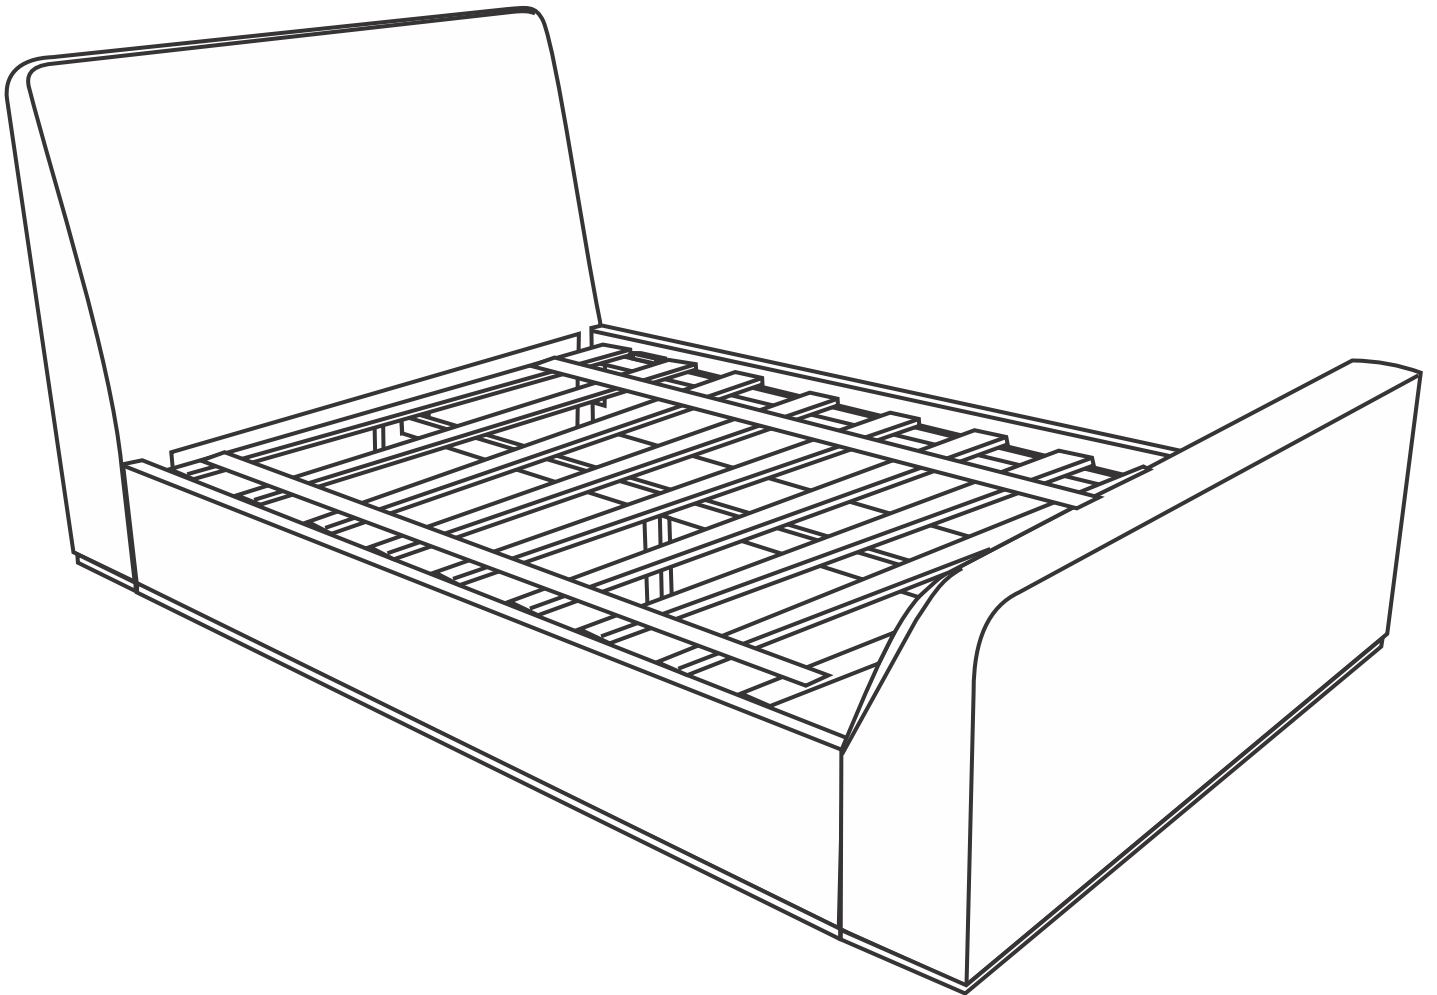

Assembly instruction Colt Bed

Assembly instruction Colt Bed

Hardware List

A		Headboard	1
B		Footboard	1
C		Stringers	2
D		Central Leg	1
E		Center support	2
F		Center beam	1
G		Wood	10
H		Bracket	4
I		Bolt 1/4" x 2 1/2" In.	4
J		Flat Washer 1/4" In.	4
K		Bolt 1/4" x 1 1/2" In.	16
L		Split Lock Washer 1/4" In.	16
M		Allen Key	1