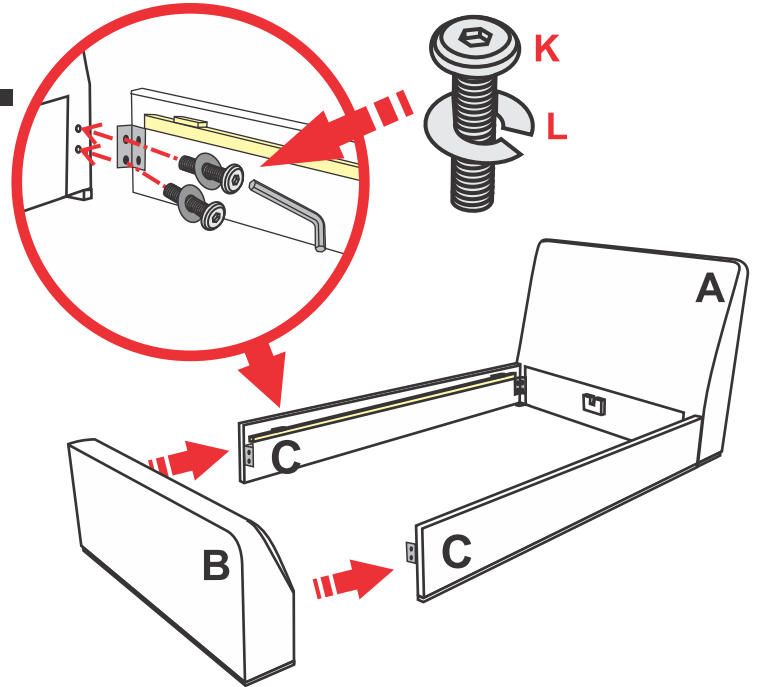

Assembly instruction Colt Bed

Assembly instruction Colt Bed

Hardware List

A		Headboard	1
B		Footboard	1
C		Stringers	2
D		Central Leg	1
E		Center support	2
F		Center beam	1
G		Wood	10
H		Bracket	4
I		Bolt 1/4" x 2 1/2" In.	4
J		Flat Washer 1/4" In.	4
K		Bolt 1/4" x 1 1/2" In.	16
L		Split Lock Washer 1/4" In.	16
M		Allen Key	1

Assembly instruction Colt Bed

Assembly instruction Colt Bed

4.-

5.-

6.-