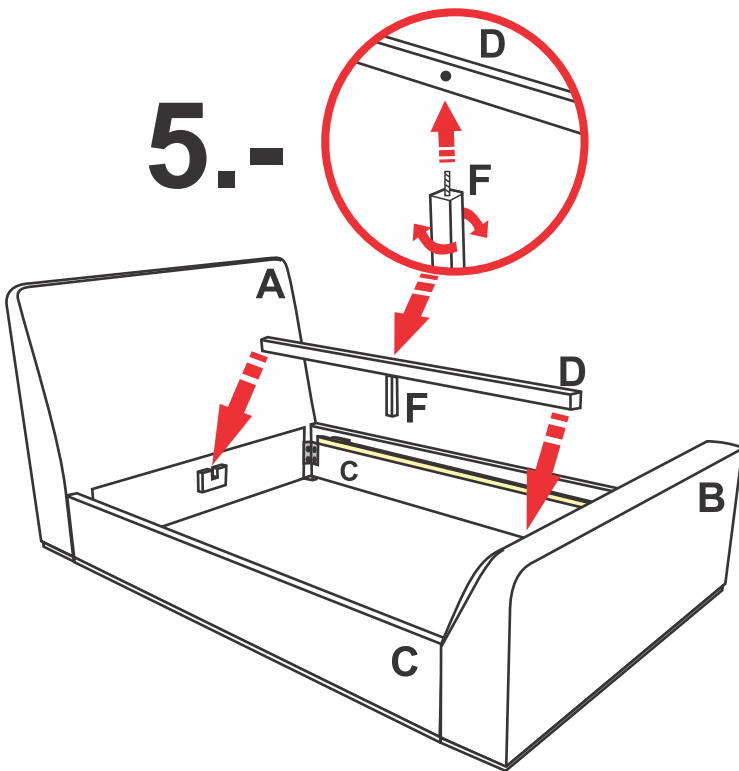

Assembly instruction Colt Bed

Assembly instruction Colt Bed

Hardware List

A		Headboard	1
B		Footboard	1
C		Stringers	2
D		Central Leg	1
E		Center support	2
F		Center beam	1
G		Wood	10
H		Bracket	4
I		Bolt 1/4" x 2 1/2" In.	4
J		Flat Washer 1/4" In.	4
K		Bolt 1/4" x 1 1/2" In.	16
L		Split Lock Washer 1/4" In.	16
M		Allen Key	1

Assembly instruction Colt Bed

Assembly instruction Colt Bed

4.-

5.-

6.-