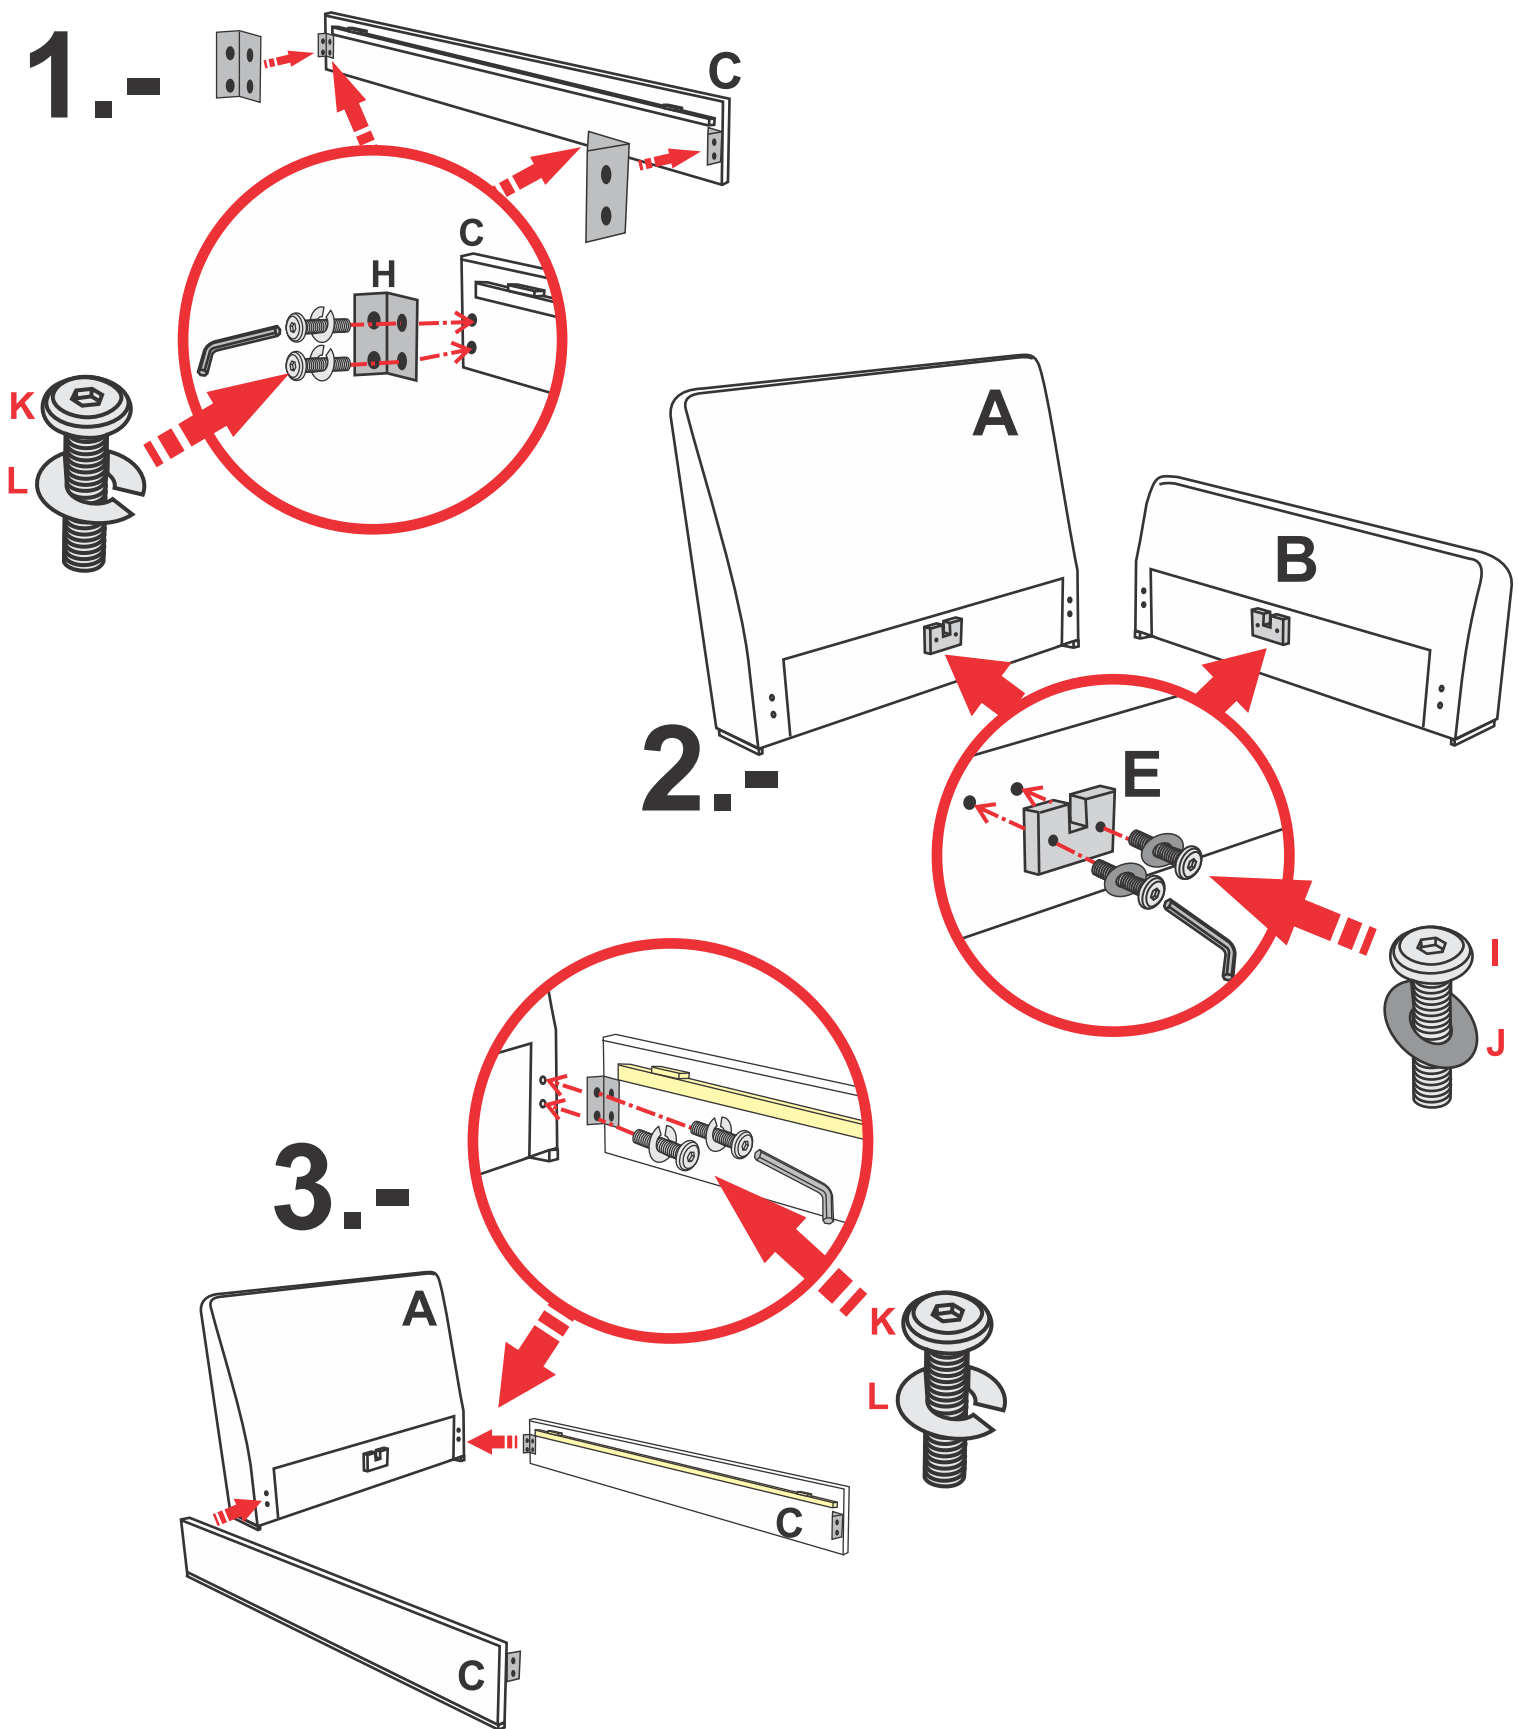

Assembly instruction Colt Bed

Assembly instruction Colt Bed

Hardware List

A		Headboard	1
B		Footboard	1
C		Stringers	2
D		Central Leg	1
E		Center support	2
F		Center beam	1
G		Wood	10
H		Bracket	4
I		Bolt 1/4" x 2 1/2" In.	4
J		Flat Washer 1/4" In.	4
K		Bolt 1/4" x 1 1/2" In.	16
L		Split Lock Washer 1/4" In.	16
M		Allen Key	1

Assembly instruction Colt Bed

Assembly instruction Colt Bed

4.-

5.-

6.-