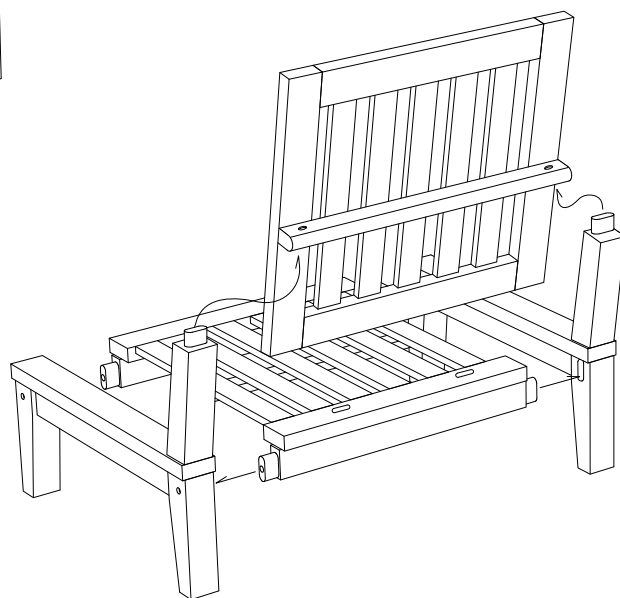

DEEP SEATING CENTER UNIT

1

2

Hardware

M 6 X 4cm = 2 pcs

M 6 X 7cm = 6 pcs

Allen Wrench M4 = 1 pcs

3