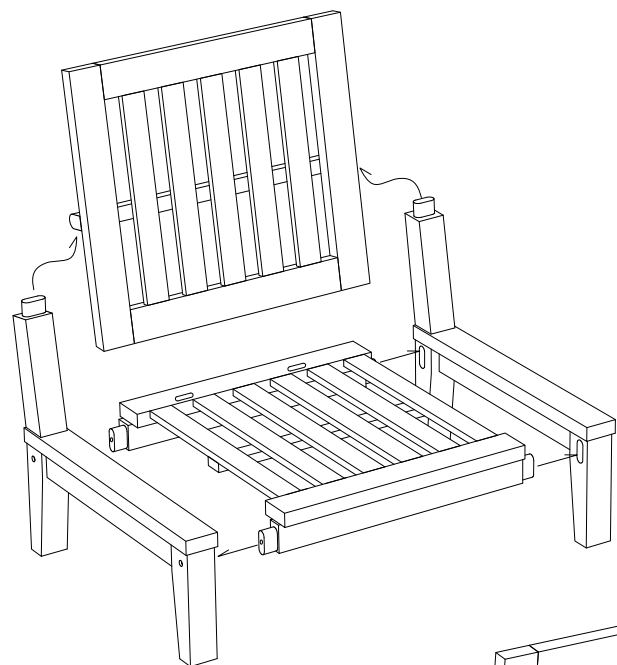

DEEP SEATING CENTER UNIT

1

2

Hardware

M 6 X 4cm = 2 pcs

M 6 X 7cm = 6 pcs

Allen Wrench M4 = 1 pcs

3