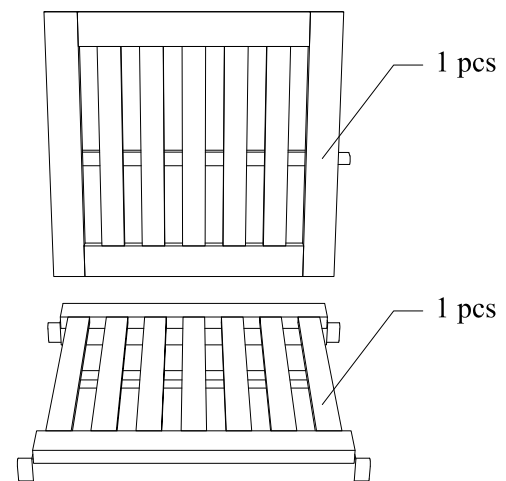

DEEP SEATING CENTER UNIT

1

2

Hardware

M 6 X 4cm = 2 pcs

M 6 X 7cm = 6 pcs

Allen Wrench M4 = 1 pcs

3