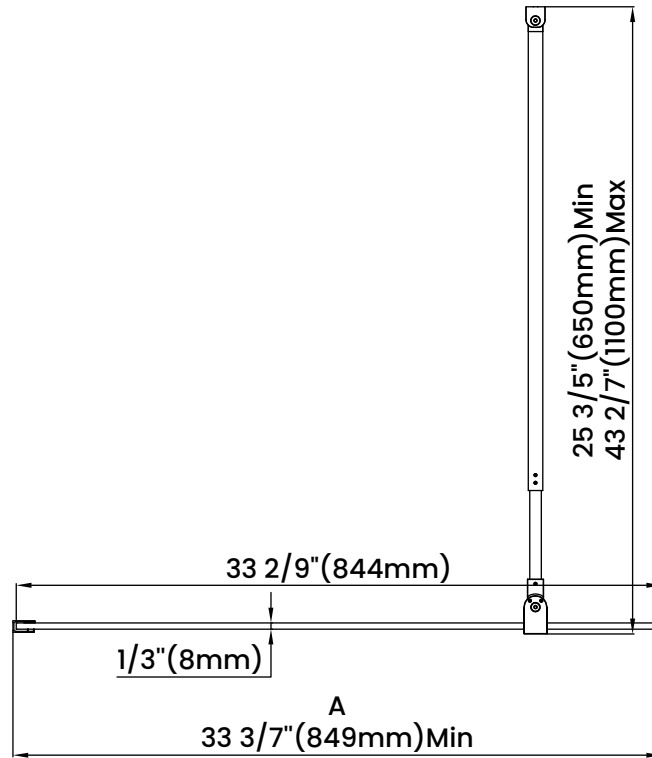

Measurements

A	Min/Max Shower Door Width
B	Shower Door Height

Measurements provided are in mm and inches.

Measurements	
A	Min/Max Shower Door Width
B	Shower Door Height

Measurements provided are in mm and inches.