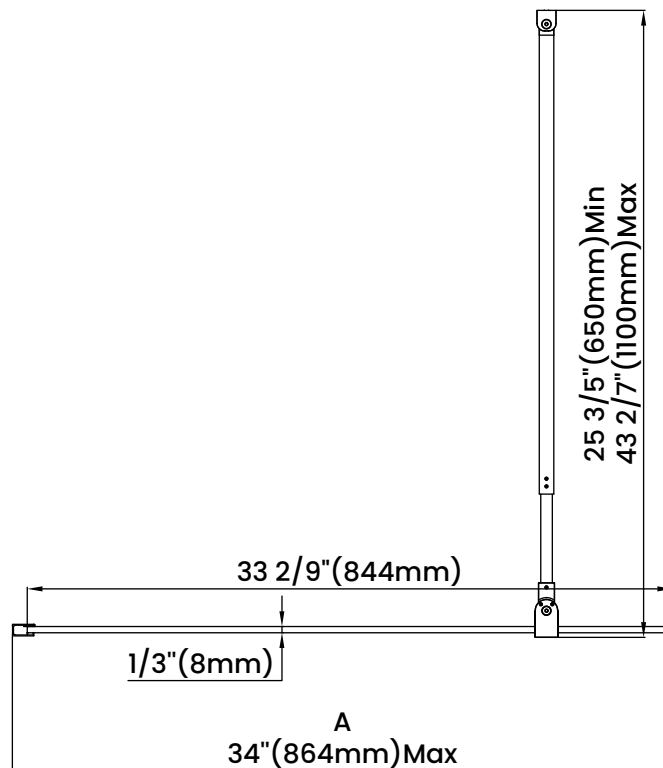

Measurements

A	Min/Max Shower Door Width
B	Shower Door Height

Measurements provided are in mm and inches.

Measurements	
A	Min/Max Shower Door Width
B	Shower Door Height

Measurements provided are in mm and inches.