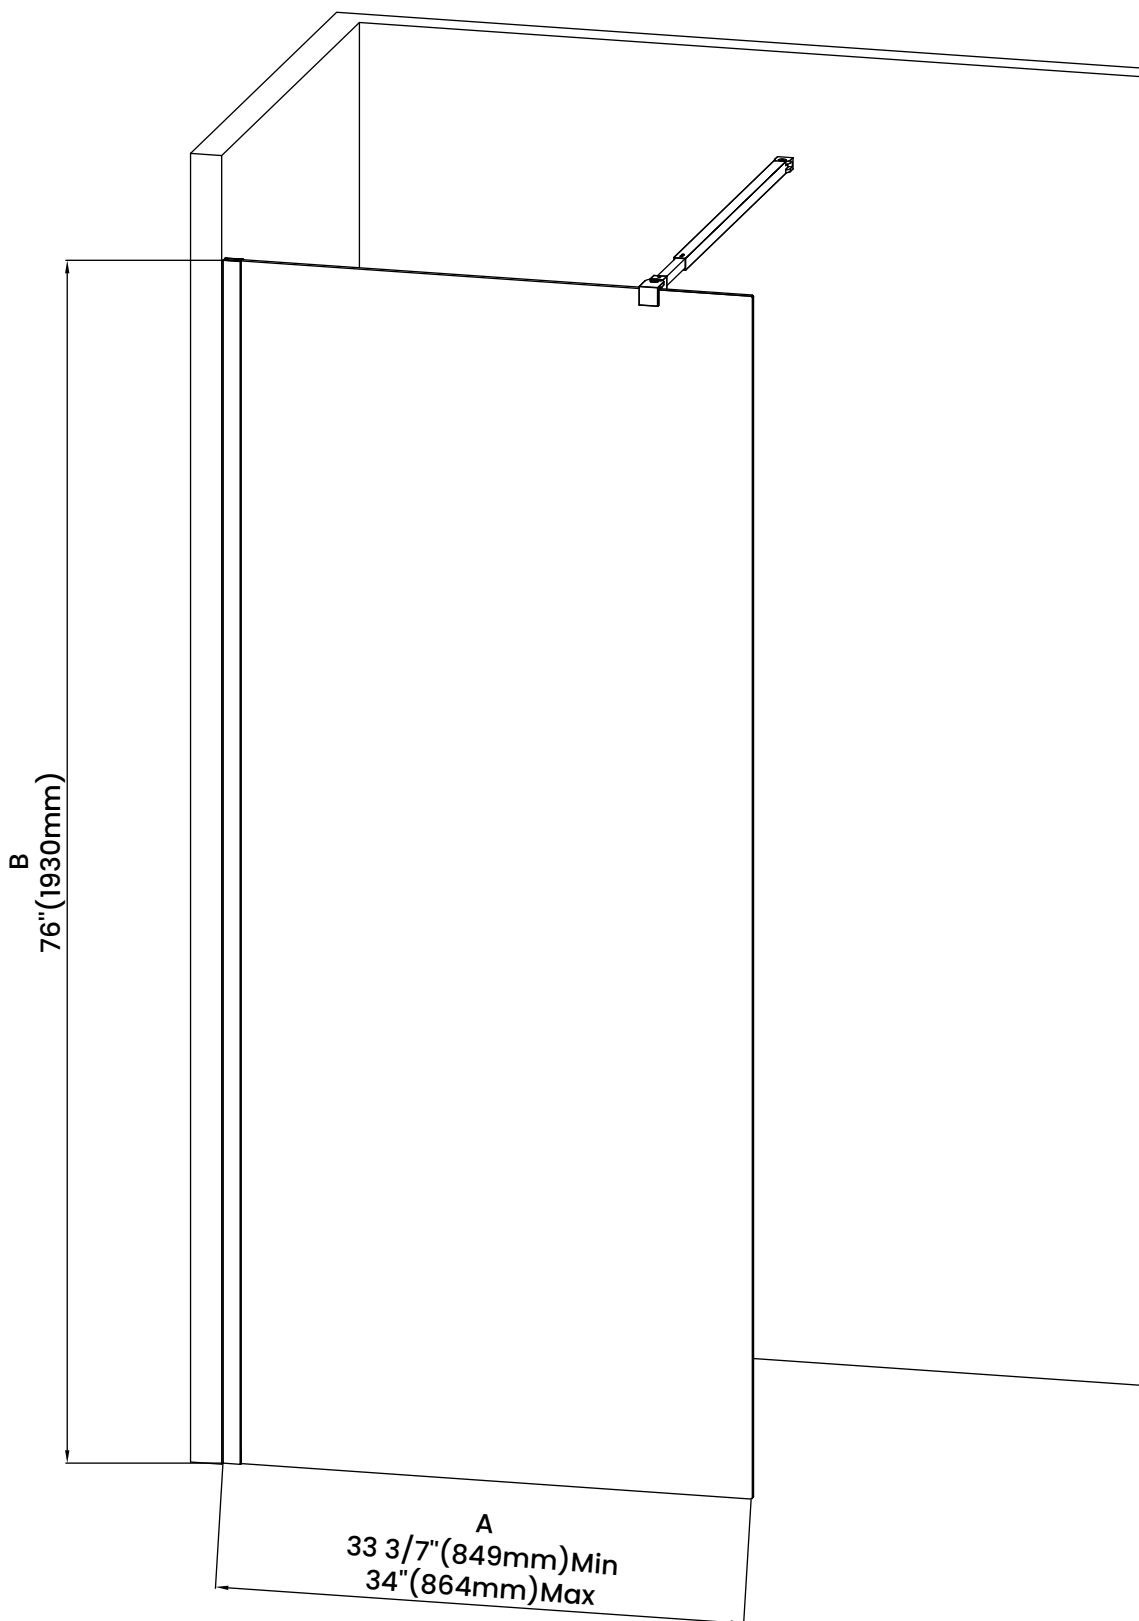

Measurements

A	Min/Max Shower Door Width
B	Shower Door Height

Measurements provided are in mm and inches.

Measurements	
A	Min/Max Shower Door Width
B	Shower Door Height

Measurements provided are in mm and inches.