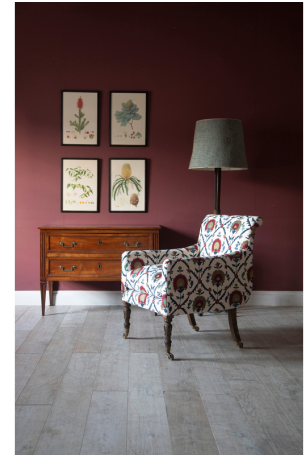

Winchelsea - Red/ Blue

SKU: BF10905.1.0

LEE JOFA

SKU: **BF10905.1.0**

Repeat UOM: **cm cm (0 in)**

Horizontal Repeat: **63 cm (24.8 in)**

Type: **Embroidery**

End Use: **Multipurpose**

Width: **126 cm (49.61 in)**

Vertical Repeat: **32 cm (12.6 in)**

Brand: **G P & J Baker**

Railroaded: **No**

Composition: **Linen - 66%, Polyester - 34%**