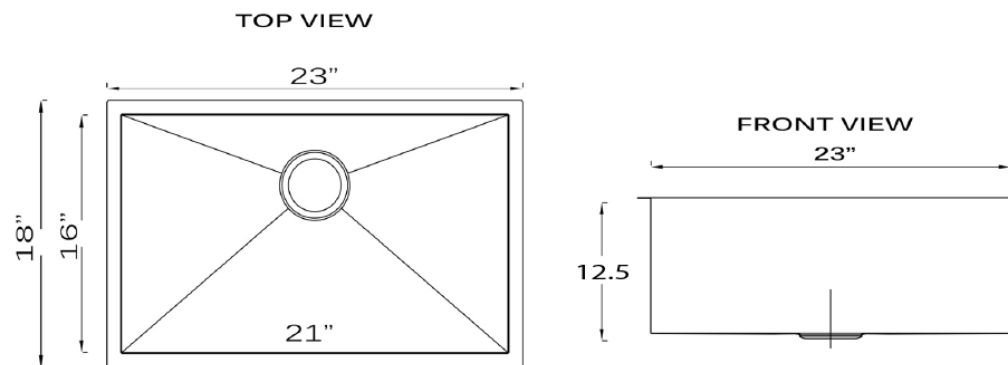

## Undermount Kitchen Sink / Laundry Sink

Overall Dimensions	Interior Dimensions	Bowl Height	Bowl Depth	Drain Dimensions
23" x 18"	21" x 16"	12.5"	12"	3.5" Opening

## Features

- Hand Hammered
- 3.5" drain opening
- Nominal dimensions may vary
- 18 gauge stainless steel
- 12" bowl depth
- Undermount installation
- Garbage Disposal Safe

PROJECT/ NAME:

ARCHITECT/CONTRACTOR: