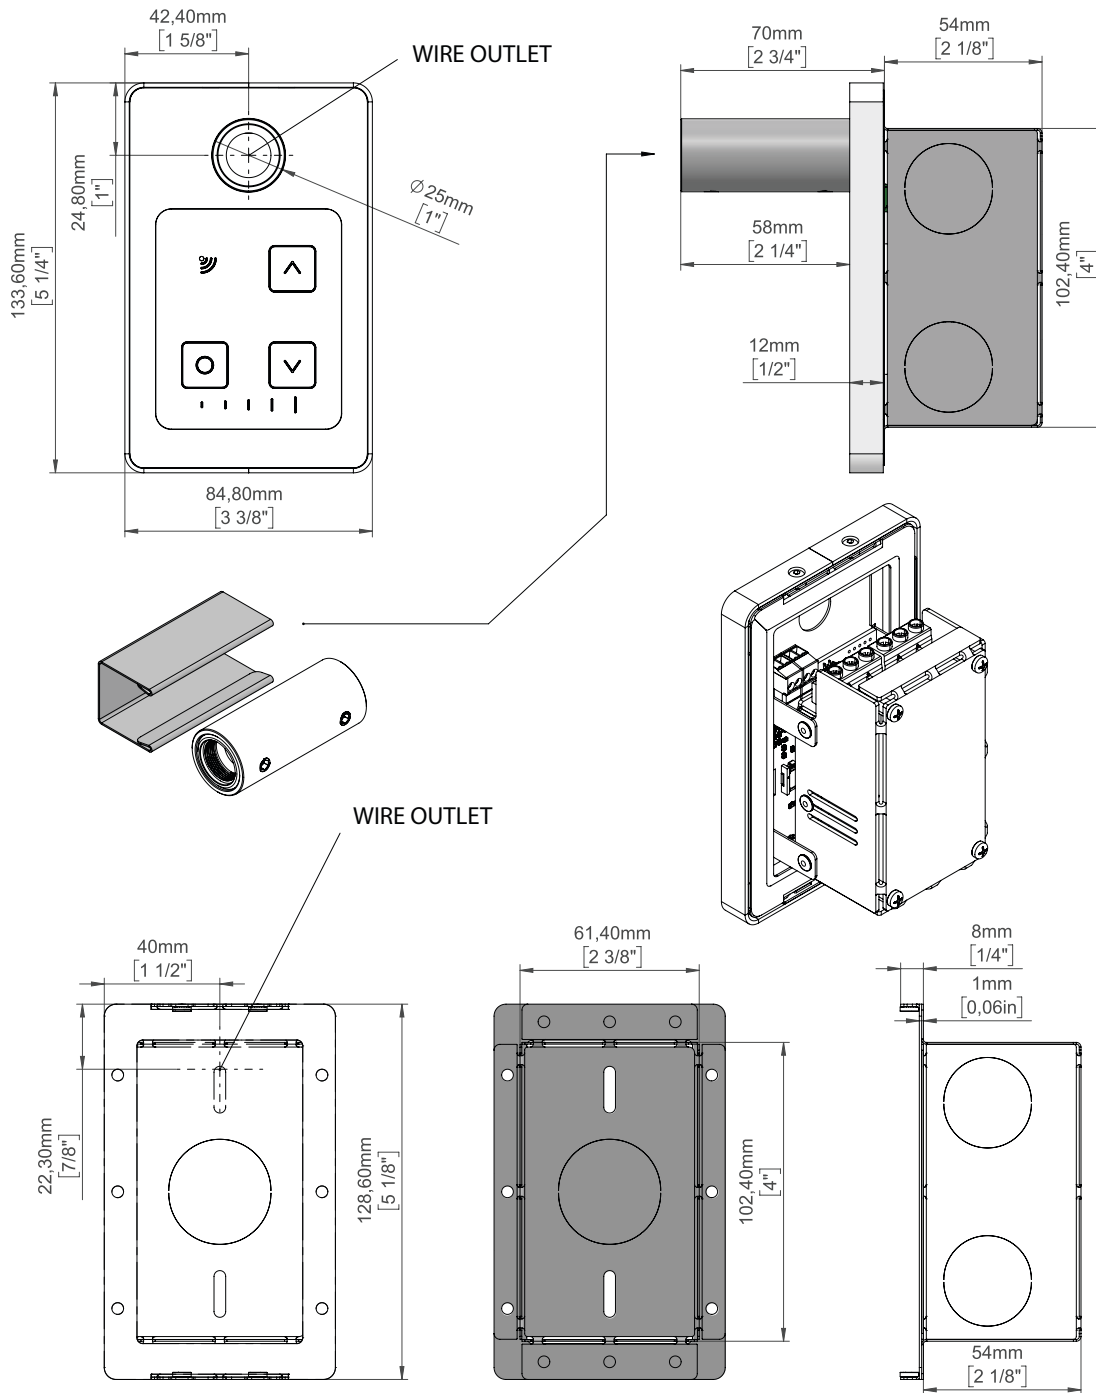

TOUCH DIGITAL HEAT CONTROLLER MODEL: ATW-TDHC

TECHNICAL DRAWING

ATW-TDHC-P
POLISHED

ATW-TDHC-B
BRUSHED

ATW-TDHC-MB
MATTE BLACK

ATW-TDHC-SB
SATIN BRASS

ATW-TDHC-W
WHITE

ATW-TDHC-BB
BRUSHED BRONZE

Amba
HEATED TOWEL RACKS
www.ambaproducts.com

MAX LOAD

VOLTS: 115
WATTS: 1200
AMPS: 10.0