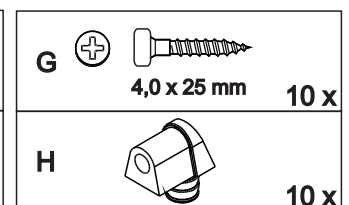

Width = 95cm  
Depth = 50cm  
Height = 44,5cm