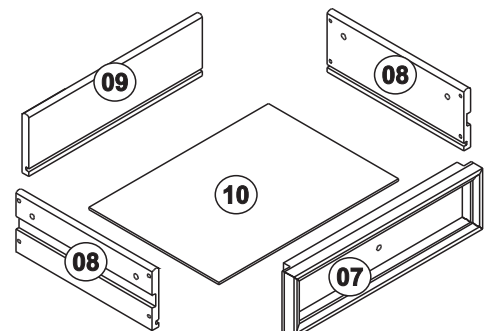

# CORONA COFFEE TABLE #COR22

- Please check that all fittings are correct before assembling the item.
- Replacement parts can be supplied for any damages to the item.
- Please keep all packaging until the item is assembled as we will require information from this if replacement parts are required.
- If you have any questions regarding the assembly of your item please call 01709 836856 or email [admin@mercercersfurniture.co.uk](mailto:admin@mercercersfurniture.co.uk)

Width = 95cm  
Depth = 50cm  
Height = 44,5cm