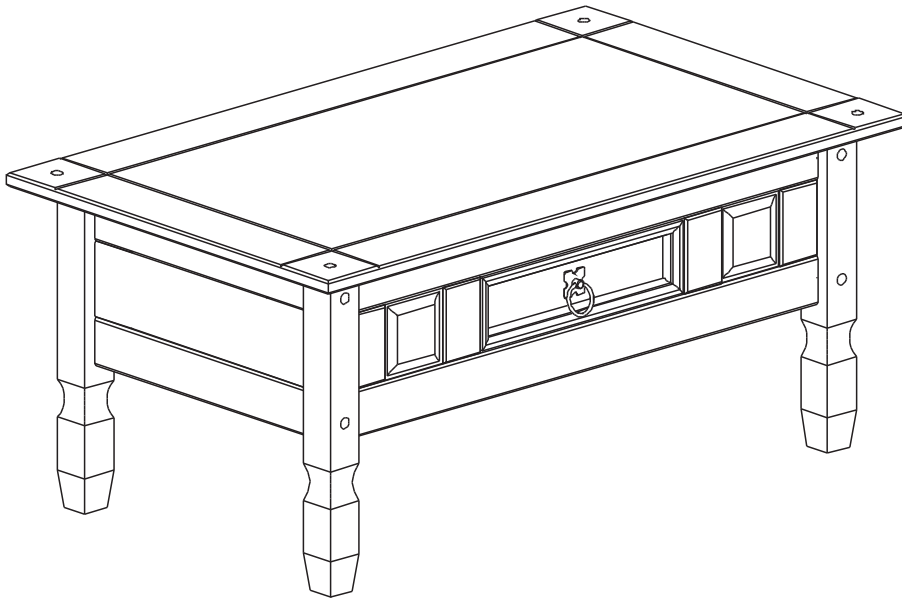

# CORONA COFFEE TABLE #COR22

- Please check that all fittings are correct before assembling the item.
- Replacement parts can be supplied for any damages to the item.
- Please keep all packaging until the item is assembled as we will require information from this if replacement parts are required.
- If you have any questions regarding the assembly of your item please call 01709 836856 or email [admin@mercercersfurniture.co.uk](mailto:admin@mercercersfurniture.co.uk)

Width = 95cm  
Depth = 50cm  
Height = 44,5cm