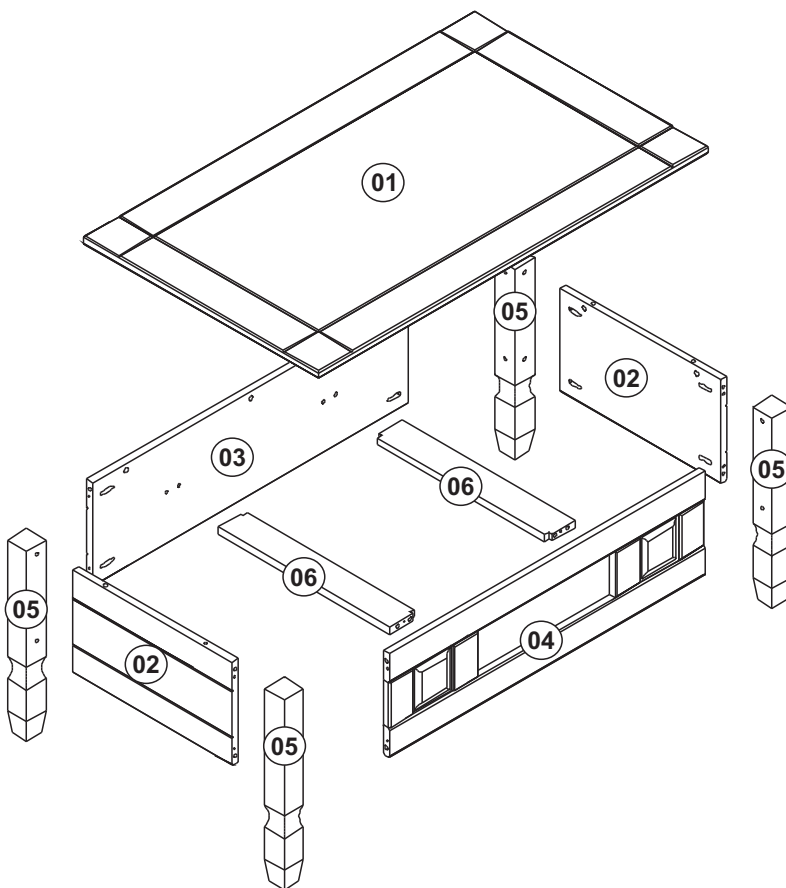

# CORONA COFFEE TABLE #COR22

- Please check that all fittings are correct before assembling the item.
- Replacement parts can be supplied for any damages to the item.
- Please keep all packaging until the item is assembled as we will require information from this if replacement parts are required.
- If you have any questions regarding the assembly of your item please call 01709 836856 or email [admin@mercercersfurniture.co.uk](mailto:admin@mercercersfurniture.co.uk)

Width = 95cm  
Depth = 50cm  
Height = 44,5cm