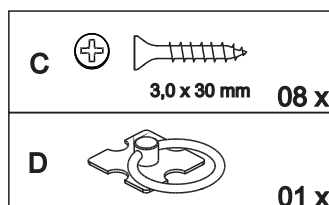

Width = 95cm  
Depth = 50cm  
Height = 44,5cm