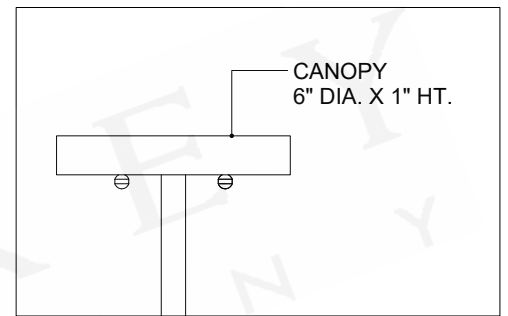

ITEM: 9000-1362

Overall Dimensions

Height: 12.5"

Diameter: 20"

TOP VIEW

CANOPY DETAIL

FRONT VIEW