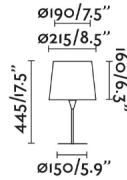

General characteristics

Fixation	Table
voltage	120V
Hertz	60Hz
Cable length	0.02 ft
Switch type	On/Off
Max. Power	15W

Material

Body/Structure	Steel
Screen	Textile

Finish

Body/Structure	Black
Screen	Yellow
Location	Dry locations only
US Certification	Portátiles ETLus