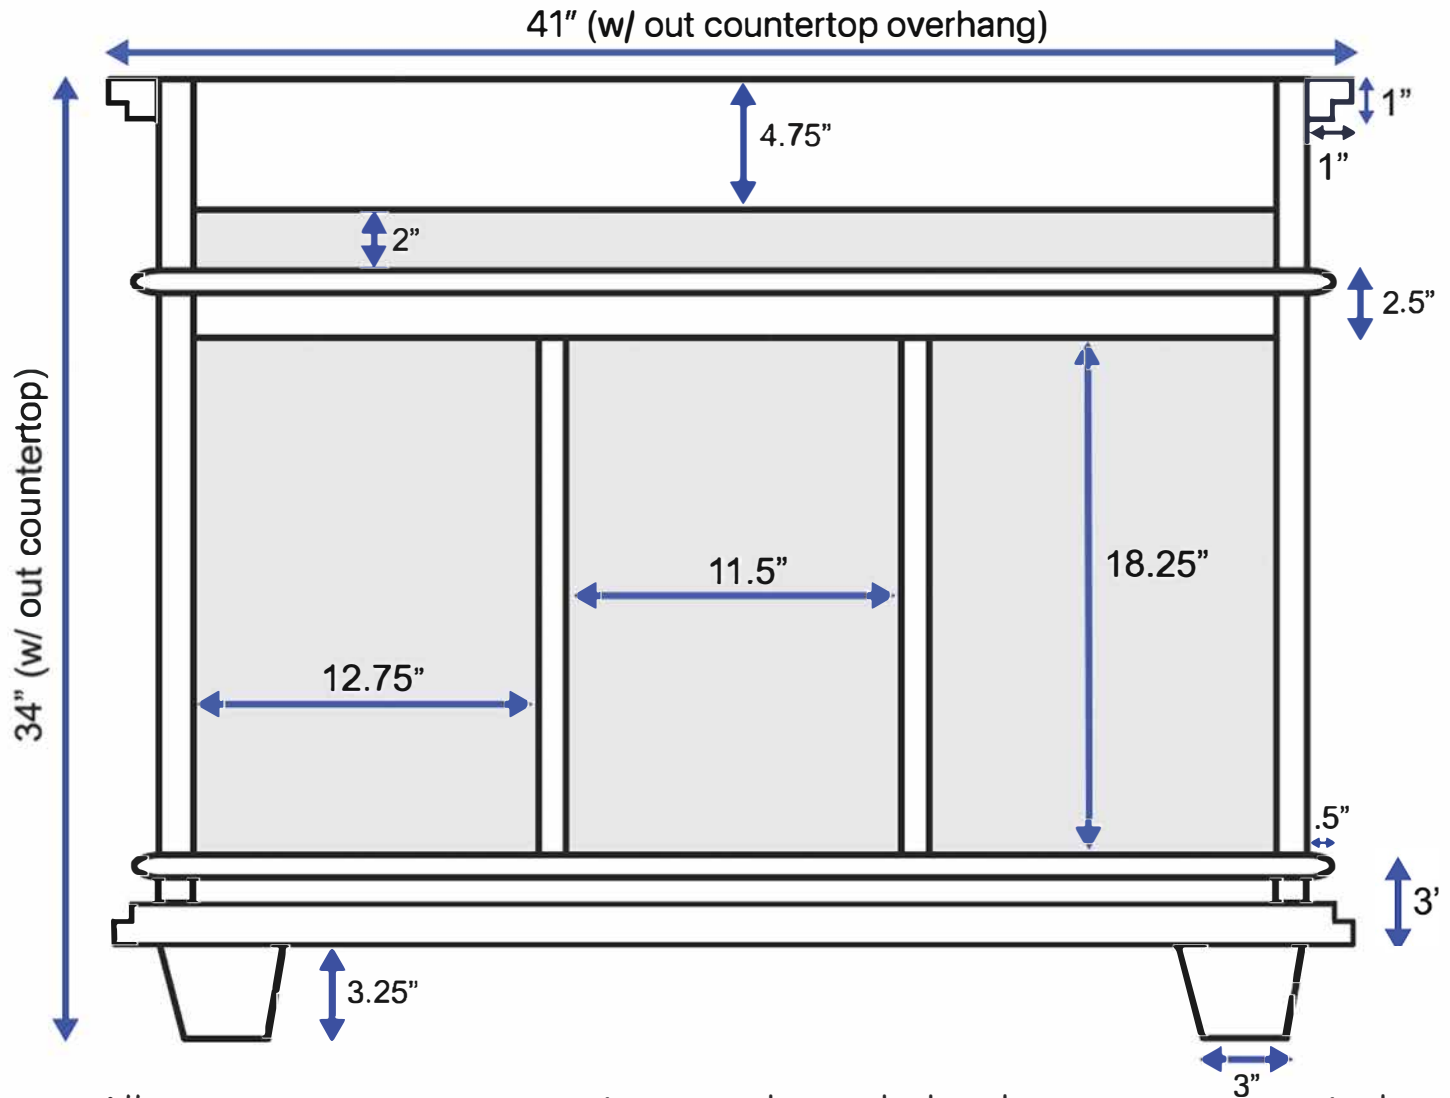

42-inch Bath Vanity (Back View)

All measurements are approximate and rounded to the nearest quarter-inch. Please allow for a slight margin of error.