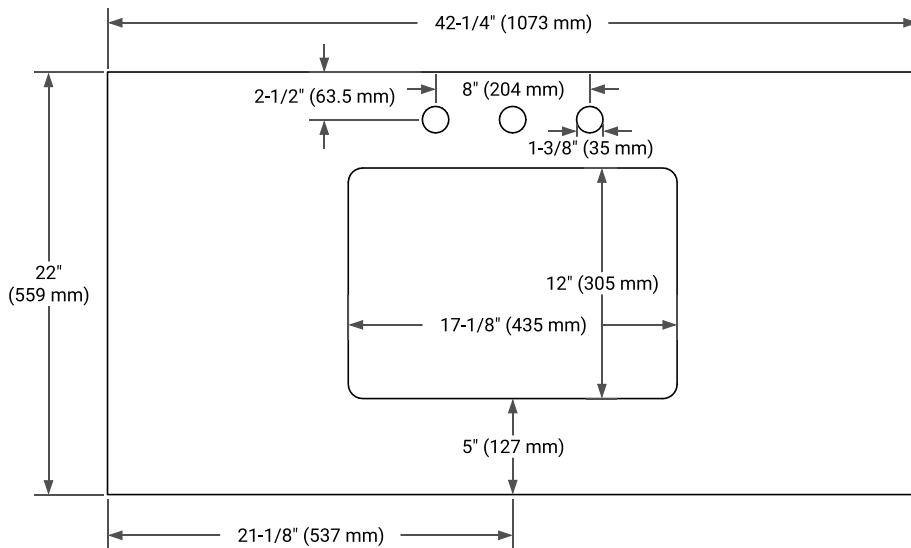

42" SINGLE RECTANGLE SINK COUNTERTOP WITH 1.5 IN. THICKNESS

OVERALL DIMENSIONS

42.25" W x 22" D x 1.5" H

COUNTERTOP OPTIONS

Carrara White Quartz

FEATURES

- Solid countertop with mitered edges & seams
- Undermount white rectangular sink
- Pre-drilled for 8" widespread faucet

INCLUDED

- Countertop
- Matching Backsplash
- Rectangle Sink

COUNTERTOP PLAN VIEW

EDGE SIDE VIEW

THREE DIMENSIONAL COUNTERTOP VIEW