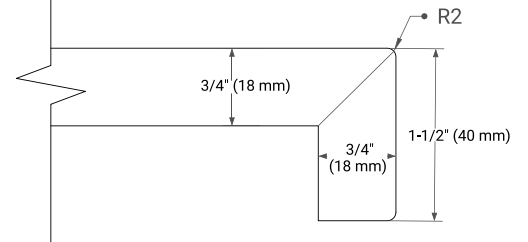

42" SINGLE RECTANGLE SINK COUNTERTOP WITH 1.5 IN. THICKNESS

OVERALL DIMENSIONS

42.25" W x 22" D x 1.5" H

COUNTERTOP OPTIONS

Carrara White Quartz

FEATURES

- Solid countertop with mitered edges & seams
- Undermount white rectangular sink
- Pre-drilled for 8" widespread faucet

INCLUDED

- Countertop
- Matching Backsplash
- Rectangle Sink

COUNTERTOP PLAN VIEW

EDGE SIDE VIEW

THREE DIMENSIONAL COUNTERTOP VIEW