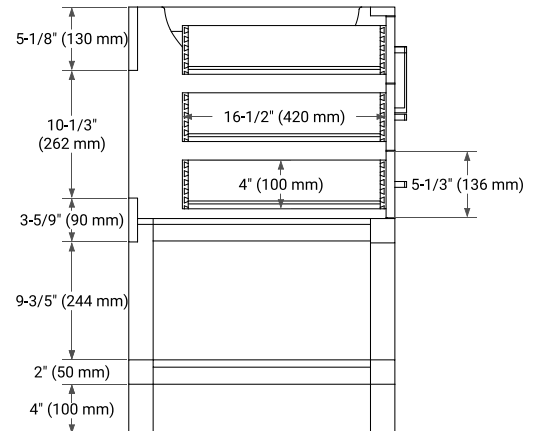

42" SINGLE SINK BASE CABINET

BASE CABINET DIMENSIONS

42" W x 21.5" D x 34.5" H

FEATURES

- Solid wood frame & plywood panels
- Dovetail drawers and joints
- Soft closing doors & drawers

HARDWARE FINISHES*

Brushed Nickel Satin Brass Matte Black Polished Chrome

42" SINGLE RECTANGLE SINK COUNTERTOP WITH 1.5 IN. THICKNESS

OVERALL DIMENSIONS

42.25" W x 22" D x 1.5" H

COUNTERTOP OPTIONS

Carrara White Quartz

FEATURES

- Solid countertop with mitered edges & seams
- Undermount white rectangular sink
- Pre-drilled for 8" widespread faucet

INCLUDED

- Countertop
- Matching Backsplash
- Rectangle Sink

COUNTERTOP PLAN VIEW

EDGE SIDE VIEW

THREE DIMENSIONAL COUNTERTOP VIEW