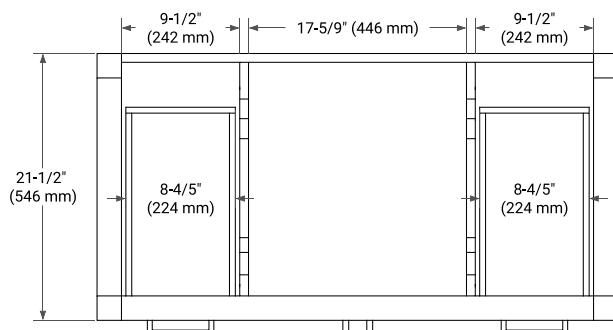

42" SINGLE SINK BASE CABINET

BASE CABINET DIMENSIONS

42" W x 21.5" D x 34.5" H

FEATURES

- Solid wood frame & plywood panels
- Dovetail drawers and joints
- Soft closing doors & drawers

HARDWARE FINISHES*

Brushed Nickel Satin Brass Matte Black Polished Chrome

42" SINGLE RECTANGLE SINK COUNTERTOP WITH 1.5 IN. THICKNESS

OVERALL DIMENSIONS

42.25" W x 22" D x 1.5" H

COUNTERTOP OPTIONS

Carrara White Quartz

FEATURES

- Solid countertop with mitered edges & seams
- Undermount white rectangular sink
- Pre-drilled for 8" widespread faucet

INCLUDED

- Countertop
- Matching Backsplash
- Rectangle Sink

COUNTERTOP PLAN VIEW

EDGE SIDE VIEW

THREE DIMENSIONAL COUNTERTOP VIEW