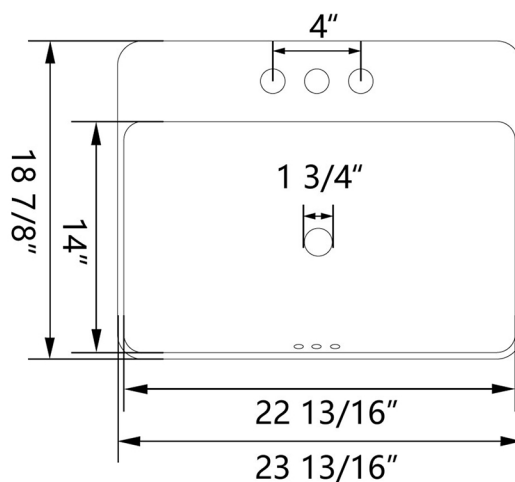

Model #DV-1DS0332

Overall Dimension: 23 13/16" L x 18 7/8" W x 6 11/16" H

Features:

- Made from high-quality ceramic using a high-temperature calcination process, this sink is highly durable, maintaining a fresh and clean appearance over time without cracking or staining.
- Multiple faucet hole options allow for flexible faucet setups, with this model featuring a 4-inch 3-hole configuration and other options available to meet diverse needs.
- Thick glazed surface ensures easy cleaning and low water absorption. The built-in overflow hole prevents accidental water spills, keeping your bathroom neat and tidy.
- Semi-recessed drop-in design with pre-drilled holes makes installation quick and effortless, while optimizing countertop space and creating an elegant centerpiece.
- Designed with sleek lines and a modern aesthetic, the sink enhances any contemporary bathroom decor.

Package Included:

• Drop-in Sink

• User Manual

Technical Specifications:

- + Product Size: 23 13/16" L x 18 7/8" W x 6 11/16" H
- + Sink Interior Size: 22 13/16" L x 14" W x 4 3/4"H
- + Weight: 28.44 lbs
- + Color: White
- + Drain: 1 3/4" Diameter
- + Faucet Holes: 1 3/8" Diameter