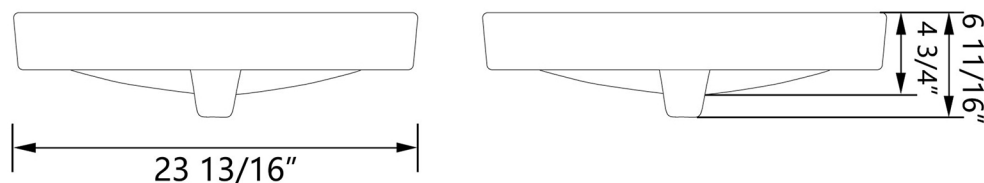

Model #DV-1DS0332

Overall Dimension: 23 13/16" L x 18 7/8" W x 6 11/16" H

Features:

- Made from high-quality ceramic using a high-temperature calcination process, this sink is highly durable, maintaining a fresh and clean appearance over time without cracking or staining.
- Multiple faucet hole options allow for flexible faucet setups, with this model featuring a 4-inch 3-hole configuration and other options available to meet diverse needs.
- Thick glazed surface ensures easy cleaning and low water absorption. The built-in overflow hole prevents accidental water spills, keeping your bathroom neat and tidy.
- Semi-recessed drop-in design with pre-drilled holes makes installation quick and effortless, while optimizing countertop space and creating an elegant centerpiece.
- Designed with sleek lines and a modern aesthetic, the sink enhances any contemporary bathroom decor.

Package Included:

• Drop-in Sink

• User Manual

Technical Specifications:

- + Product Size: 23 13/16" L x 18 7/8" W x 6 11/16" H
- + Sink Interior Size: 22 13/16" L x 14" W x 4 3/4"H
- + Weight: 28.44 lbs
- + Color: White
- + Drain: 1 3/4" Diameter
- + Faucet Holes: 1 3/8" Diameter