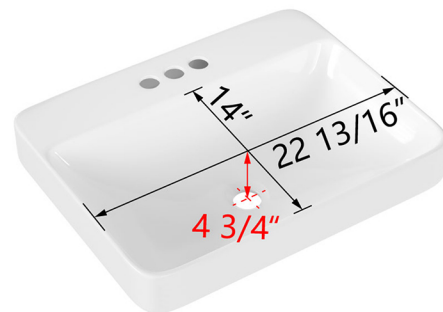

Model #DV-1DS0332

Overall Dimension: 23 13/16" L x 18 7/8" W x 6 11/16" H

Features:

- Made from high-quality ceramic using a high-temperature calcination process, this sink is highly durable, maintaining a fresh and clean appearance over time without cracking or staining.
- Multiple faucet hole options allow for flexible faucet setups, with this model featuring a 4-inch 3-hole configuration and other options available to meet diverse needs.
- Thick glazed surface ensures easy cleaning and low water absorption. The built-in overflow hole prevents accidental water spills, keeping your bathroom neat and tidy.
- Semi-recessed drop-in design with pre-drilled holes makes installation quick and effortless, while optimizing countertop space and creating an elegant centerpiece.
- Designed with sleek lines and a modern aesthetic, the sink enhances any contemporary bathroom decor.

Package Included:

• Drop-in Sink

• User Manual

Technical Specifications:

- + Product Size: 23 13/16" L x 18 7/8" W x 6 11/16" H
- + Sink Interior Size: 22 13/16" L x 14" W x 4 3/4"H
- + Weight: 28.44 lbs
- + Color: White
- + Drain: 1 3/4" Diameter
- + Faucet Holes: 1 3/8" Diameter