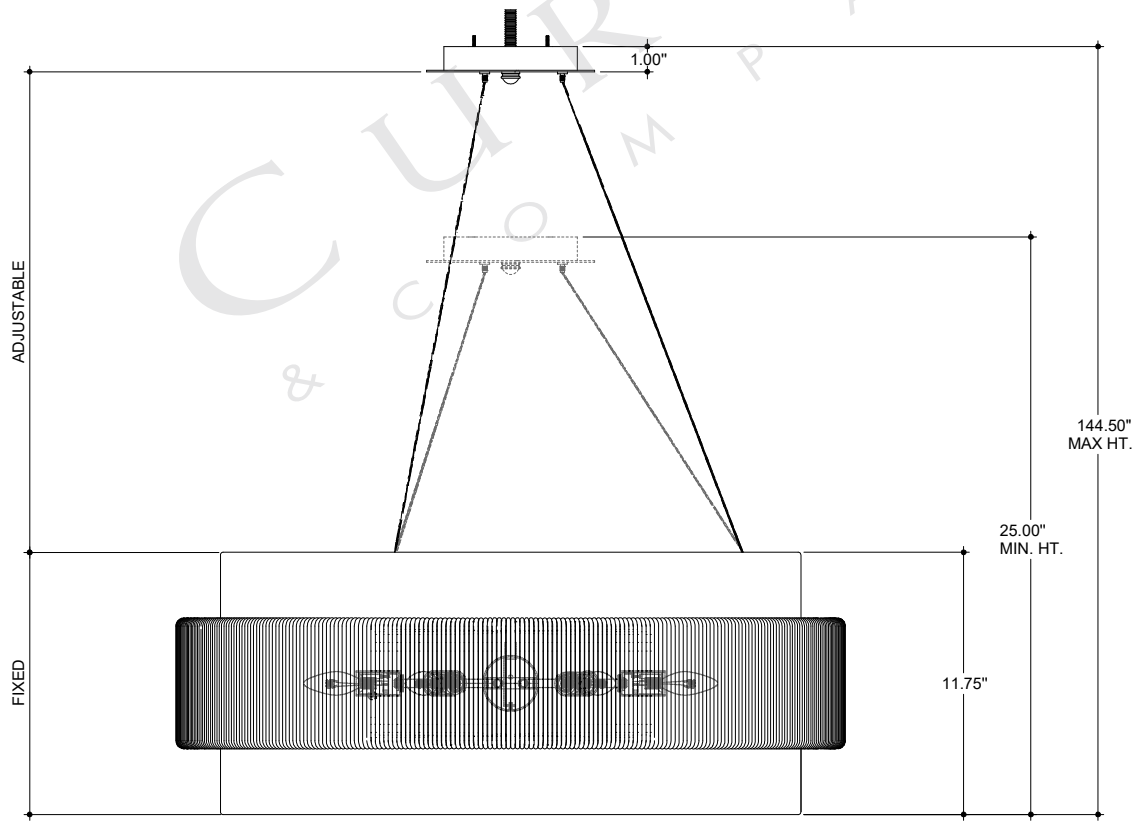

30.00" DIA. BODY  
 7.50" DIA. CANOPY  
 1.00" H X 4.25" W  
 CROSS BAR

TOP VIEW

CANOPY DETAIL

FRONT VIEW

9000-0735

ALL WORK © 2020 CURREY & COMPANY