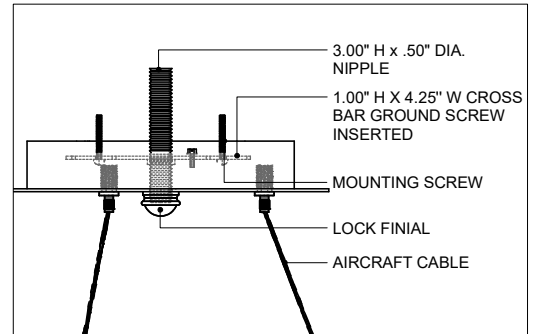

30.00" DIA. BODY  
 7.50" DIA. CANOPY  
 1.00" H X 4.25" W  
 CROSS BAR

TOP VIEW

CANOPY DETAIL

FRONT VIEW

9000-0735

ALL WORK © 2020 CURREY & COMPANY