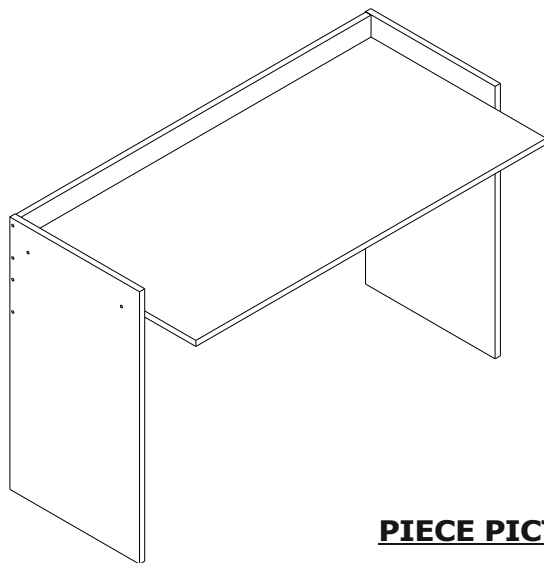

INSTALLATION AND USE MANUAL

YOU CAN SUPPORT WITH THE FOLLOWING COMMUNICATION INFORMATION ON PROBLEMS WITH THE PRODUCT SET UP.

STUDY DESK 55inch

ACCESSORIES LIST

Cabin Screw Alyan Head 50 lik  12x	Kabin screw Stopper  12x
PLASTIC BRACKET 27*27*27 WHITE  2x	Chipboard 3.5x18  8x
SPIKED PAPUCA (WHITE) 4x	Alyan KEY 4lük  1x