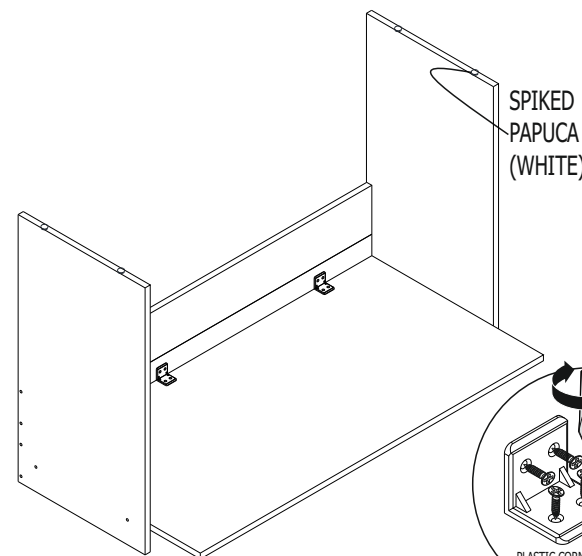

INSTALLATION AND USE MANUAL

YOU CAN SUPPORT WITH THE FOLLOWING COMMUNICATION INFORMATION ON PROBLEMS WITH THE PRODUCT SET UP.

STUDY DESK 55inch

ACCESSORIES LIST

Cabin Screw Alyan Head 50 lik  12x	Kabin screw Stopper  12x
PLASTIC BRACKET 27*27*27 WHITE  2x	Chipboard 3.5x18  8x
SPIKED PAPUCA (WHITE) 4x	Alyan KEY 4lük  1x

PIECE PICTURES

1.STEP

2.STEP

Kabin screw Stopper & Minifix Stopper