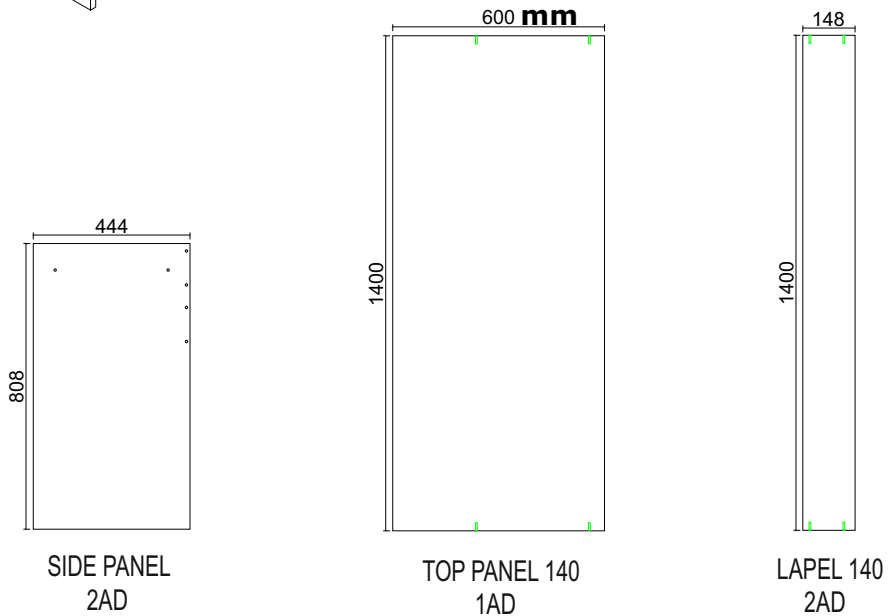

PIECE PICTURES