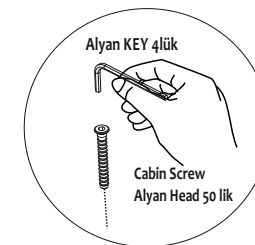

INSTALLATION AND USE MANUAL

YOU CAN SUPPORT WITH THE FOLLOWING COMMUNICATION INFORMATION ON PROBLEMS WITH THE PRODUCT SET UP.

STUDY DESK 55inch

ACCESSORIES LIST

Cabin Screw Alyan Head 50 lik  12x	Kabin screw Stopper  12x
PLASTIC BRACKET 27*27*27 WHITE  2x	Chipboard 3.5x18  8x
SPIKED PAPUCA (WHITE) 4x	Alyan KEY 4lük  1x

PIECE PICTURES

1.STEP

2.STEP

Kabin screw Stopper & Minifix Stopper