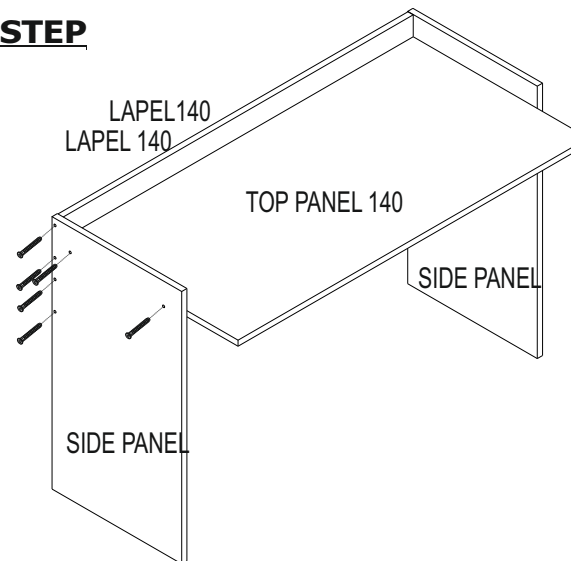

INSTALLATION AND USE MANUAL

YOU CAN SUPPORT WITH THE FOLLOWING COMMUNICATION INFORMATION ON PROBLEMS WITH THE PRODUCT SET UP.

STUDY DESK 55inch

ACCESSORIES LIST

Cabin Screw Alyan Head 50 lik  12x	Kabin screw Stopper  12x
PLASTIC BRACKET 27*27*27 WHITE  2x	Chipboard 3.5x18  8x
SPIKED PAPUCA (WHITE) 4x	Alyan KEY 4lük  1x

PIECE PICTURES

1.STEP

2.STEP

Kabin screw Stopper & Minifix Stopper