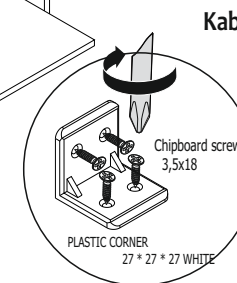

INSTALLATION AND USE MANUAL

YOU CAN SUPPORT WITH THE FOLLOWING COMMUNICATION INFORMATION ON PROBLEMS WITH THE PRODUCT SET UP.

STUDY DESK 55inch

ACCESSORIES LIST

Cabin Screw Alyan Head 50 lik  12x	Kabin screw Stopper  12x
PLASTIC BRACKET 27*27*27 WHITE  2x	Chipboard 3.5x18  8x
SPIKED PAPUCA (WHITE) 4x	Alyan KEY 4lük  1x

PIECE PICTURES

1.STEP

2.STEP

Kabin screw Stopper & Minifix Stopper