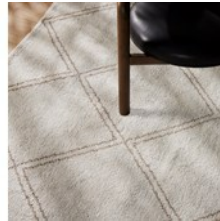

232296-001

Palmeri Outdoor Rug-Terrace Cream-8'x10' | ~~\$1,460.00~~ **\$1,168.00** Your Cost

OVERVIEW

Clean lines inspired by Beni Ourain rugs. Woven fibers made from 100% recycled PET materials in natural hues create a neutral palette for any style. Store indoors during inclement weather and when not in use.

Ready for Immediate Shipment: 14

More Arriving Soon: No, please contact your sales support representative for additional availability

PRODUCT DETAILS

SKU: 232296-001

Collection: Arwen

Weight: 50 lb

Colors: Terrace Cream