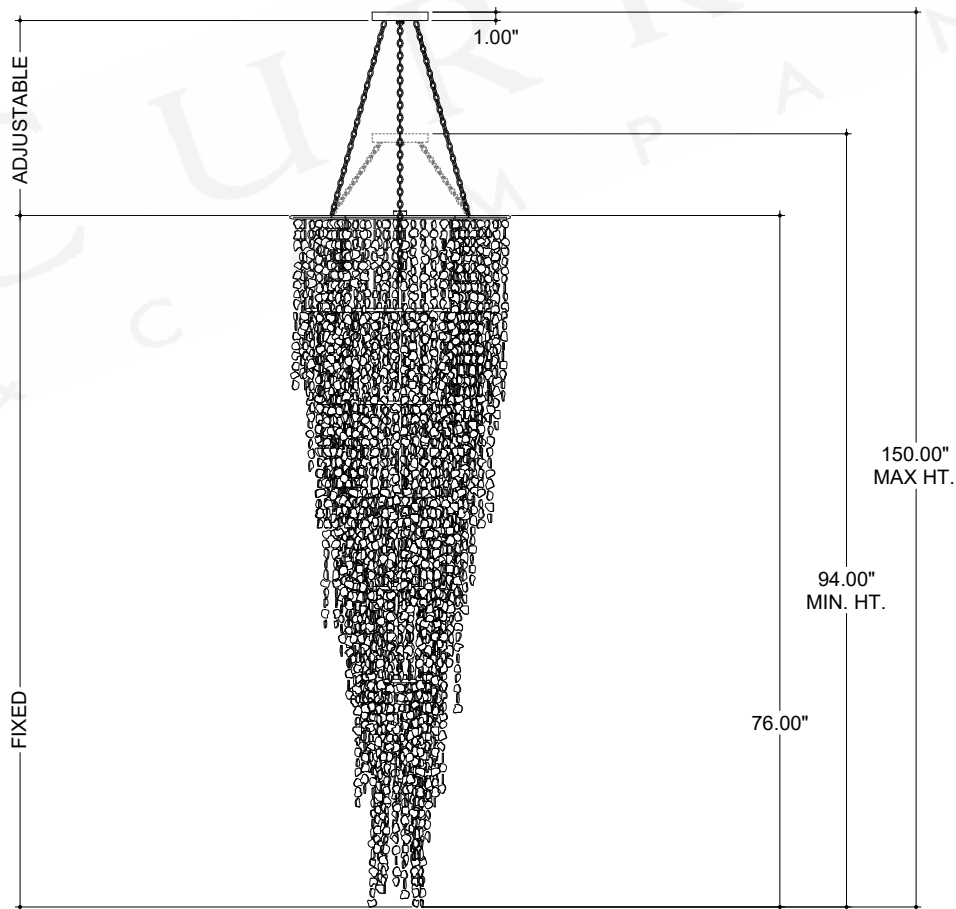

ITEM: 9000-1319

Overall Dimensions

Height: 76"

Diameter: 24"

TOP VIEW

CANOPY DETAIL

FRONT VIEW