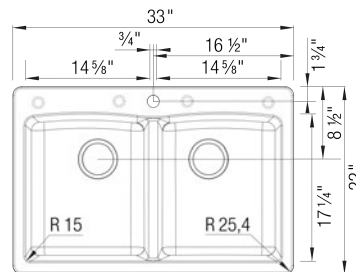

Design and Planning Tips

- Min cabinet size: 36 in

What is included:

Sink clips

Installation instructions

Cut-out template

Limited Lifetime Warranty

Depending on cabinet construction, a different cabinet size may be required. Consult the cabinet manufacturer.