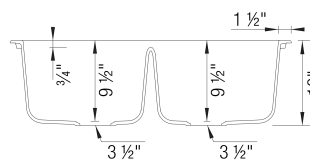

Codes & Standards

CSA B45.8-18/ IAPMO Z403-2018

Optional Accessories

Red Alder Wood Cutting Board	440229
Floating Dish Rack	236432
Sink Grid	221008
Sink Grid	221009

Warranty

BLANCO offers a limited lifetime warranty on all sinks and faucets, as well as a one-year warranty on all custom accessories.

Code/Standards Compliance

BLANCO sinks and faucets are third-party tested and certified to standards and listed by applicable certification bodies. For more information on individual product listings, contact our office or listing organization.

View our how-to videos to learn more about installing and caring for BLANCO products:
<https://www.blanco.com/us-en/service/how-to-videos/how-to-videos-for-sinks/>