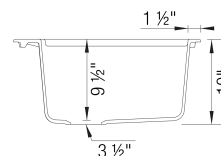

Codes & Standards

CSA B45.8-18/ IAPMO Z403-2018

Optional Accessories

Red Alder Wood Cutting Board	440229
Floating Dish Rack	236432
Sink Grid	221008
Sink Grid	221009

Warranty

BLANCO offers a limited lifetime warranty on all sinks and faucets, as well as a one-year warranty on all custom accessories.

Code/Standards Compliance

BLANCO sinks and faucets are third-party tested and certified to standards and listed by applicable certification bodies. For more information on individual product listings, contact our office or listing organization.

View our how-to videos to learn more about installing and caring for BLANCO products:
<https://www.blanco.com/us-en/service/how-to-videos/how-to-videos-for-sinks/>